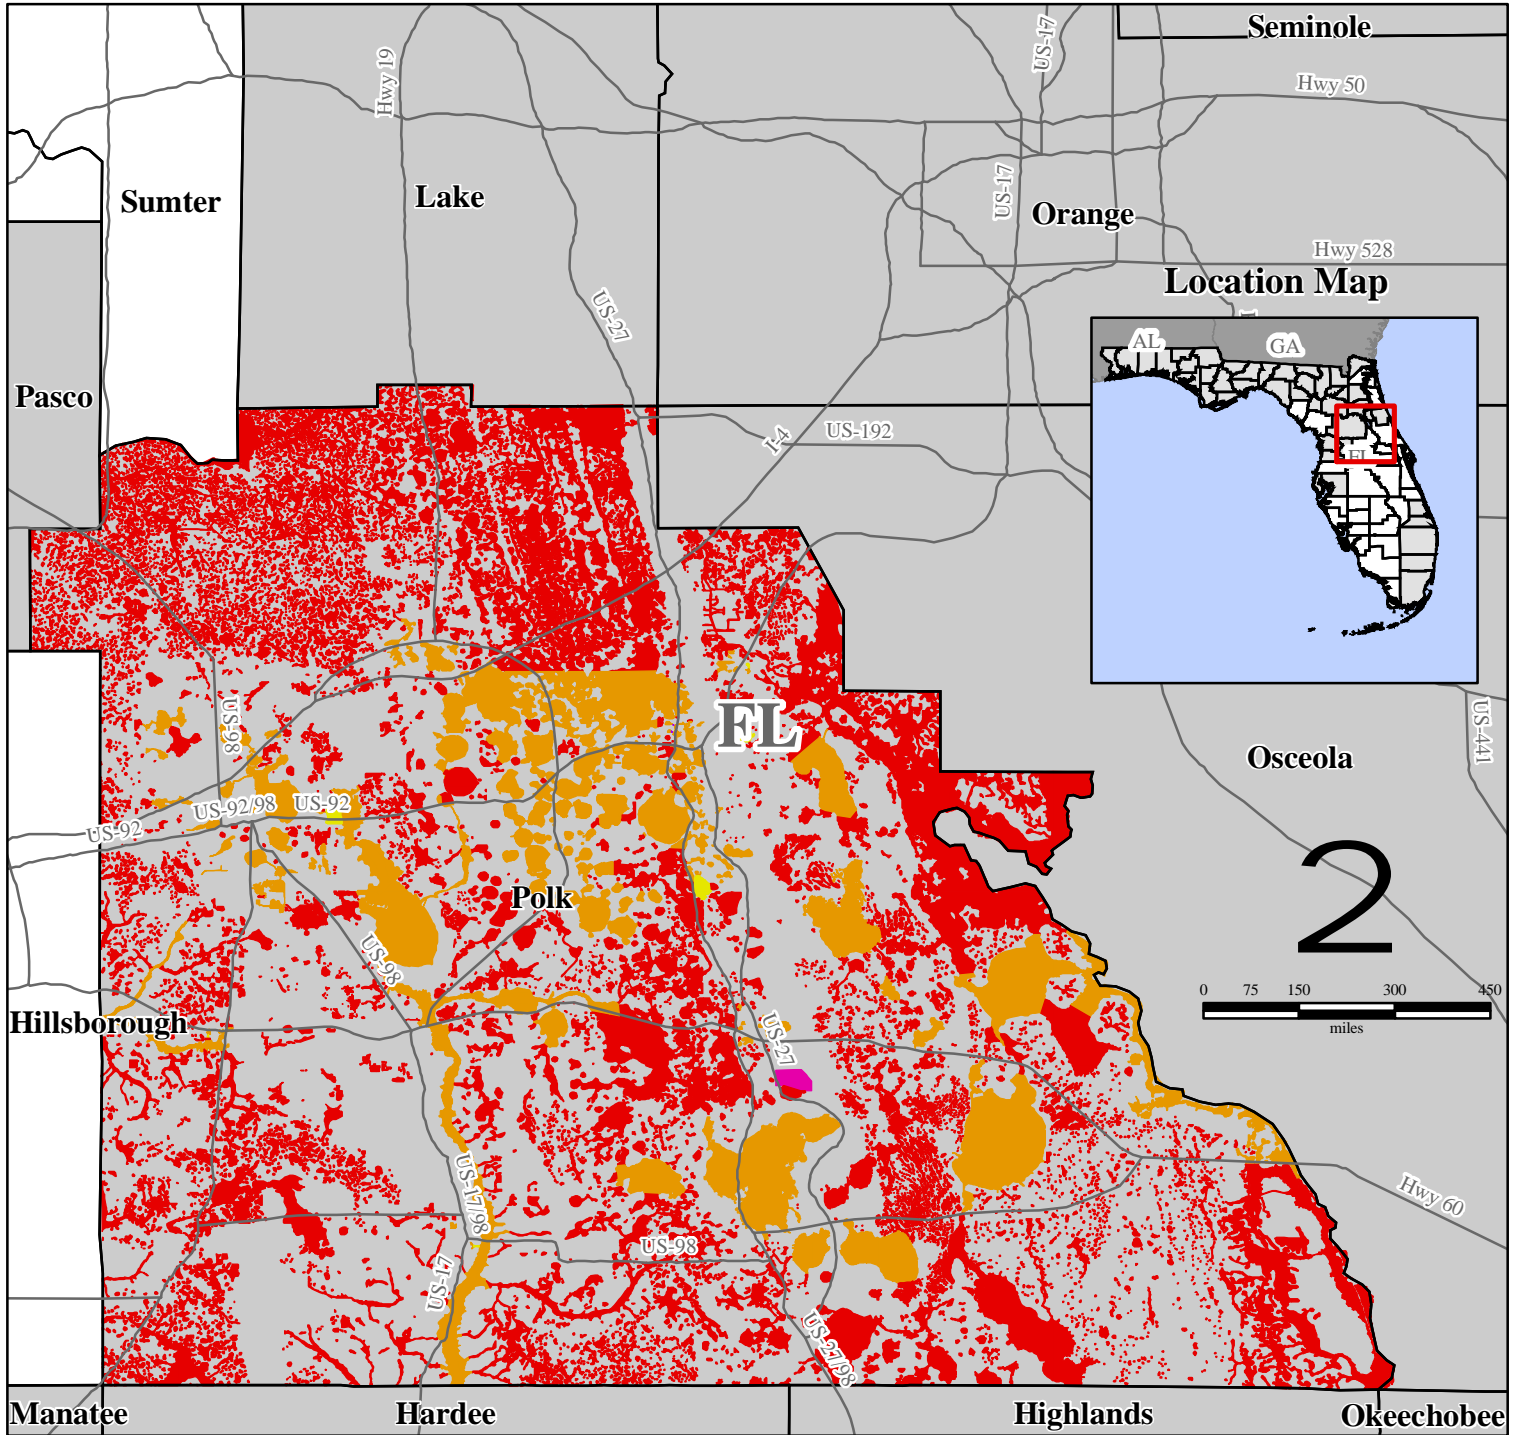

FEMA-1539-DR, Florida Flood Zones in Polk County

Legend

- A
- AE
- AH
- ANI
- AO
- Individual Assistance & Public Assistance (Categories A & B)
- Public Assistance (Categories A & B)
- Major Roads

FEMA

*ITS Mapping & Analysis Center
Washington, D.C.
8/16/2004 - 09:02:00 EDT*

J:\2004\disaster\dr_1539_fl\countyfloodzone\polk.mxd