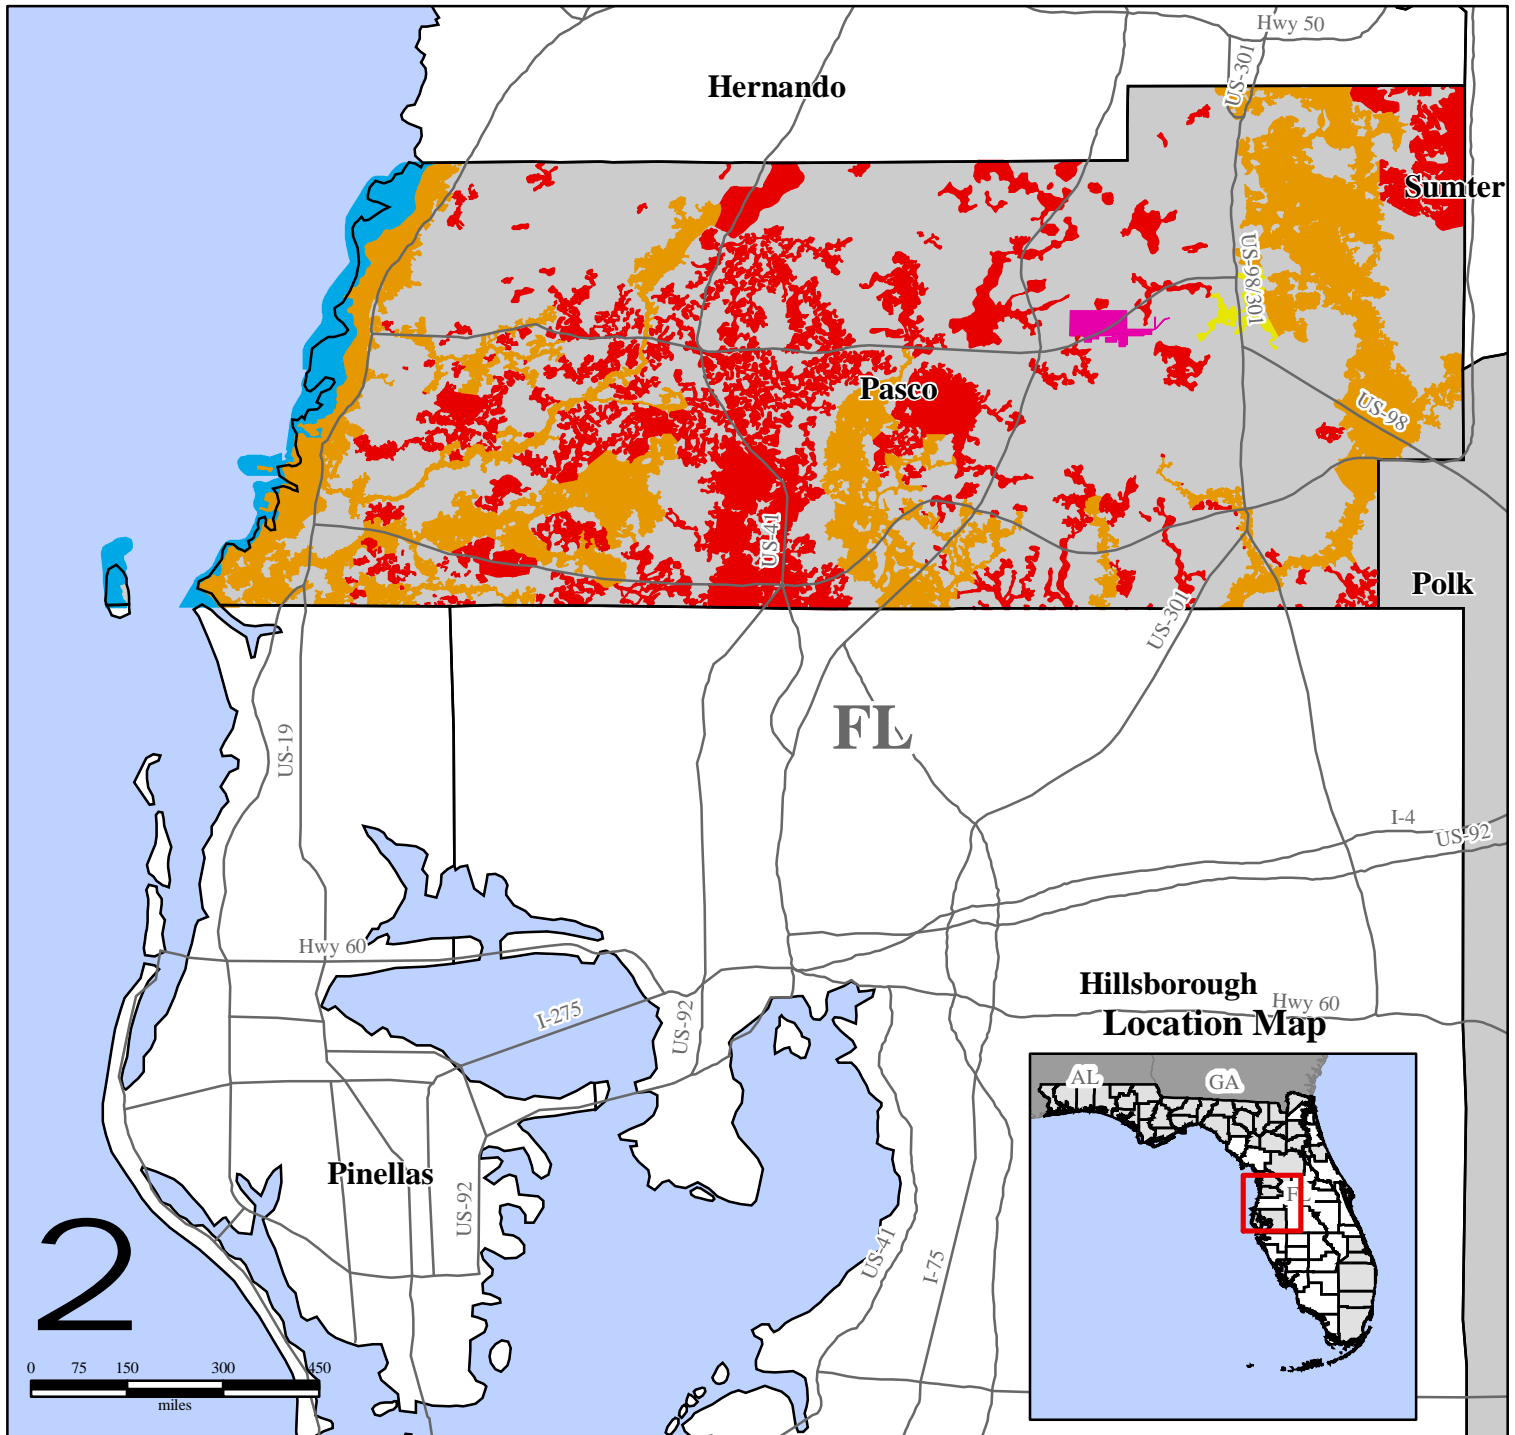

# FEMA-1539-DR, Florida Flood Zones in Pasco County

**Legend**

- A
- AE
- AH
- ANI
- VE
- Individual Assistance & Public Assistance (Categories A & B)
- Public Assistance (Categories A & B)
- Major Roads

**FEMA**

*ITS Mapping & Analysis Center  
Washington, D.C.  
8/16/2004 - 09:01:00 EDT*

J:\2004\disaster\dr\_1539\_fl\countyfloodzone\pasco.mxd