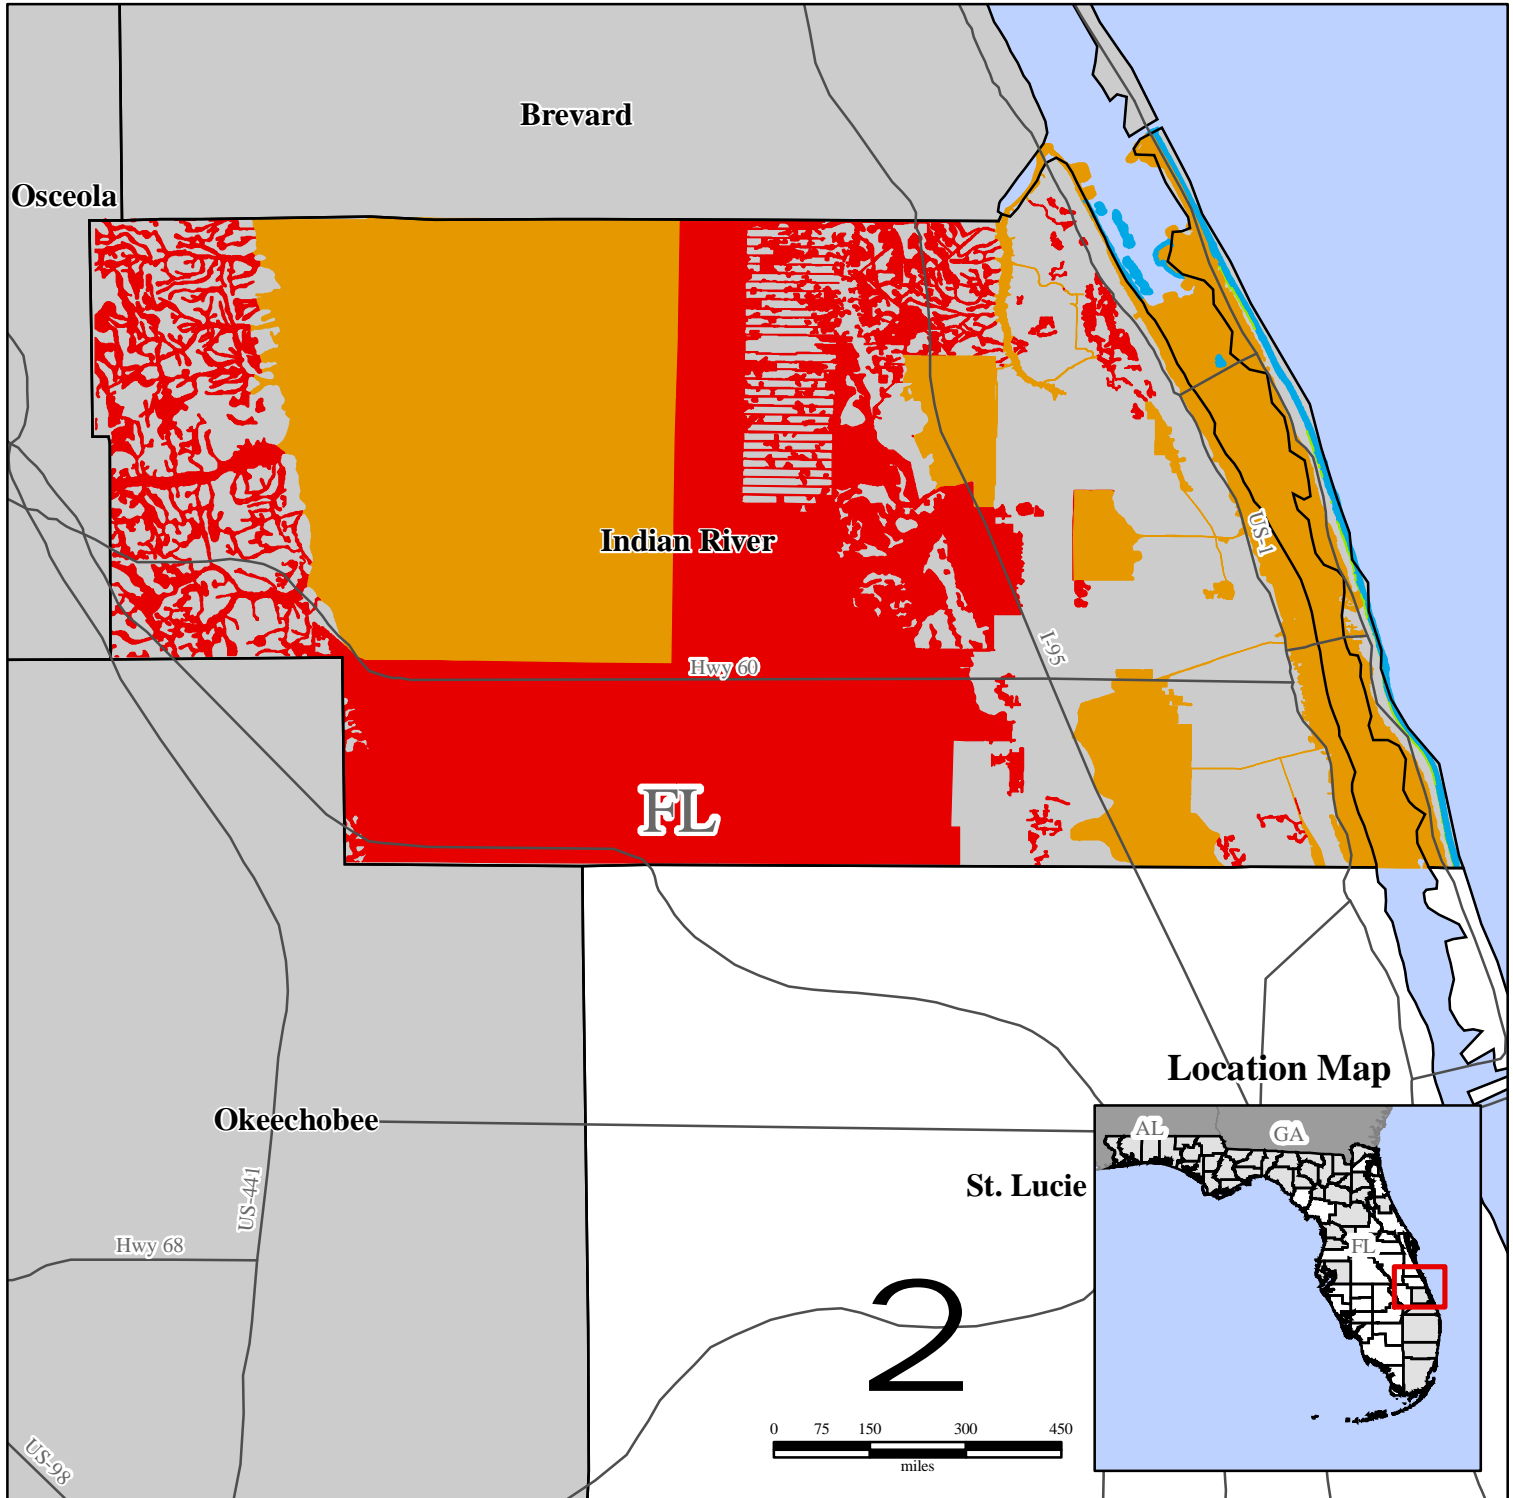

FEMA-1539-DR, Florida

Flood Zones in Indian River County

Legend

- A
- AE
- AO
- VE
- Individual Assistance & Public Assistance (Categories A & B)
- Public Assistance (Categories A & B)
- Major Roads

FEMA

*ITS Mapping & Analysis Center
Washington, D.C.*

8/16/2004 - 10:40:00 EDT

J:\2004\disaster\dr_1539_fl\countyfloodzone\indianriver.mxd