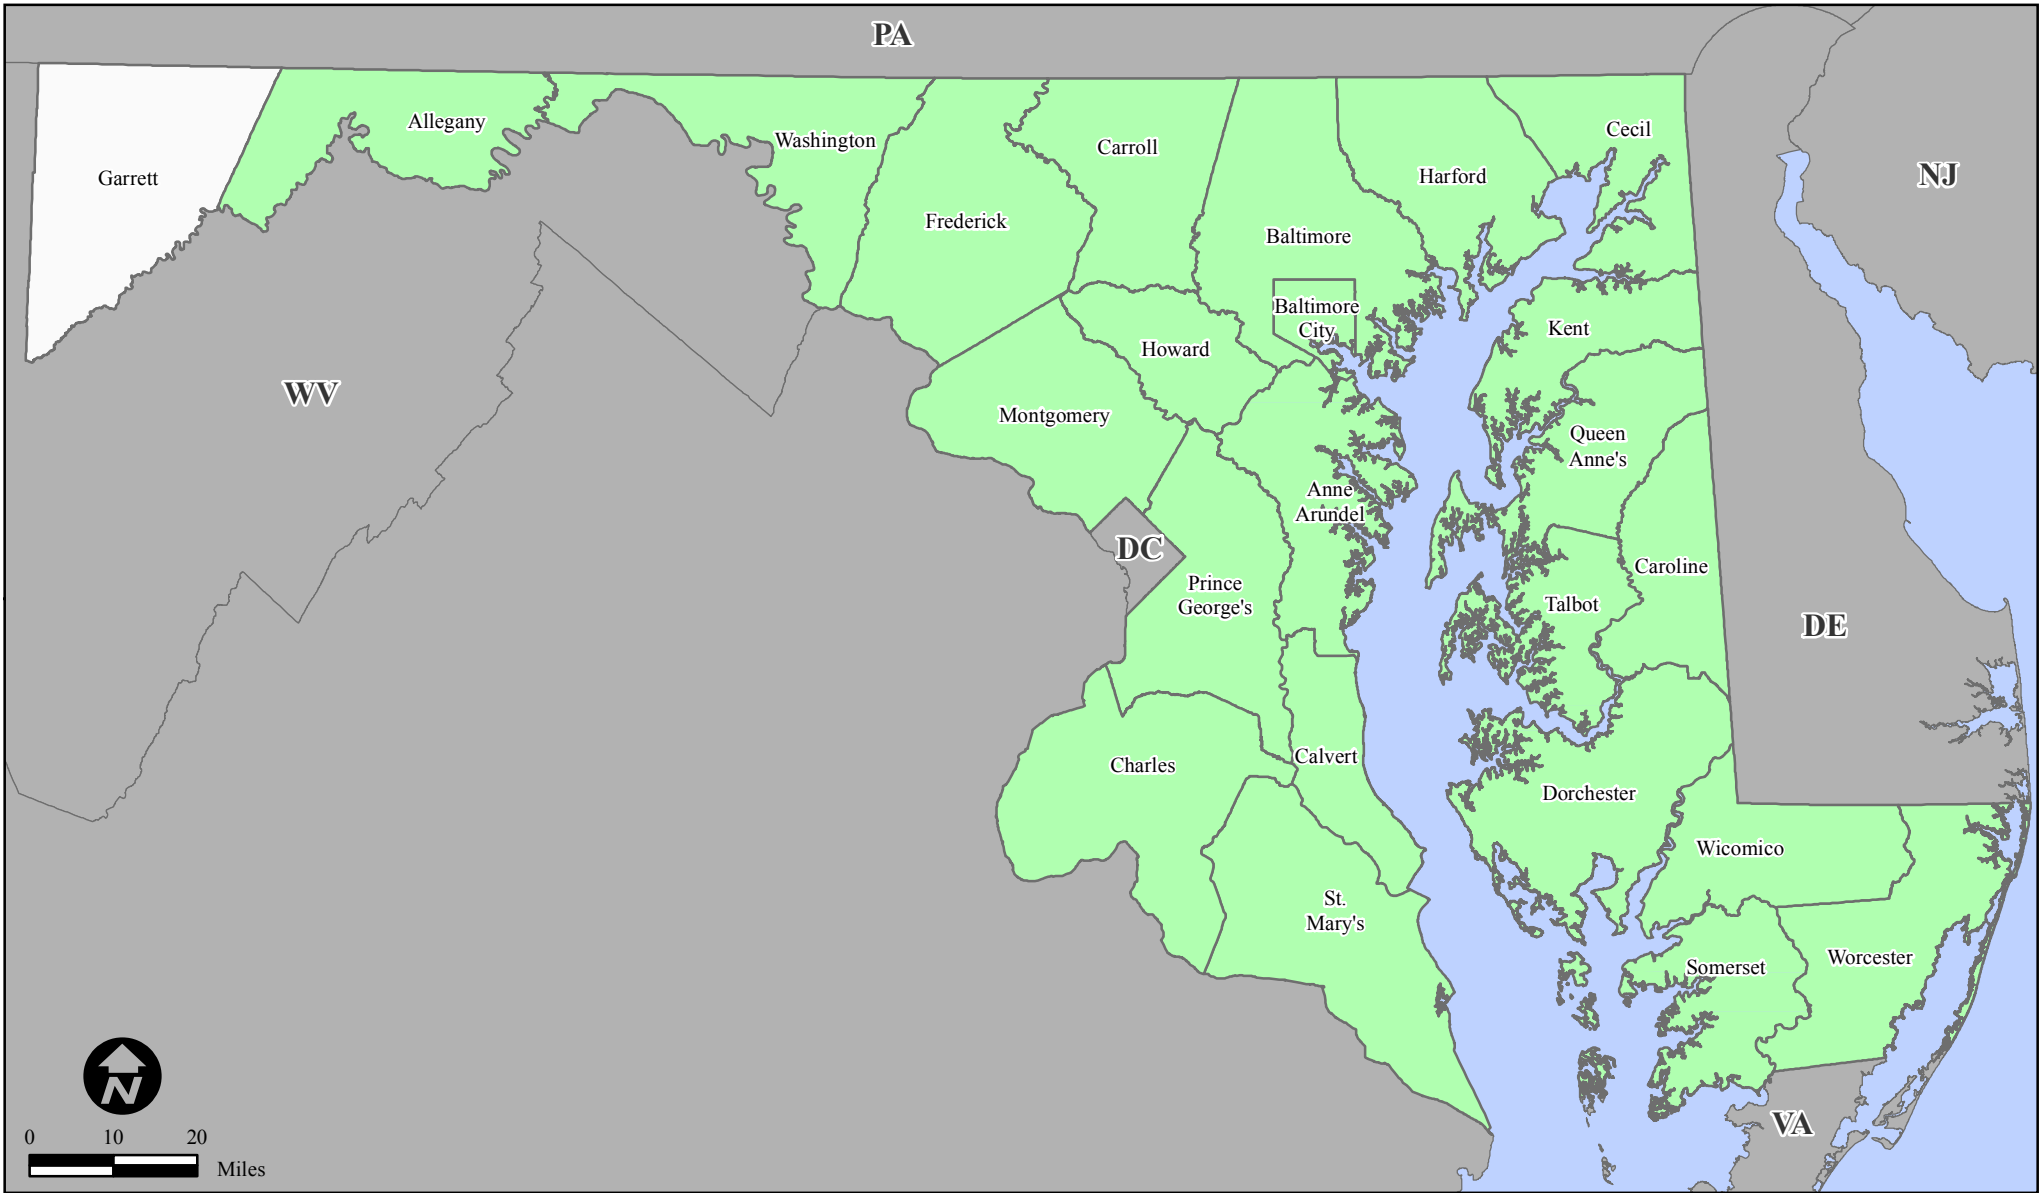

FEMA-3335-EM, Maryland Emergency Declaration as of 08/29/2011

Location Map

Designated Counties

- No Designation
- Public Assistance (Category B)

ITS Mapping & Analysis Center
Washington, DC
09/08/11 -- 11:46 AM EST