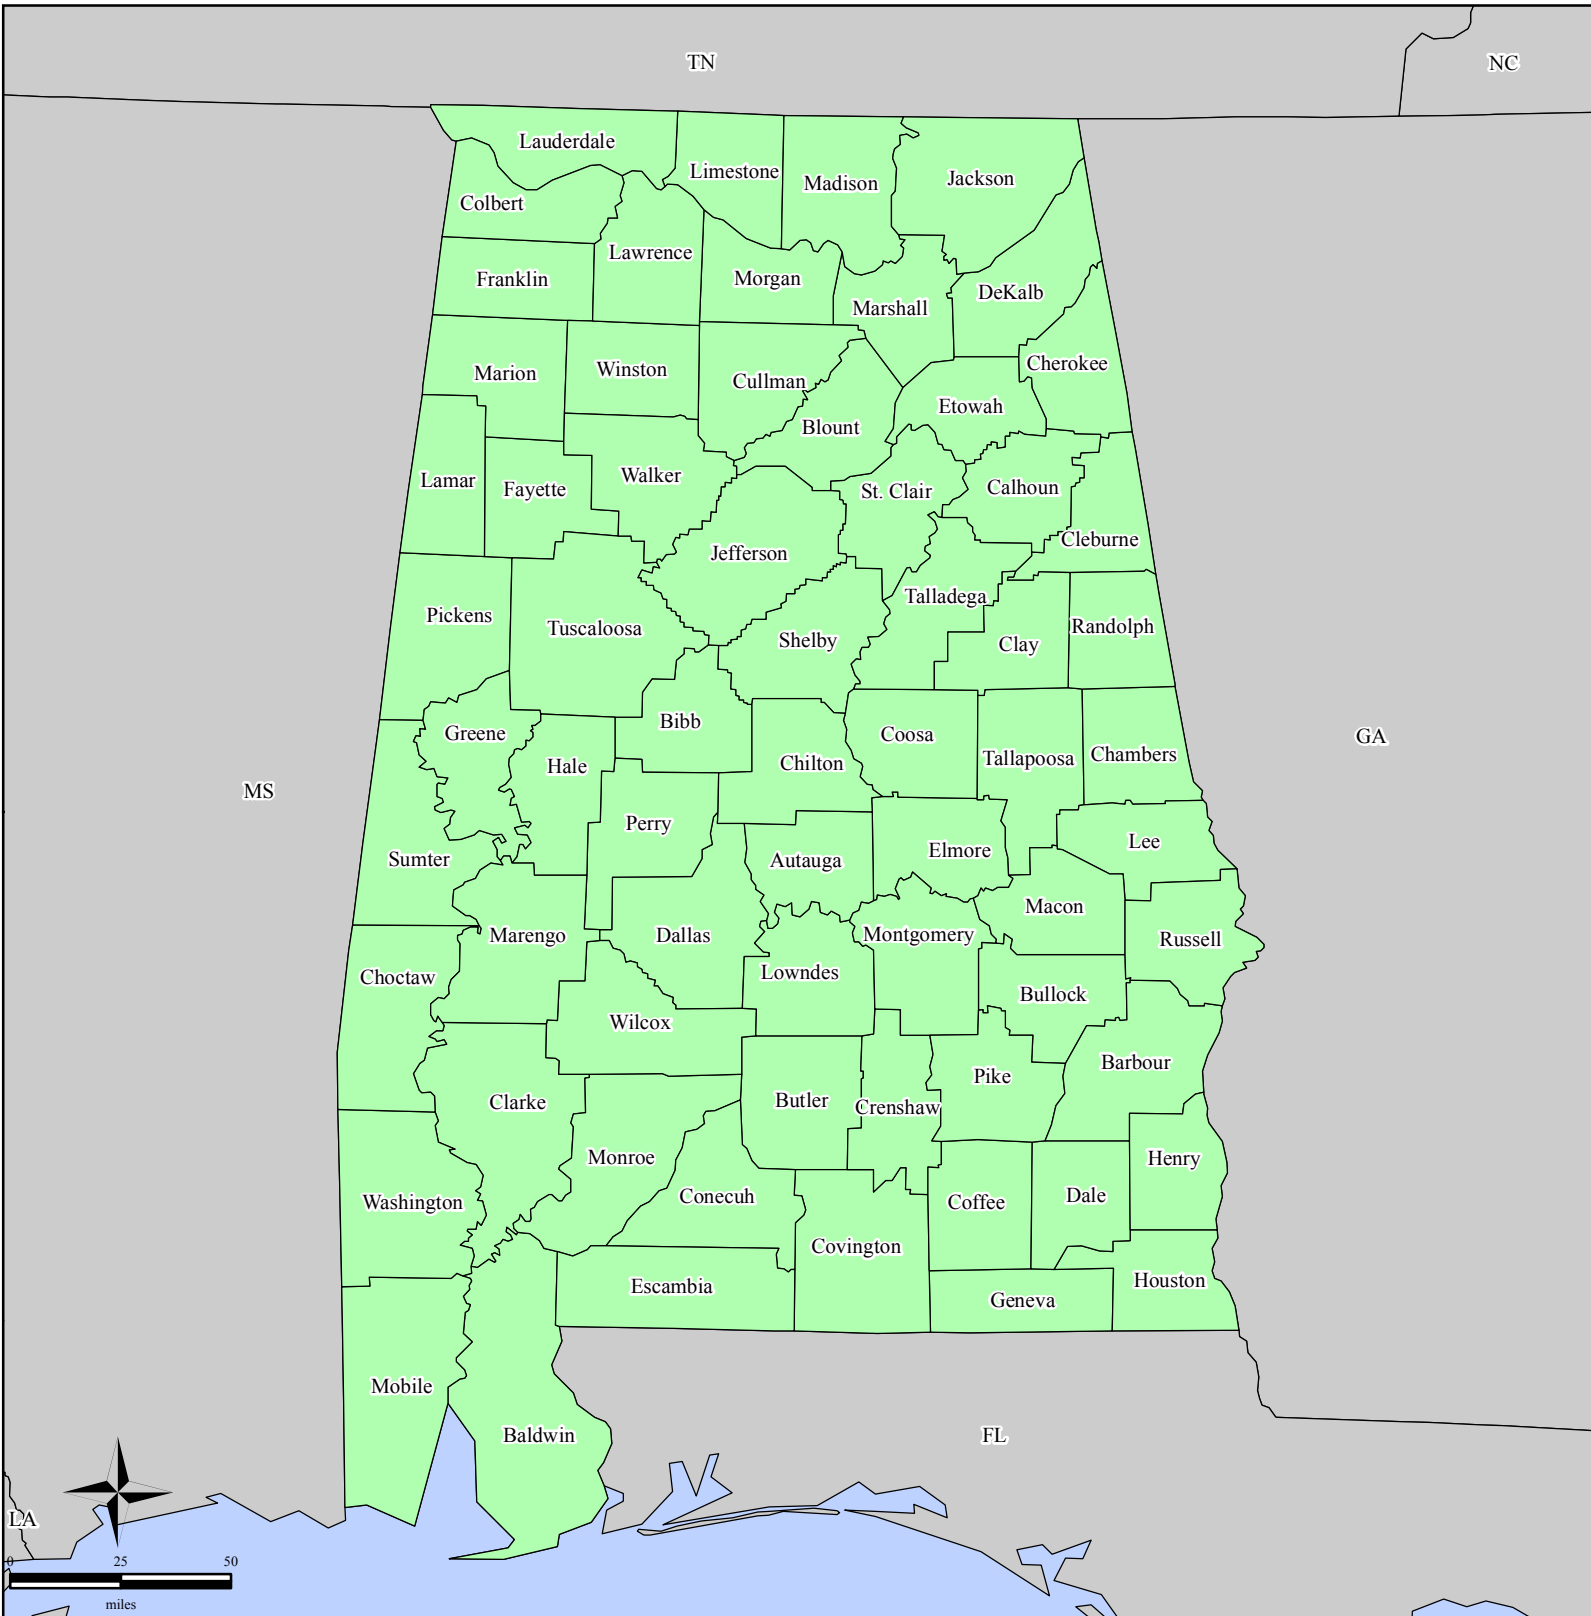

FEMA-3319-EM, Alabama

Disaster Declaration as of 04/27/2011

Location Map

Legend

FEMA

04/28/11 -- 7:36 AM EDT

ITS Mapping & Analysis Center
Washington, DC

Source: Disaster Federal Registry Notice
04/27/2011