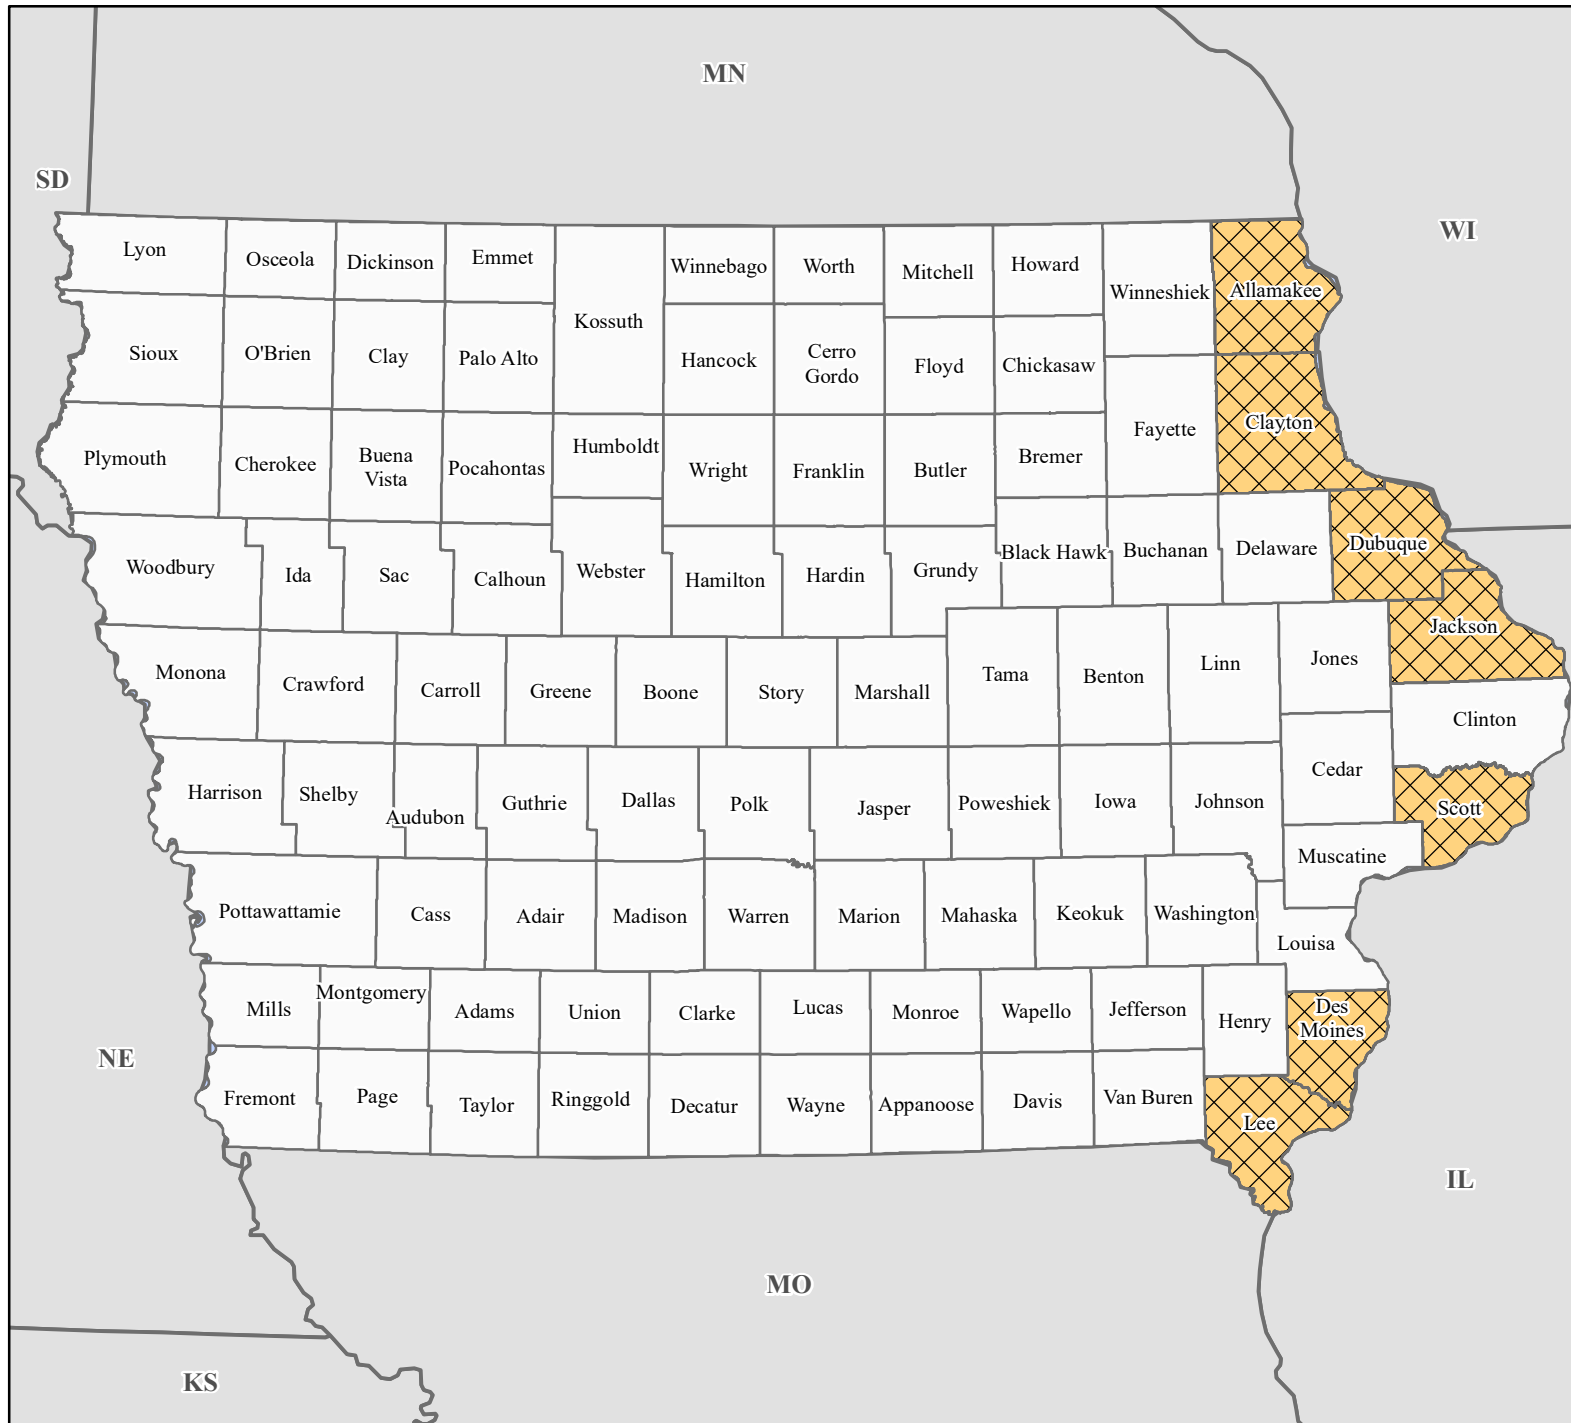

# FEMA-4732-DR, Iowa Disaster Declaration as of 08/25/2023

FEMA

**Data Layer/Map Description:**  
The types of assistance that have been designated for selected areas in the State of Iowa.

All areas in the State of Iowa are eligible for assistance under the Hazard Mitigation Grant Program.

Additional designations may be made at a later date if requested by the state and warranted by the results of further damage assessments.

**Designated Counties**

- No Designation
- Public Assistance (Categories A - G)

**Data Sources:**  
 FEMA, ESRI;  
 Initial Declaration: 08/25/2023  
 Disaster Federal Registry Notice: 08/25/2023  
 Datum: North American 1983  
 Projection: Lambert Conformal Conic