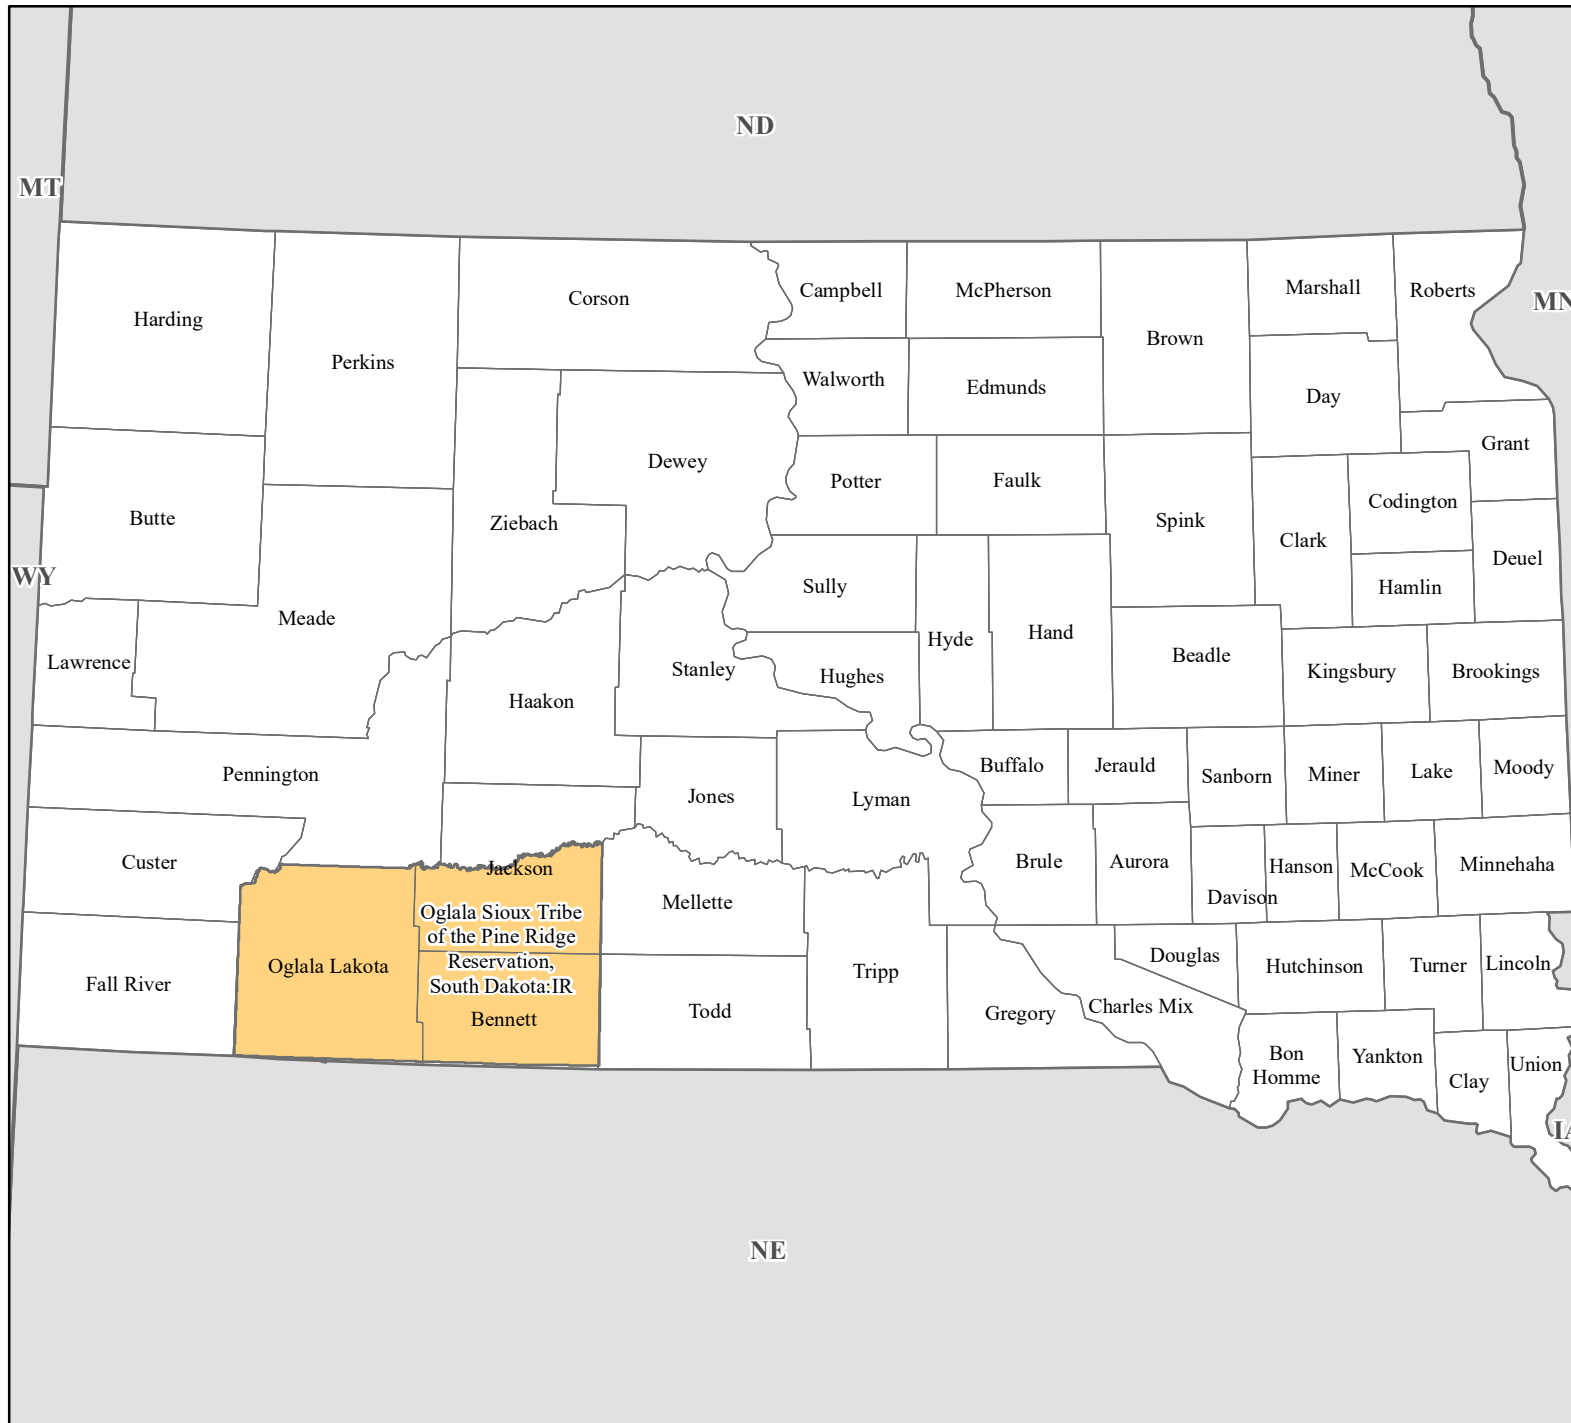

FEMA-4688-DR, Oglala Sioux Tribe Disaster Declaration as of 02/20/2023

FEMA

Data Layer/Map Description:

The types of assistance that have been designated for the Oglala Sioux Tribe of the Pine Ridge Indian Reservation in the State of South Dakota.

The Oglala Sioux Tribe of the Pine Ridge Indian Reservation is eligible for assistance under the Hazard Mitigation Grant Program.

Additional designations may be made at a later date if requested by the tribe and warranted by the results of further damage assessments.

Designated Tribal Areas

 Public Assistance

Data Sources:

FEMA, ESRI;
 Initial Declaration: 02/20/2023
 Disaster Federal Registry Notice: 02/20/2023
 Datum: North American 1983
 Projection: Lambert Conformal Conic