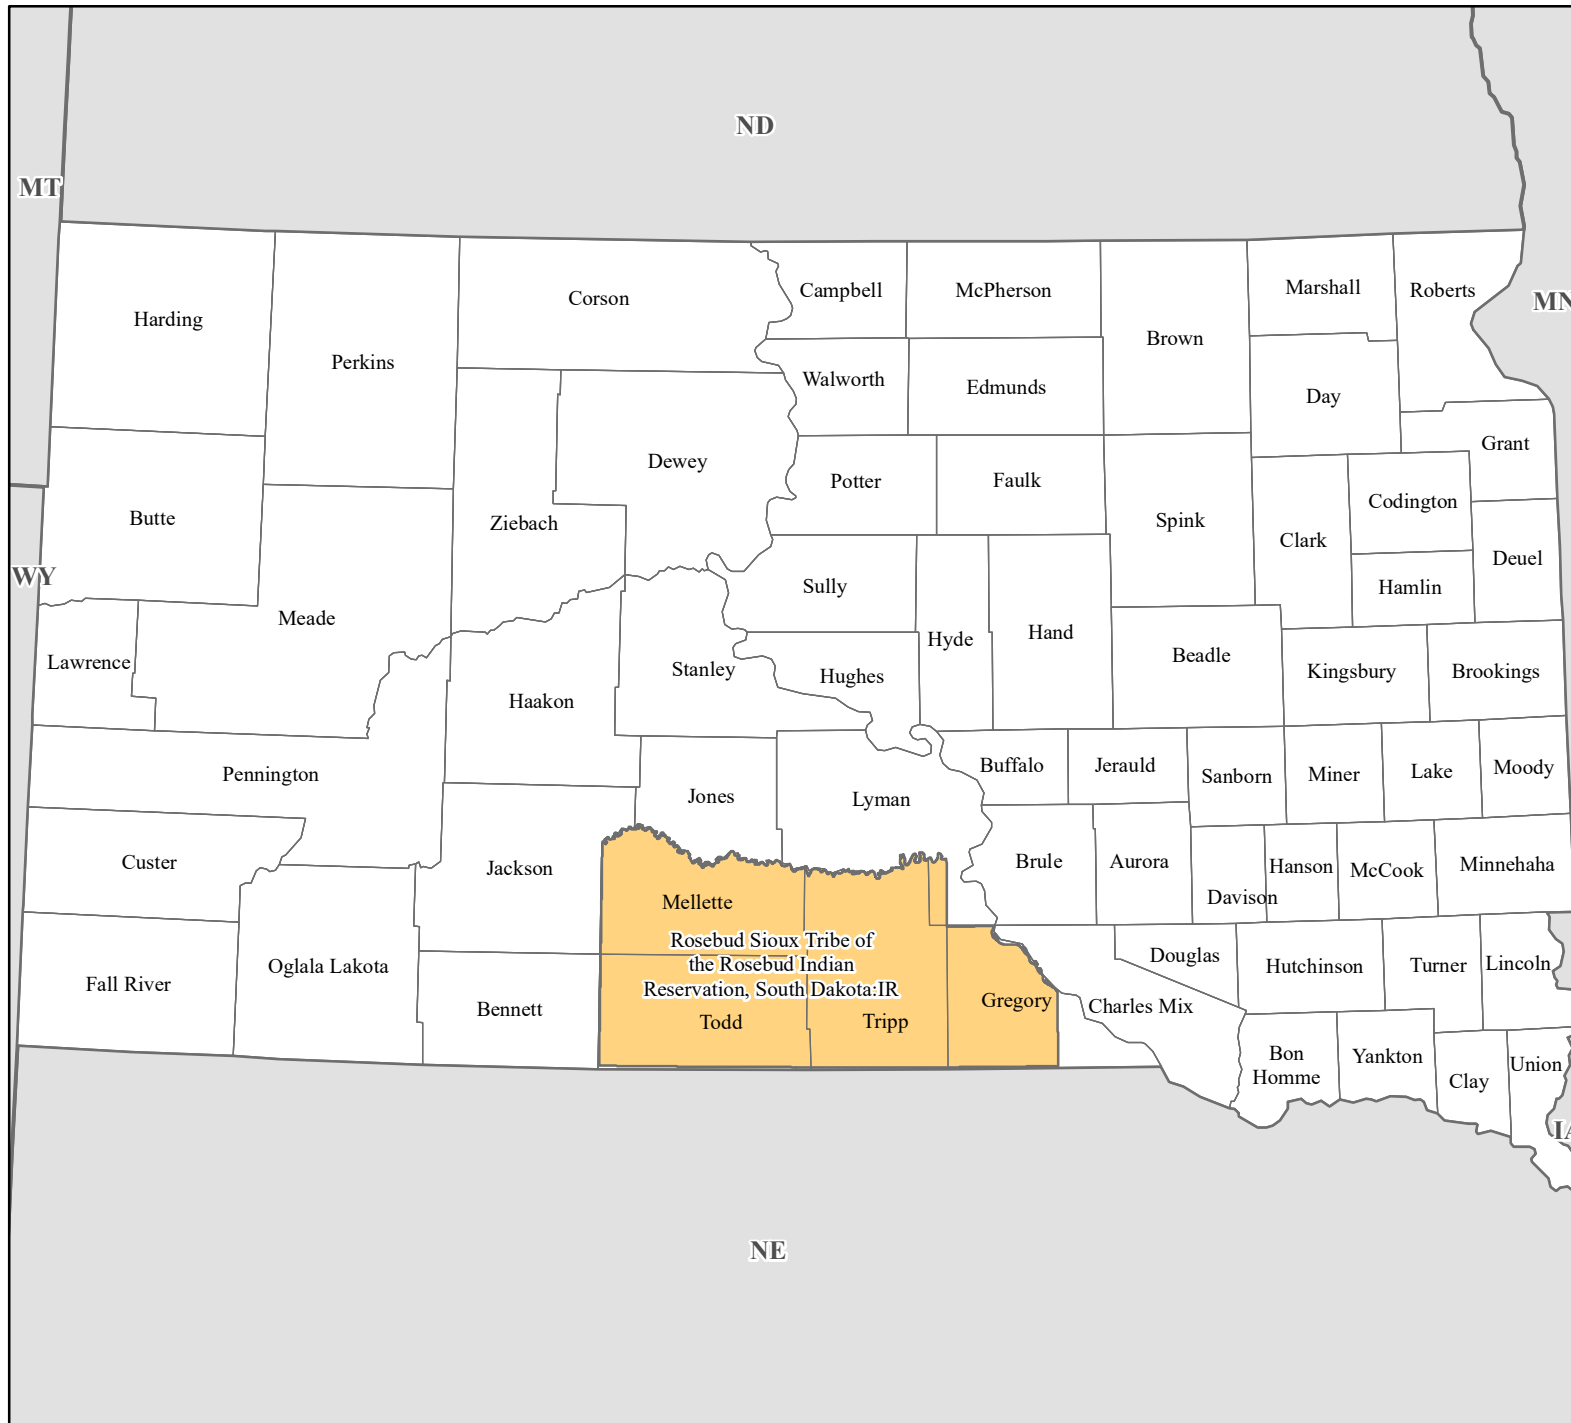

FEMA-4687-DR, Rosebud Sioux Tribe Disaster Declaration as of 02/20/2023

FEMA

Data Layer/Map Description:
The types of assistance that have been designated for the Rosebud Sioux Tribe of the Rosebud Reservation in the State of South Dakota.

The Rosebud Sioux Tribe of the Rosebud Indian Reservation is eligible for assistance under the Hazard Mitigation Grant Program.

Additional designations may be made at a later date if requested by the Tribal Nation and warranted by the results of further damage assessments.

Designated Tribal Areas

Public Assistance

Data Sources:
FEMA, ESRI;
Initial Declaration: 02/20/2023
Disaster Federal Registry Notice: 02/20/2023
Datum: North American 1983
Projection: Lambert Conformal Conic