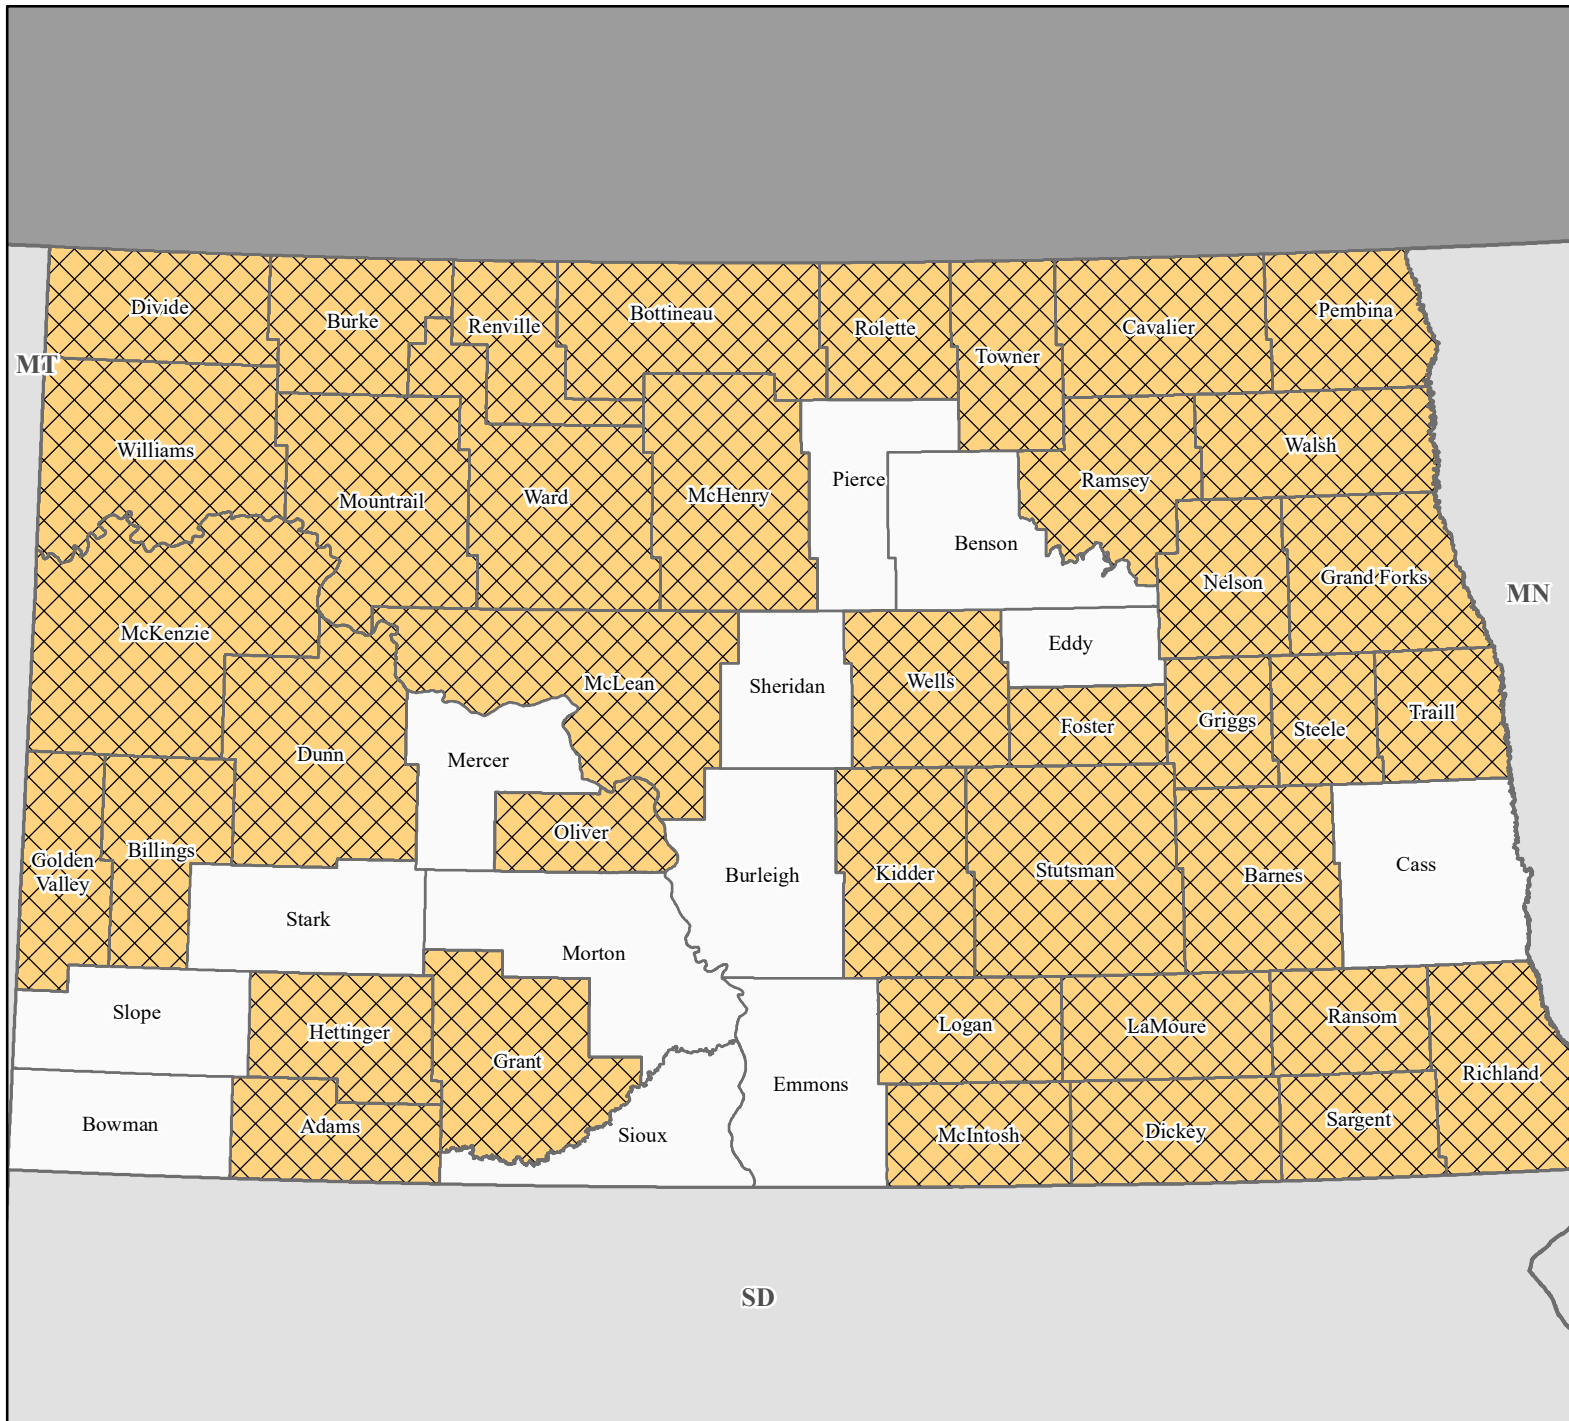

FEMA-4660-DR, North Dakota Disaster Declaration as of 07/13/2022

FEMA

Data Layer/Map Description:

The types of assistance that have been designated for selected areas in the State of North Dakota.

All areas in the State of North Dakota are eligible for assistance under the Hazard Mitigation Grant Program.

Designated Counties

- No Designation
- Public Assistance (Categories A - G)

Data Sources:

FEMA, ESRI;
 Initial Declaration: 07/13/2022
 Disaster Federal Registry Notice: 07/13/2022
 Datum: North American 1983
 Projection: Lambert Conformal Conic