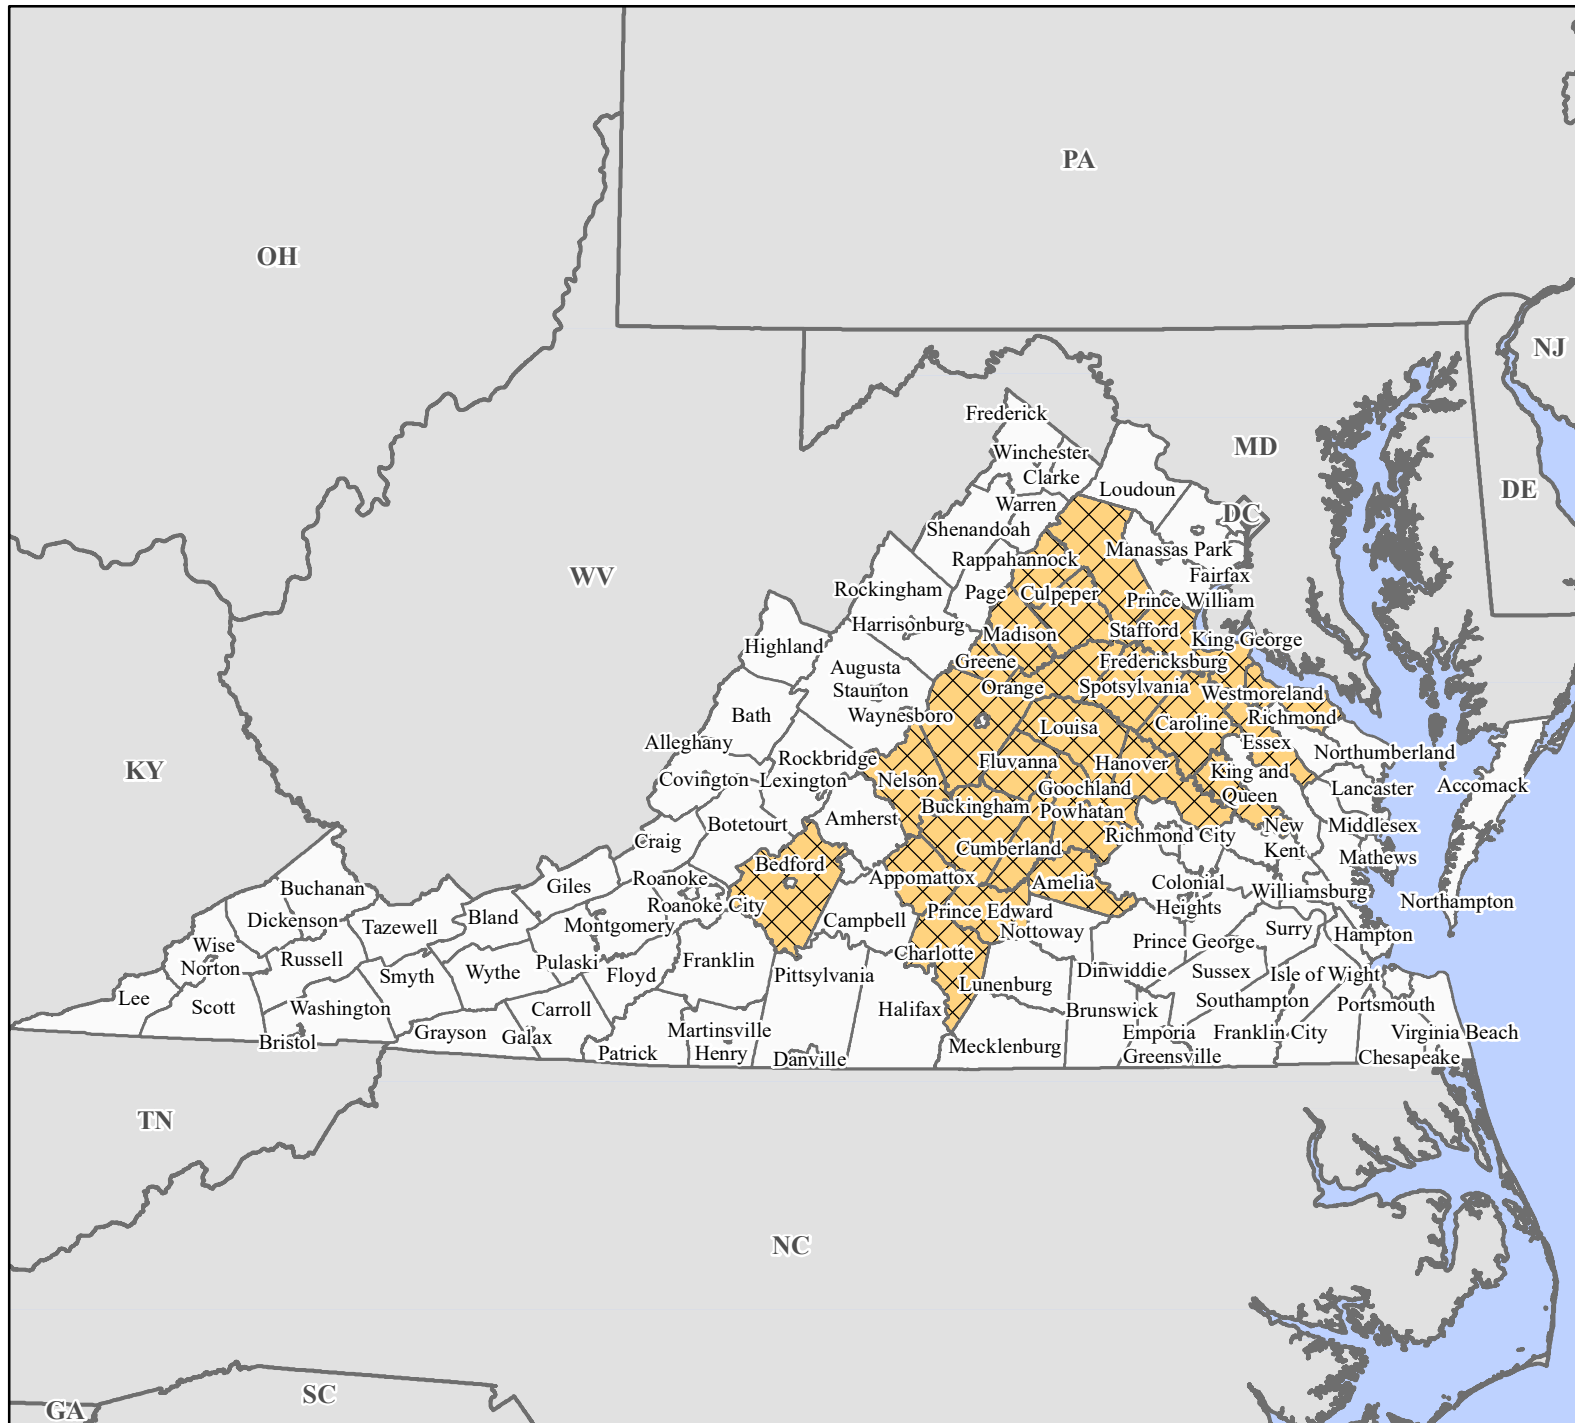

FEMA-4644-DR, Virginia Disaster Declaration as of 03/11/2022

FEMA

Data Layer/Map Description:
The types of assistance that have been designated for selected areas in the Commonwealth of Virginia.

All areas in the Commonwealth of Virginia are eligible for assistance under the Hazard Mitigation Grant Program.

Designated Counties

- No Designation
- Public Assistance (Categories A - G)

Snow Assistance:

This emergency assistance will be provided for a period of 48 hours for the counties of King George and Stafford.

Data Sources:

FEMA, ESRI;
Initial Declaration: 03/11/2022
Disaster Federal Registry Notice: 03/11/2022
Datum: North American 1983
Projection: Lambert Conformal Conic