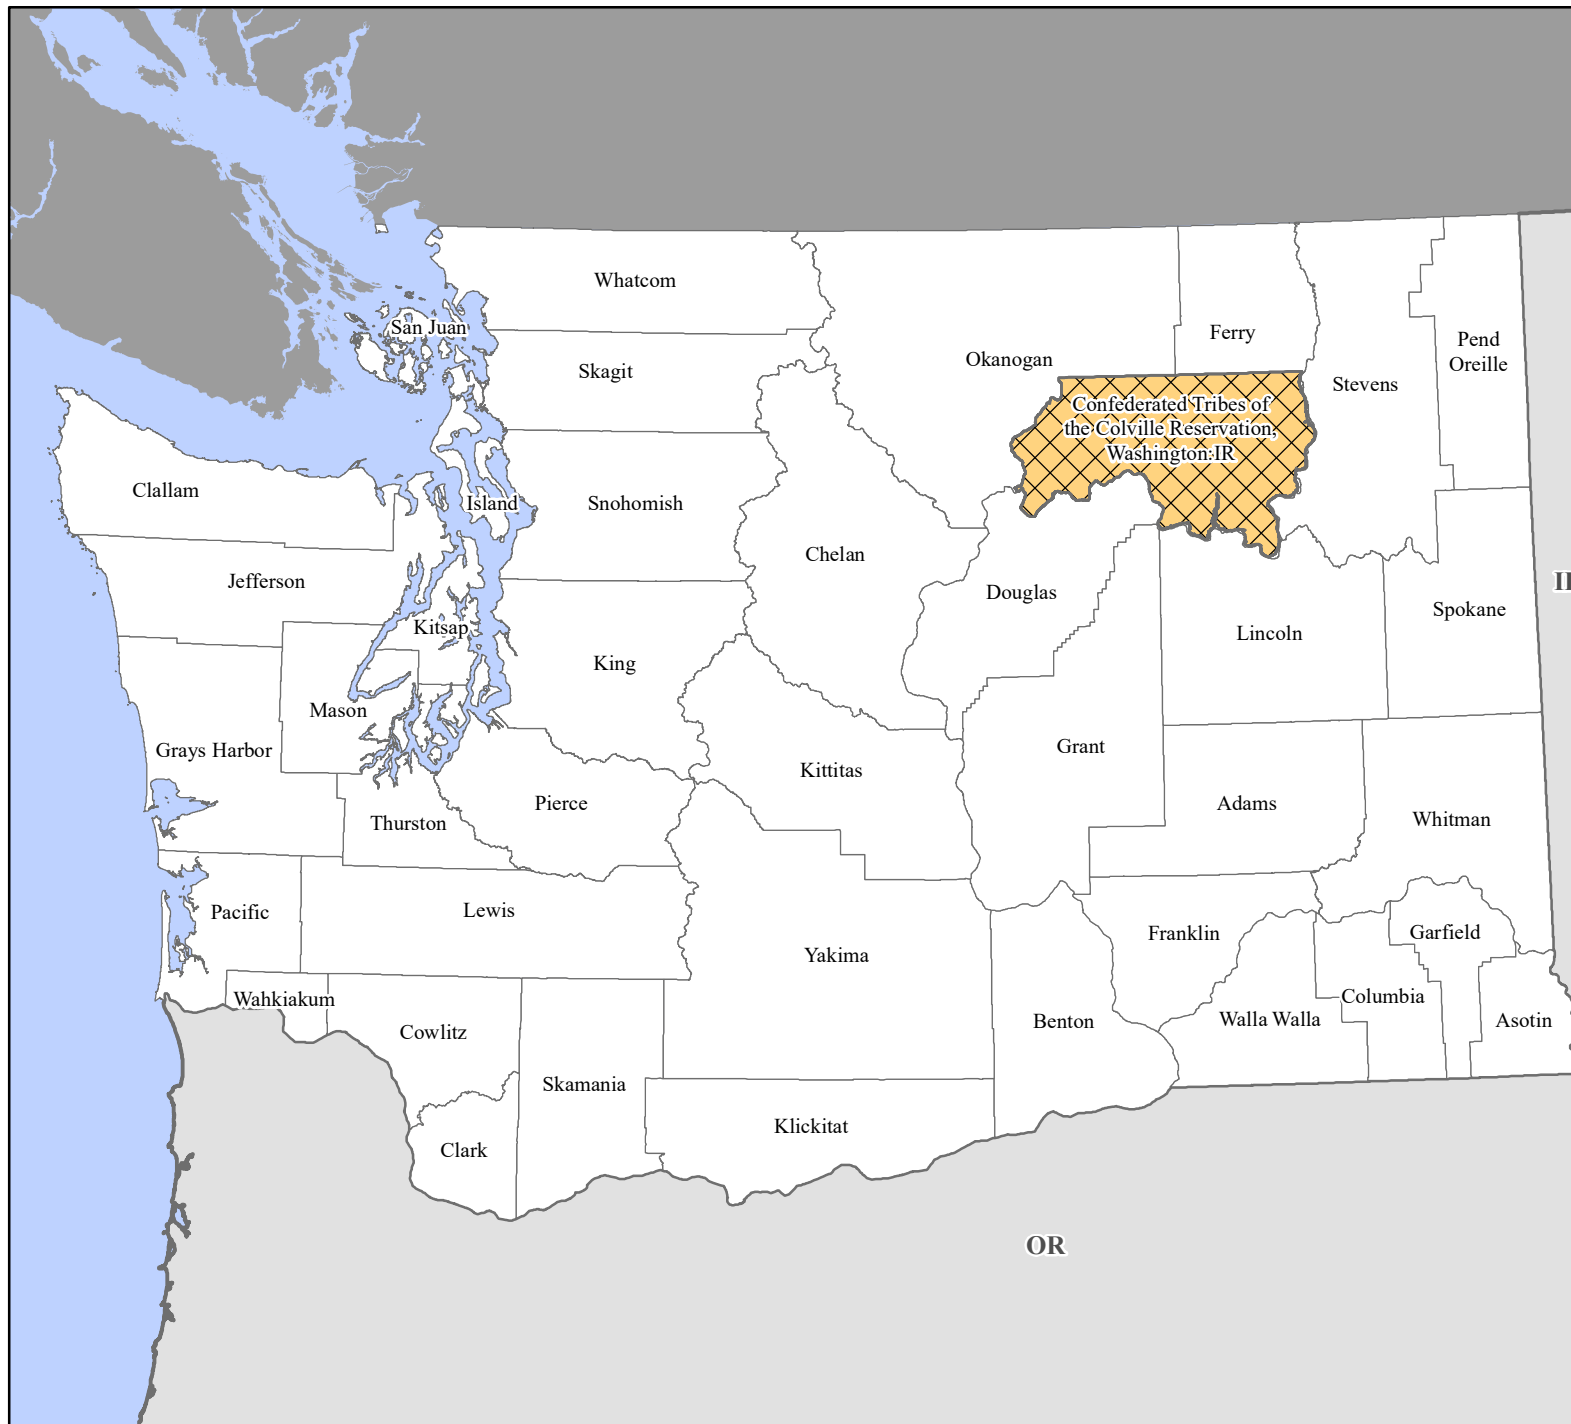

FEMA-4631-DR, Confederated Tribes of the Colville Reservation Disaster Declaration as of 12/21/2021

Data Layer/Map Description:

The types of assistance that have been designated for the Confederated Tribes of the Colville Reservation.

Designated Areas

-  Public Assistance (Categories A - G)
-  No Designation

Data Sources:

FEMA, ESRI;
 Initial Declaration: 12/21/2021
 Disaster Federal Registry Notice: 12/21/2021
 Datum: North American 1983
 Projection: Lambert Conformal Conic