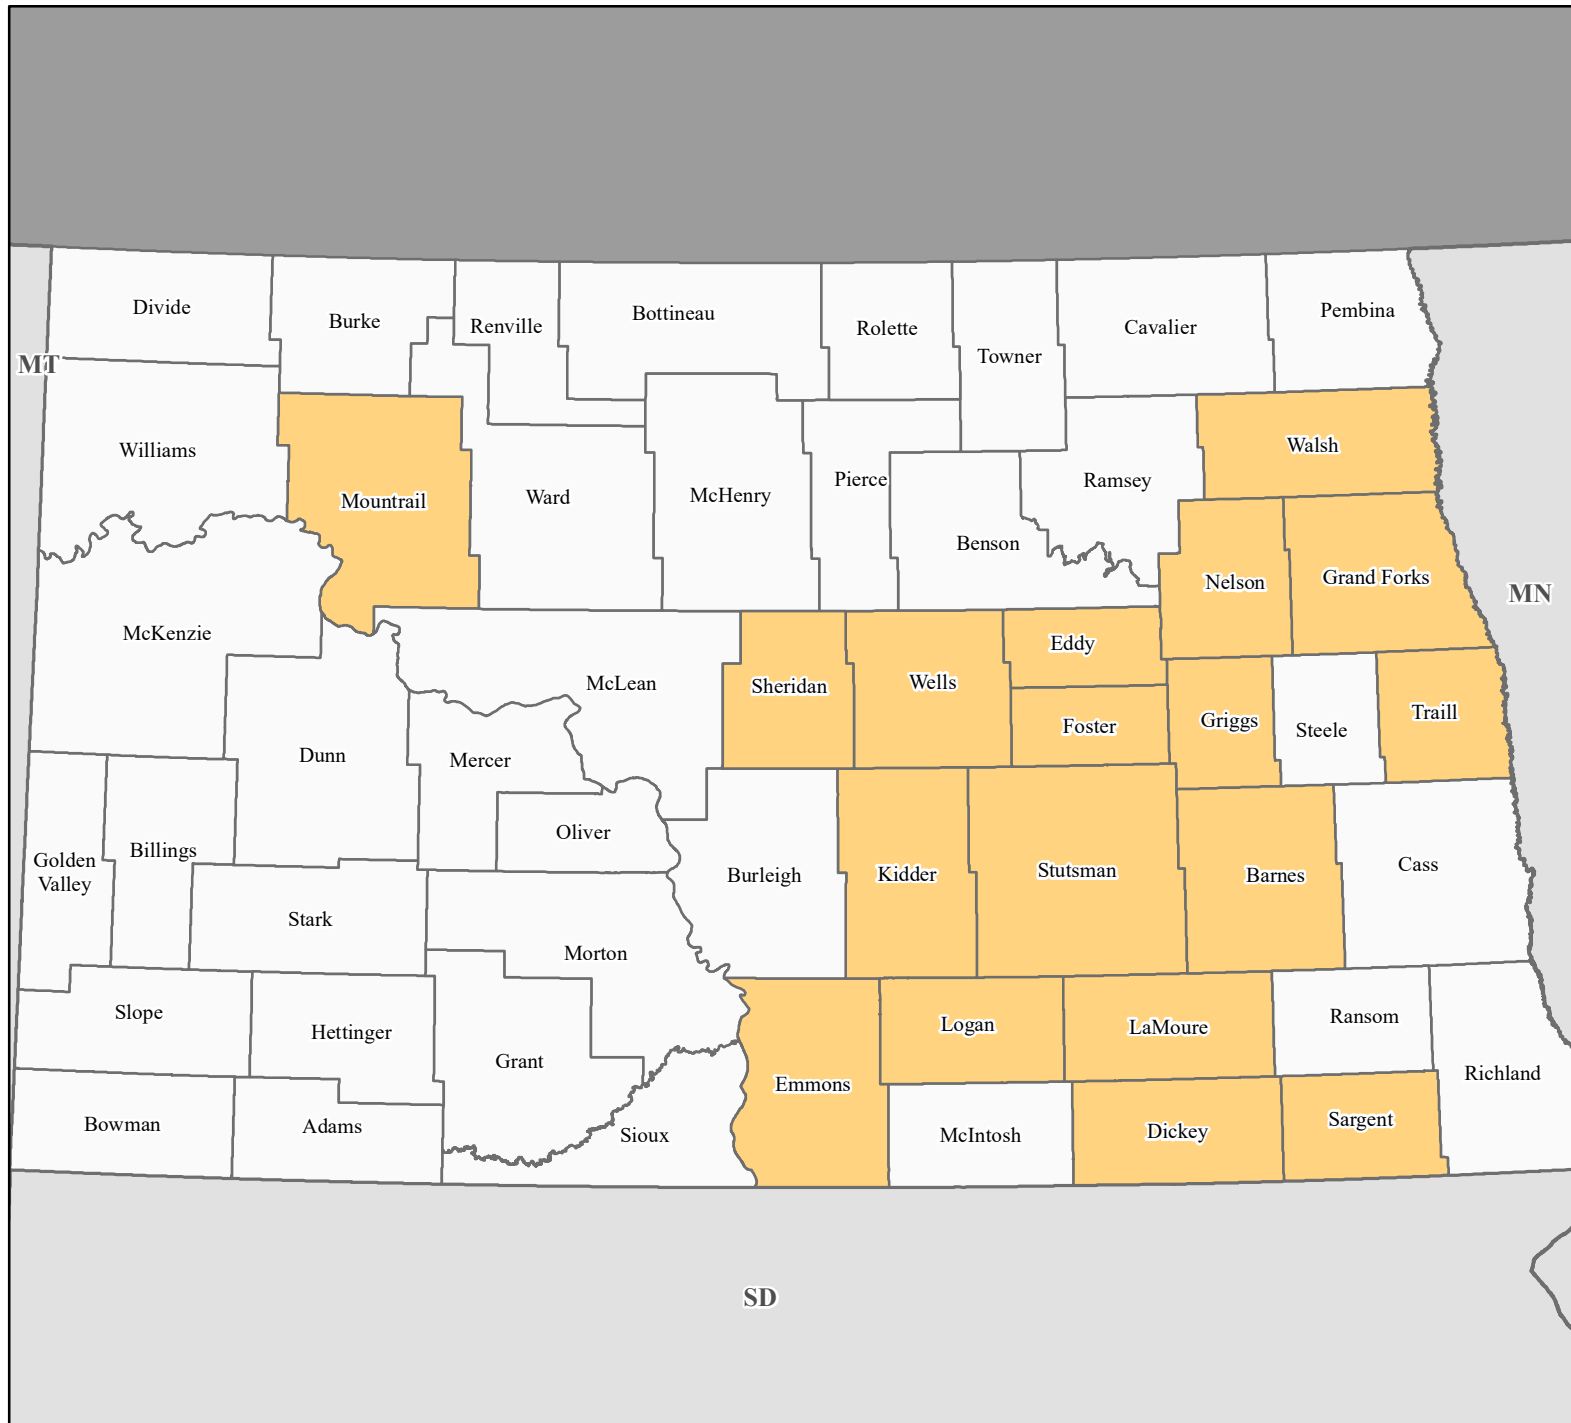

FEMA-4475-DR, North Dakota Disaster Declaration as of 04/24/2020

FEMA

Data Layer/Map Description:

The types of assistance that have been designated for selected areas in the State of North Dakota.

All areas in the State of North Dakota are eligible for assistance under the Hazard Mitigation Grant Program.

Designated Counties

- No Designation
- Public Assistance

Data Sources:

FEMA, ESRI;
Initial Declaration: 01/21/2020
Disaster Federal Registry Notice:
Amendment #1: 04/24/2020
Datum: North American 1983
Projection: Lambert Conformal Conic