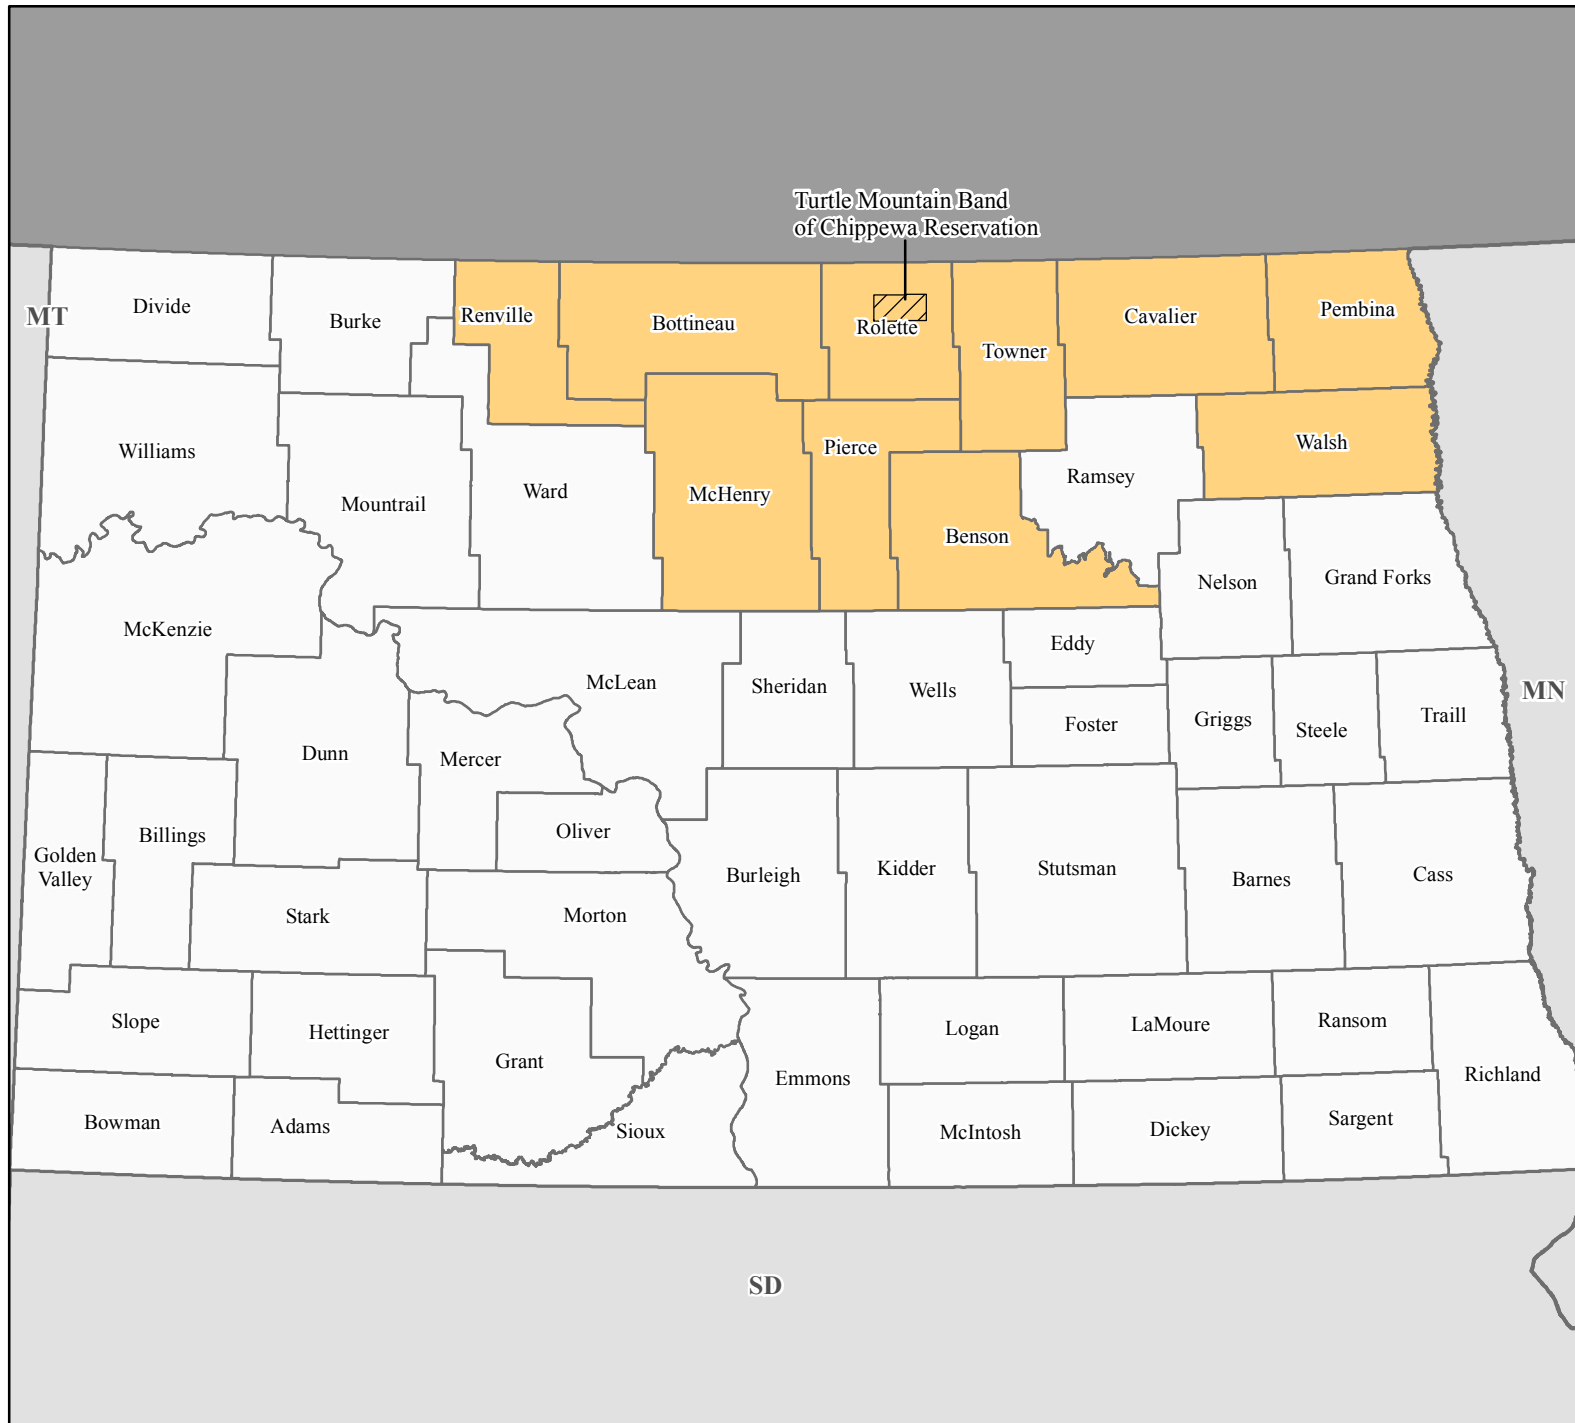

FEMA-4323-DR, North Dakota Disaster Declaration as of 07/12/2017

FEMA

Data Layer/Map Description:

The types of assistance that have been designated for selected areas in the State of North Dakota.

All areas in the State of North Dakota are eligible for assistance under the Hazard Mitigation Grant Program.

Designated Counties

- No Designation
- Public Assistance

Designated Indian Reservations

- Public Assistance

Data Sources:

FEMA, ESRI;
 Initial Declaration: 07/12/2017
 Disaster Federal Registry Notice: 07/12/2017
 Datum: North American 1983
 Projection: Lambert Conformal Conic