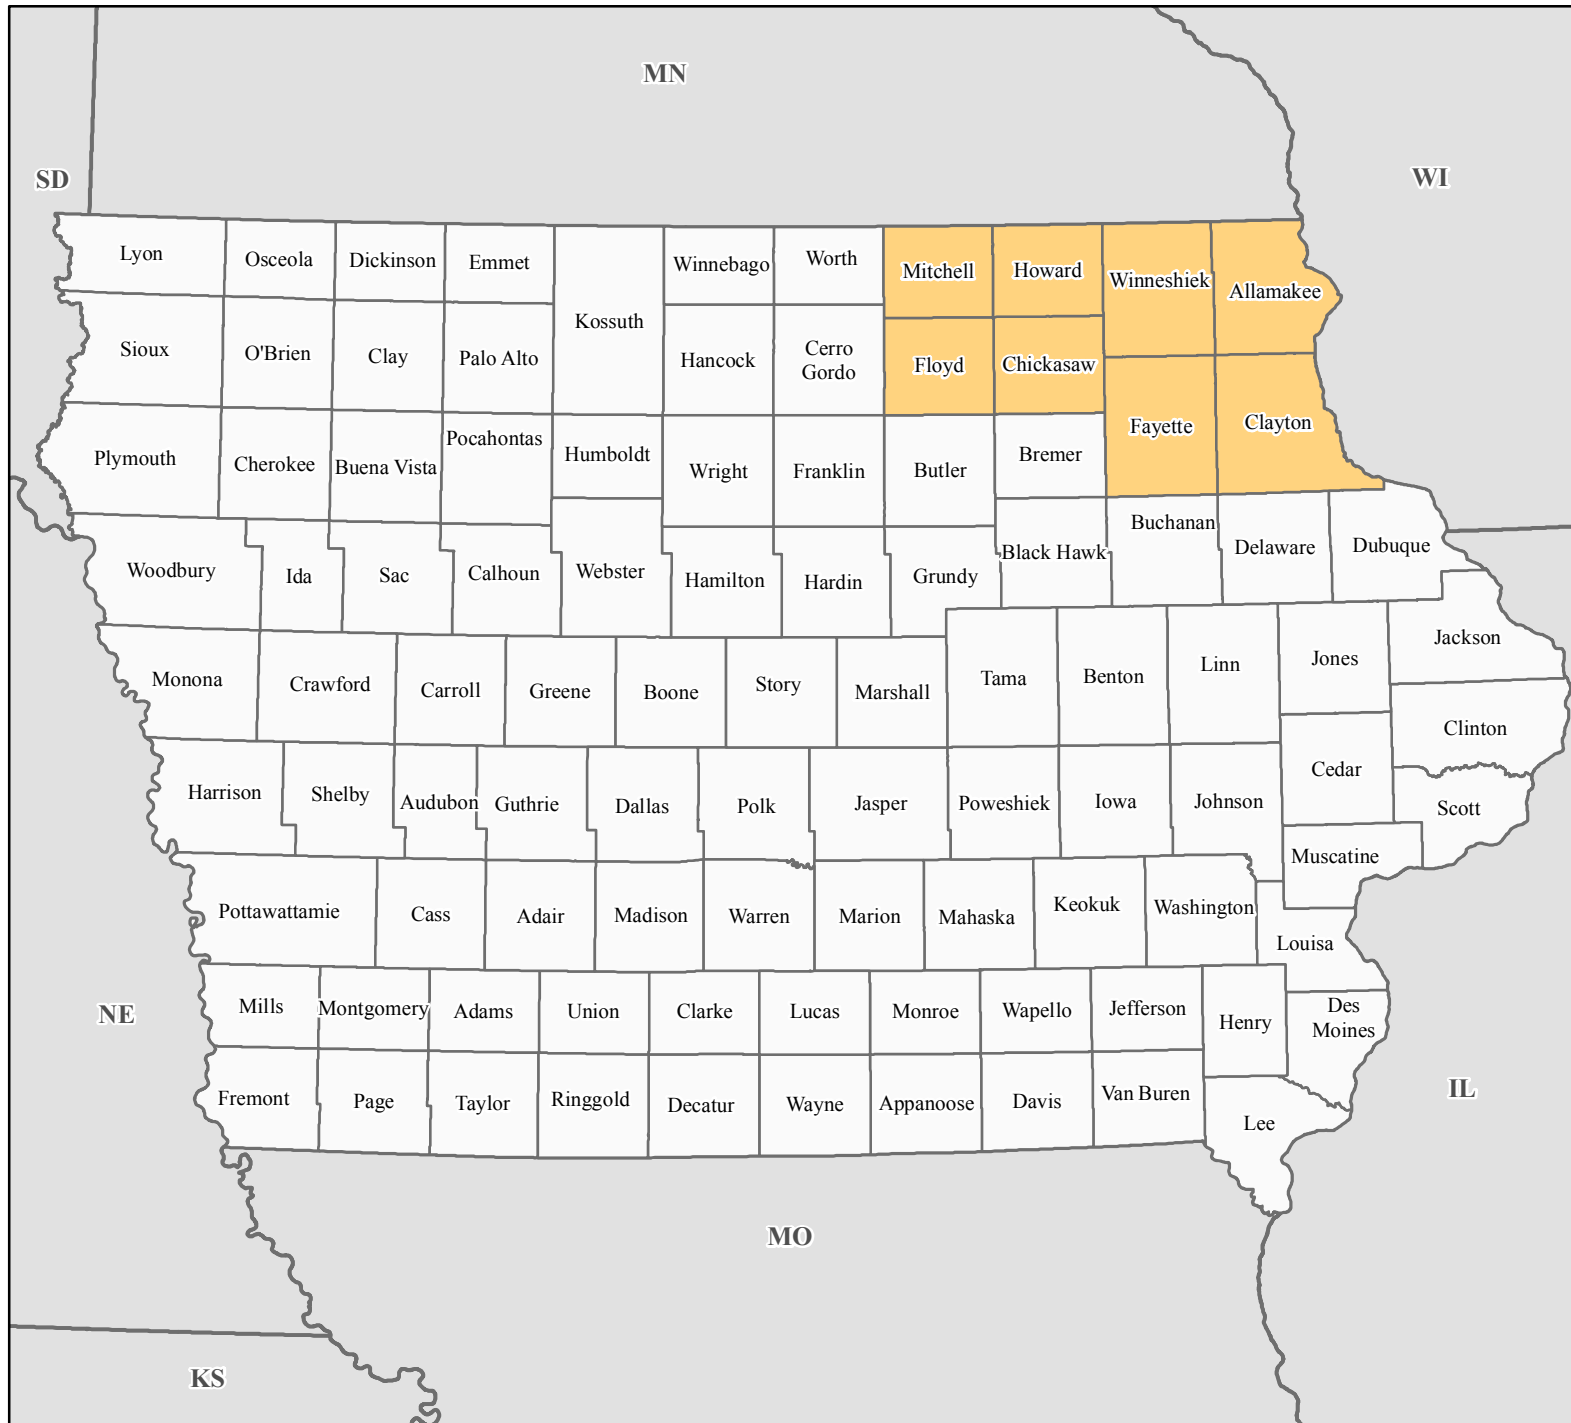

FEMA-4281-DR, Iowa Disaster Declaration as of 09/29/2016

FEMA

Data Layer/Map Description:

The types of assistance that have been designated for selected areas in the State of Iowa.

All areas in the State of Iowa are eligible for assistance under the Hazard Mitigation Grant Program.

Designated Counties

- No Designation
- Public Assistance

Data Sources:

FEMA, ESRI;
 Initial Declaration: 09/29/2016
 Disaster Federal Registry Notice: 09/29/2016
 Datum: North American 1983
 Projection: Lambert Conformal Conic