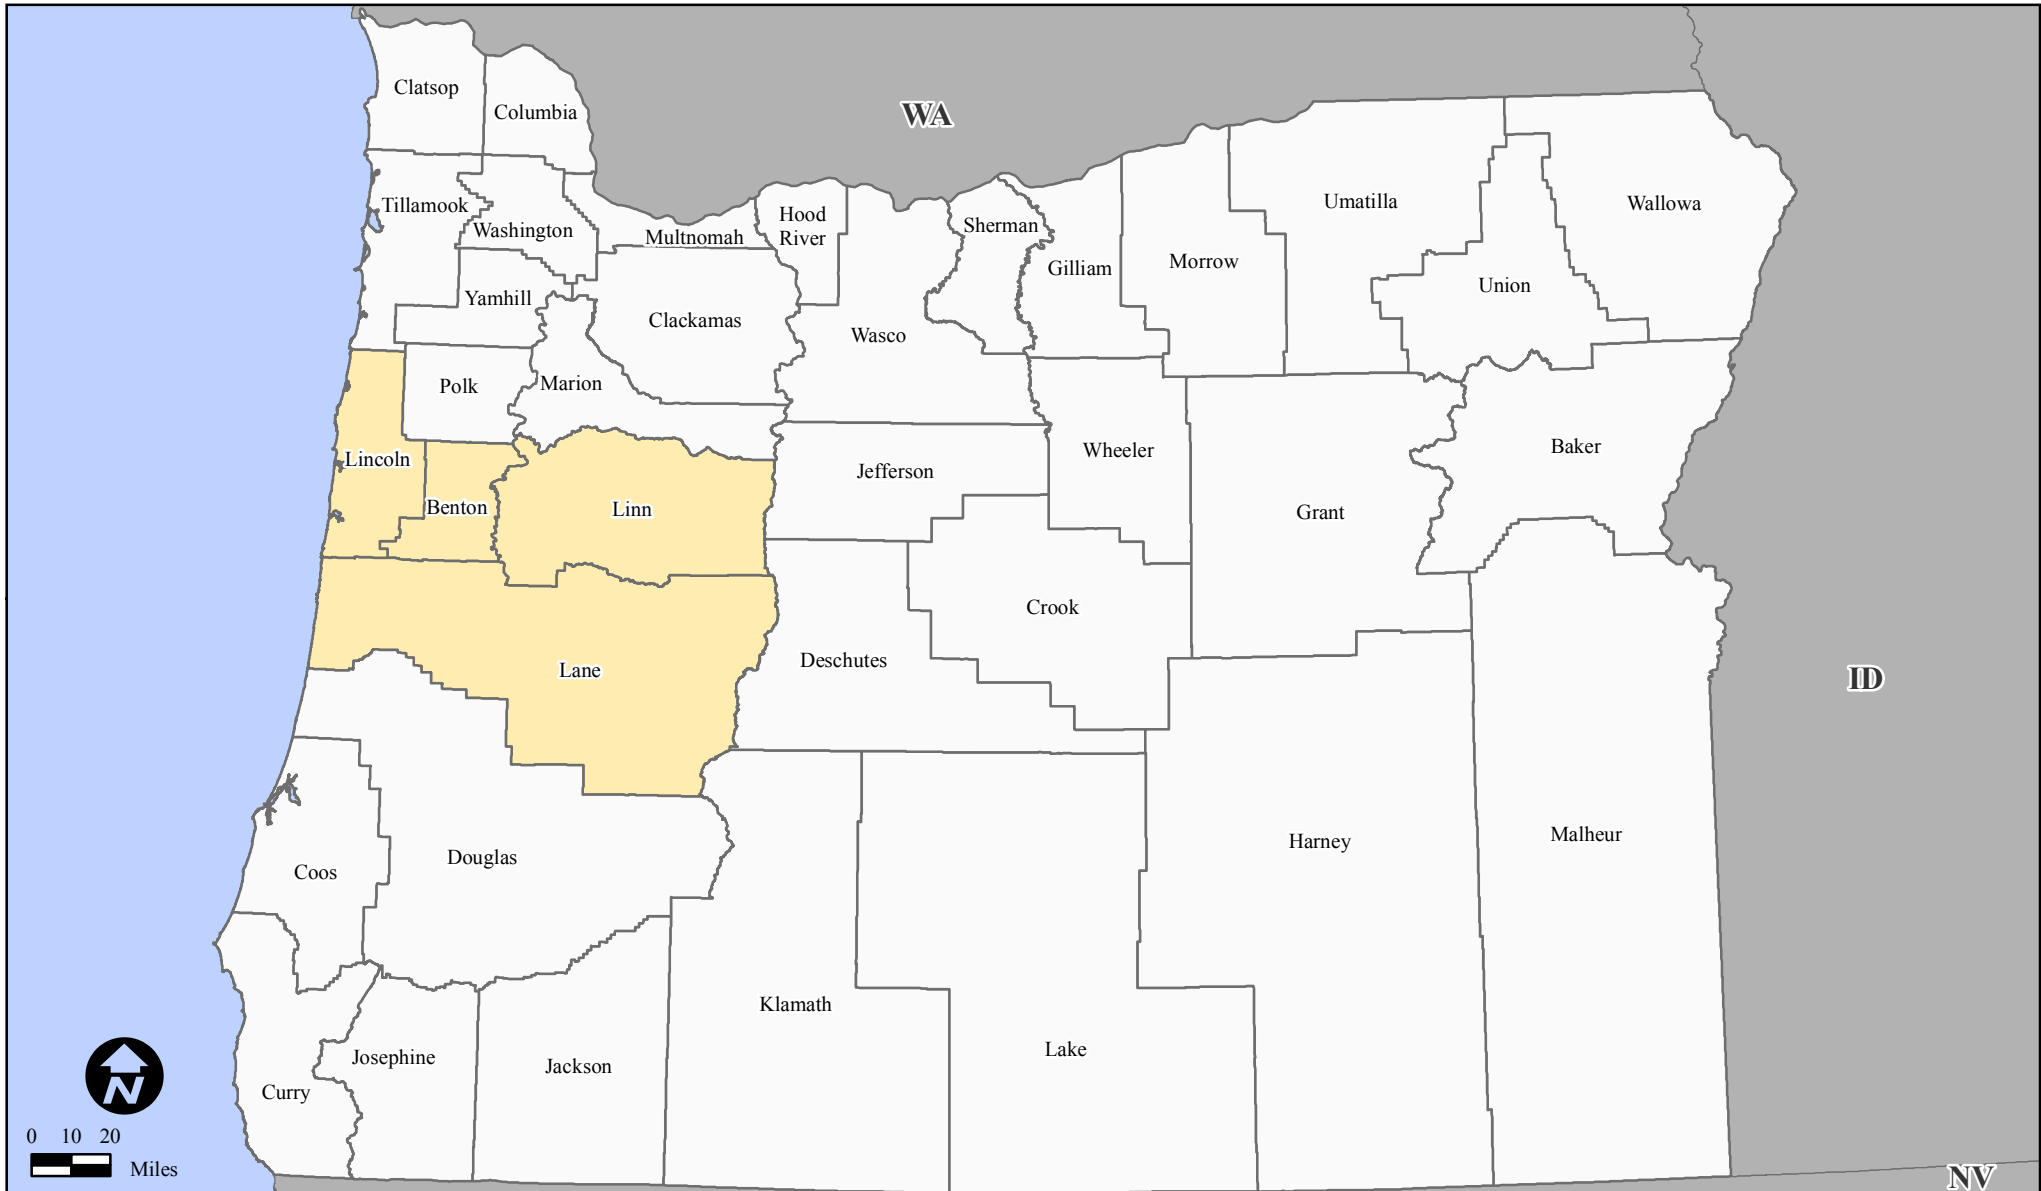

# FEMA-4169-DR, Oregon Disaster Declaration as of 04/04/2014

**Location Map**

**Designated Counties**

- No Designation
- Public Assistance
- Indian Reservations

MSB-OCIO-AEES  
 Enterprise Geospatial Information Services (EGIS)  
 04/04/14 -- 5:02 PM EST  
 Source: Disaster Federal Registry Notice 00/00/0000