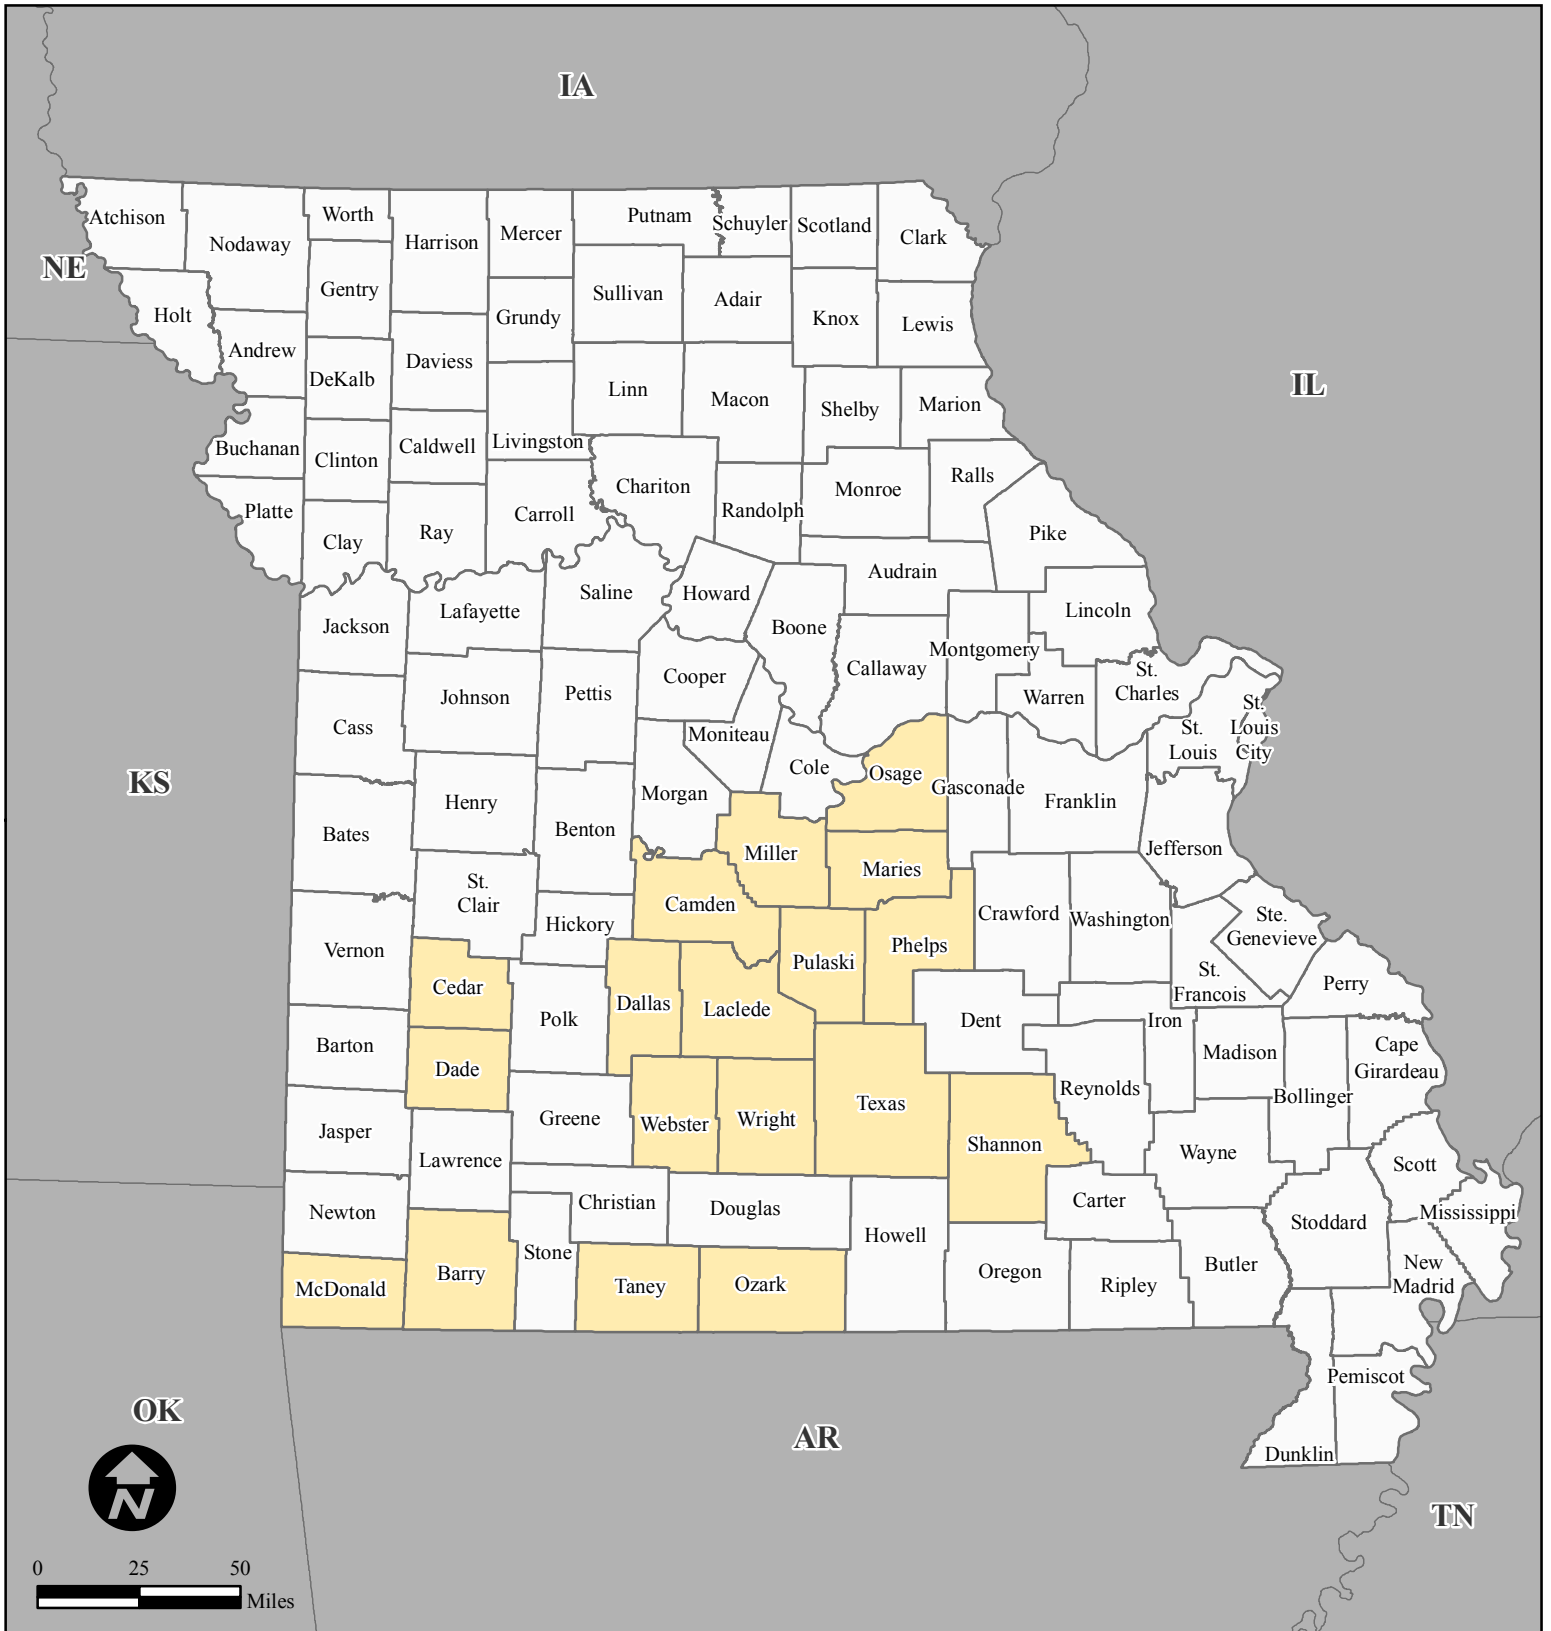

FEMA-4144-DR, Missouri Disaster Declaration as of 09/06/2013

OK

0 25 50 Miles

Location Map

Designated Counties

- No Designation
- Public Assistance

All counties in the State of Missouri are eligible to apply for assistance under the Hazard Mitigation Grant Program.