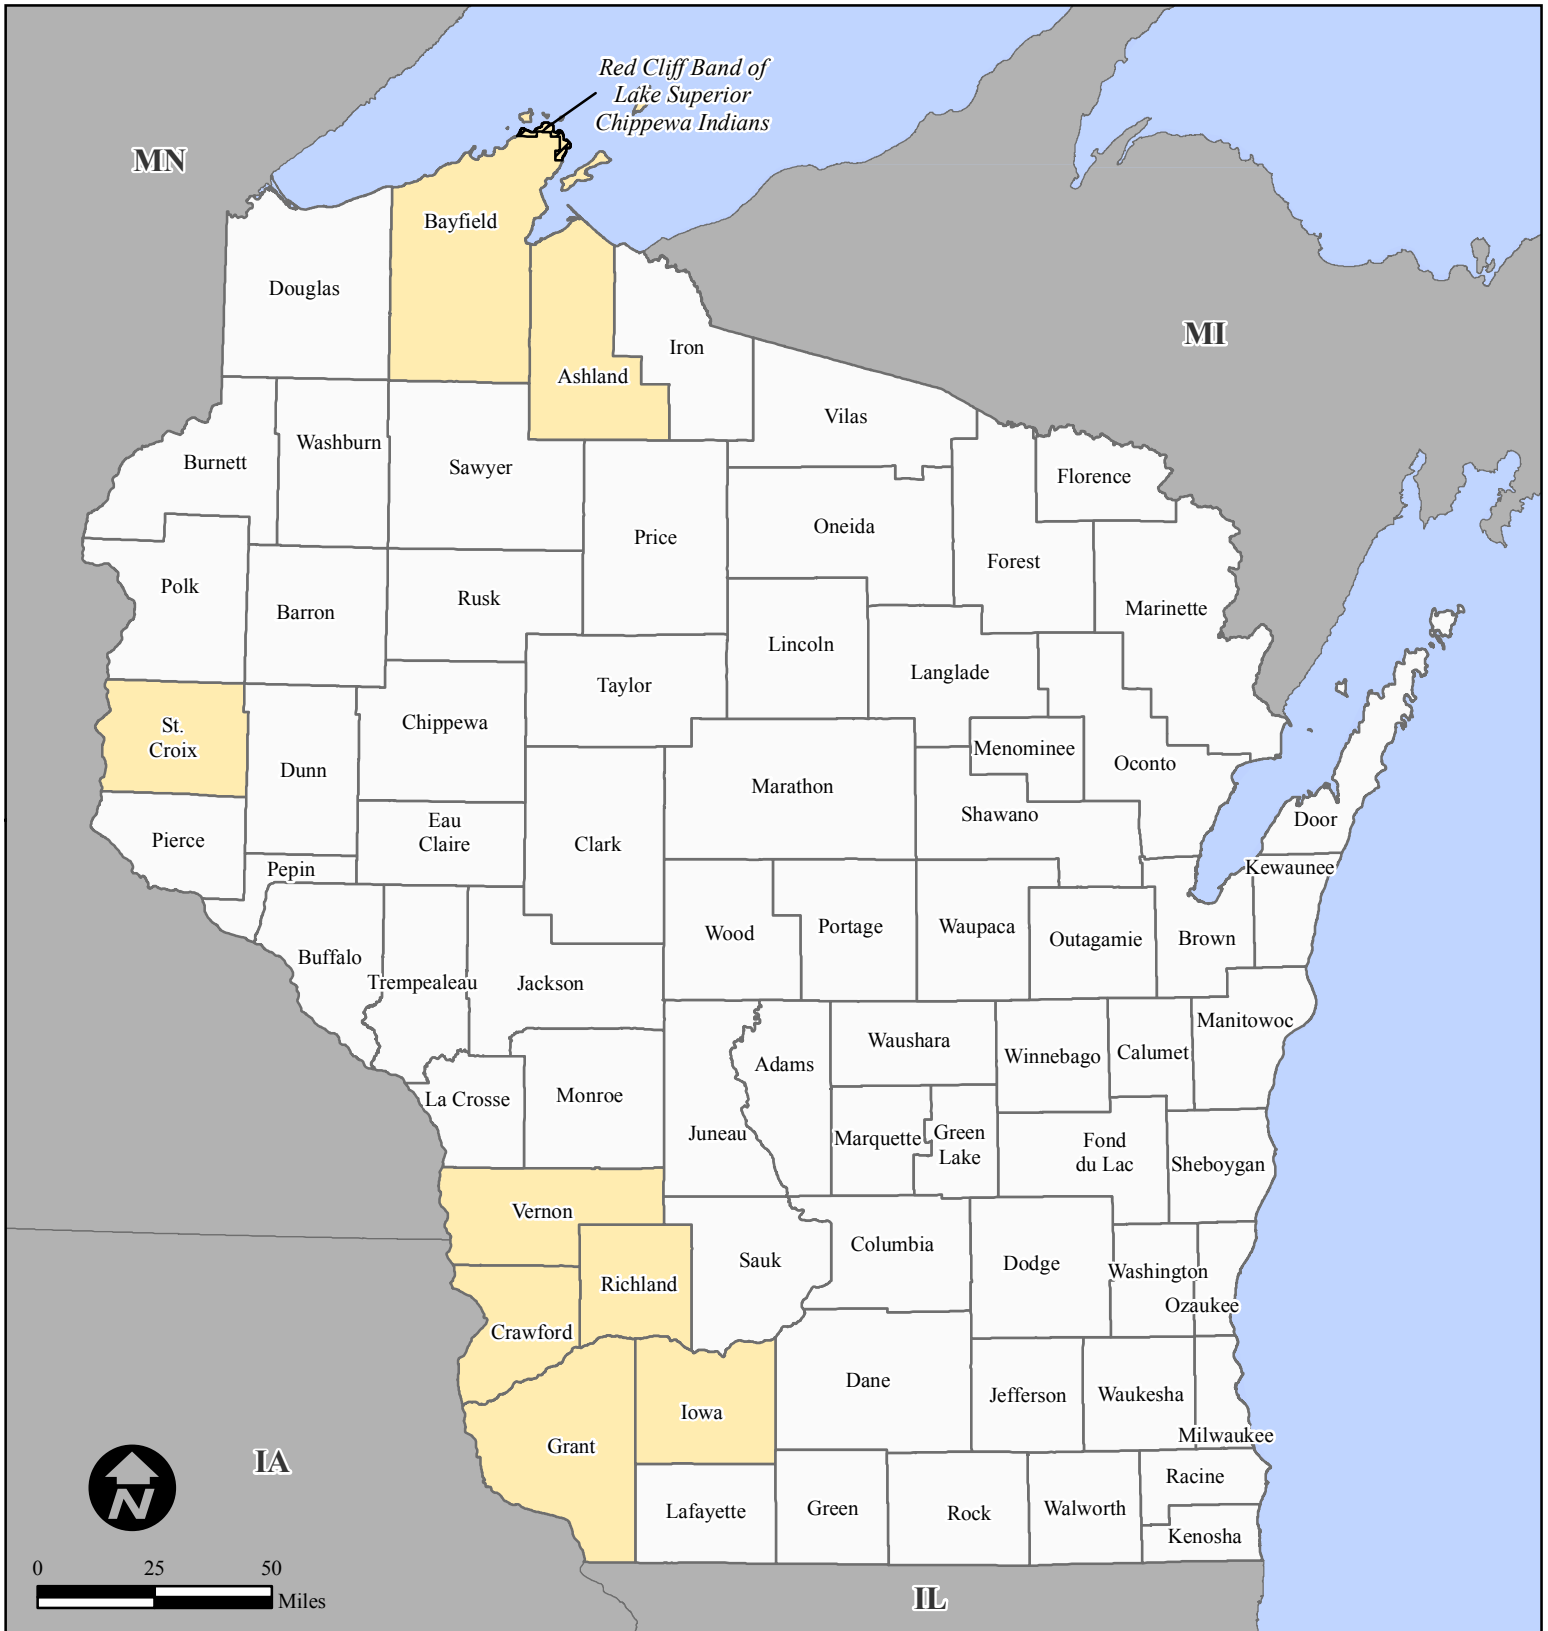

FEMA-4141-DR, Wisconsin Disaster Declaration as of 08/08/2013

Location Map

Designated Counties

- No Designation
- Public Assistance

All counties and Indian Tribes in the State of Wisconsin are eligible to apply for assistance under the Hazard Mitigation Grant Program.