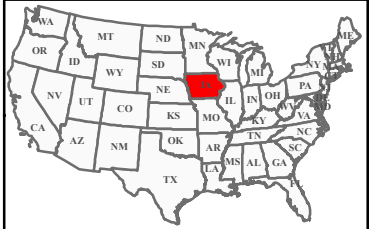

# FEMA-4114-DR, Iowa Disaster Declaration as of 05/06/2013

### Location Map

**Designated Counties**

- No Designation
- Public Assistance

*All counties for the State of Iowa are eligible for Hazard Mitigation*

MS-CI-AE-EG  
 Mapping and Analysis Center  
 05/06/13 -- 5:12 PM EST  
 Source: Disaster Federal Registry Notice  
 05/06/2013