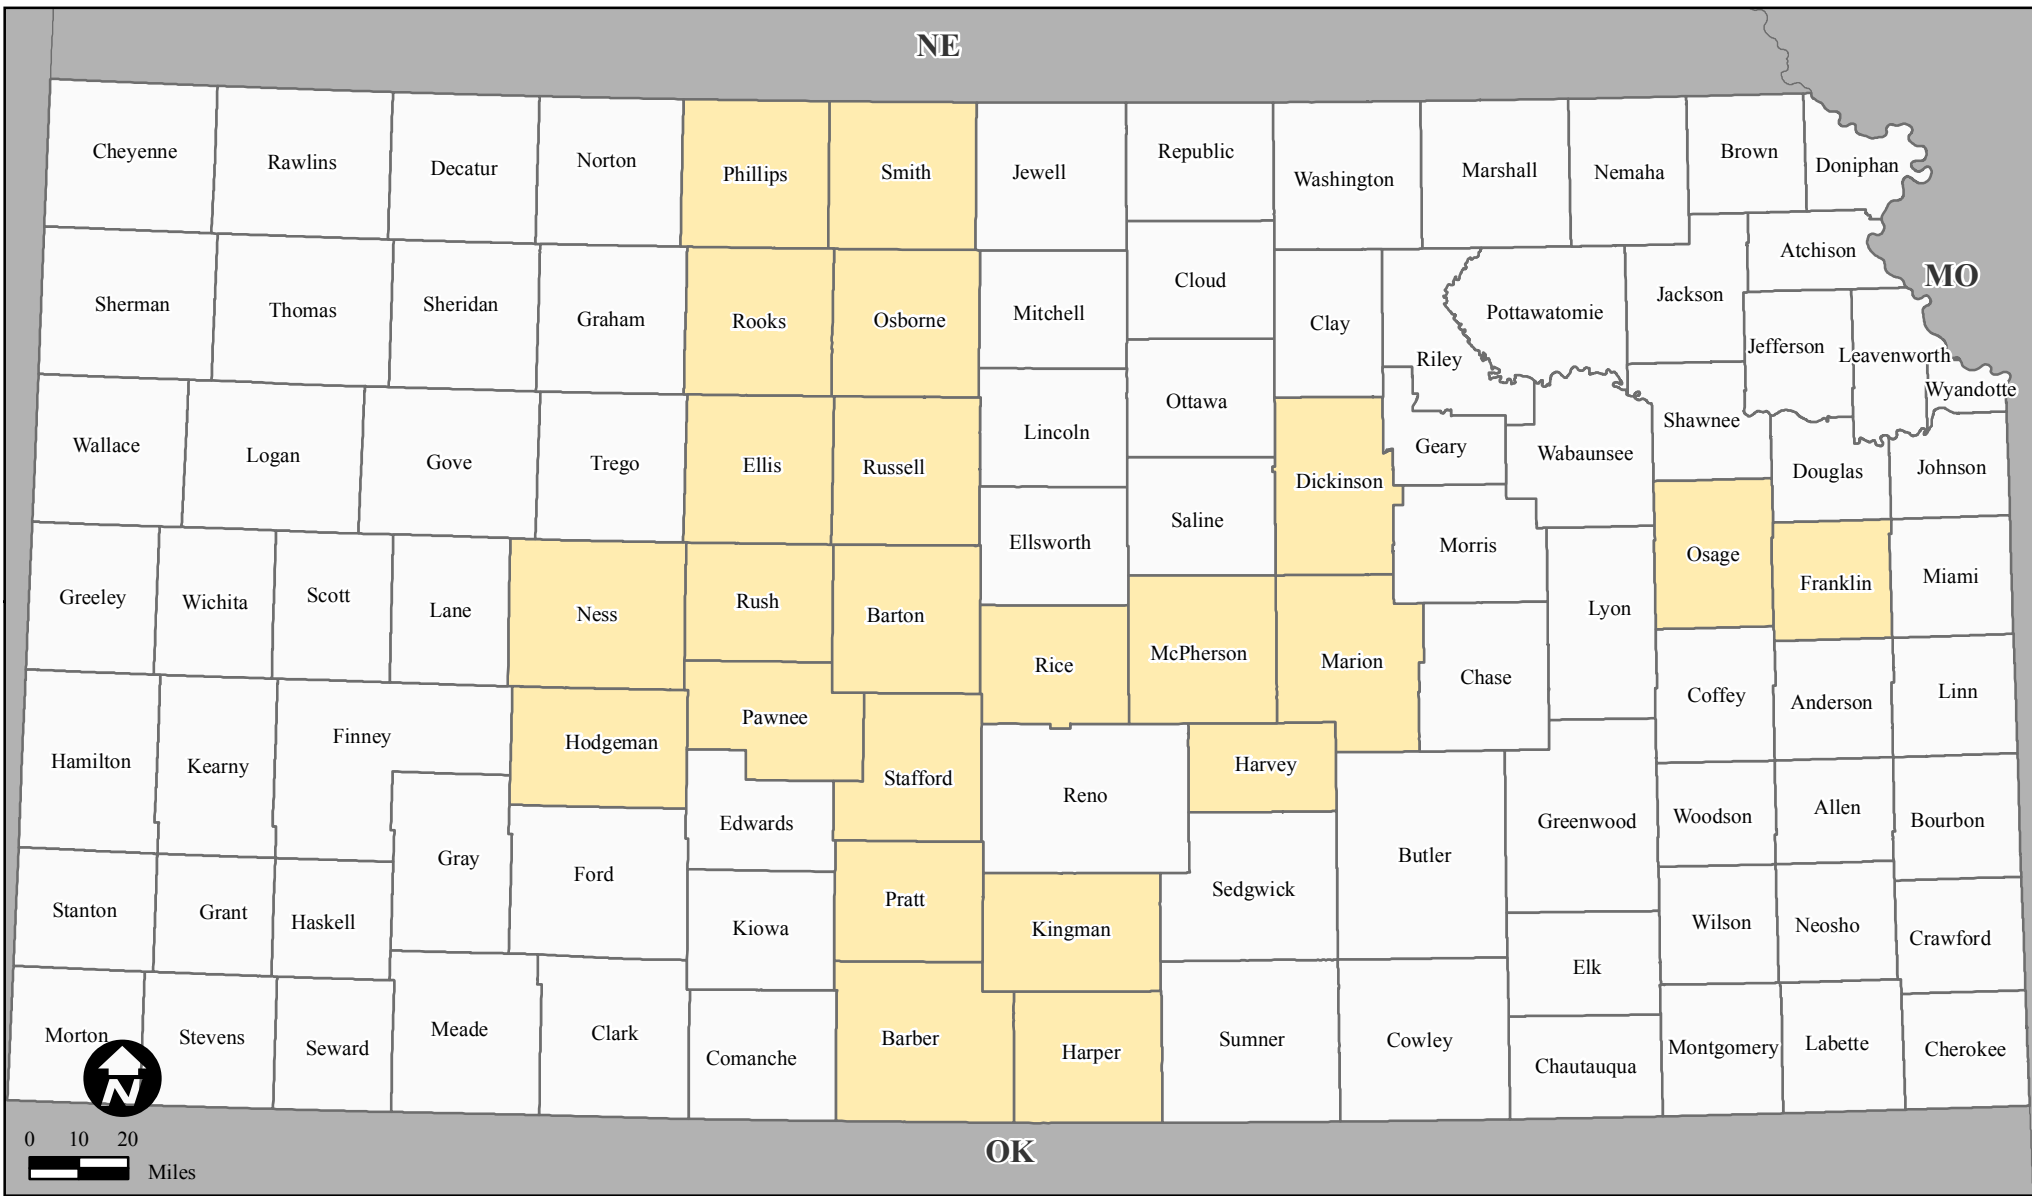

# FEMA-4112-DR, Kansas Disaster Declaration as of 04/26/2013

## Location Map

All counties in the State of Kansas are eligible for Hazard Mitigation

**FEMA**

MS-CI-AE-EG

Mapping and Analysis Center

04/26/13 -- 15:54 PM EST

Source: Disaster Federal Registry Notice  
04/26/2013