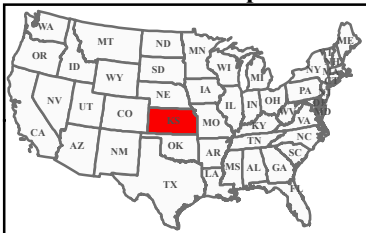

# FEMA-4112-DR, Kansas Disaster Declaration as of 04/26/2013

## Location Map

All counties in the State of Kansas are eligible for Hazard Mitigation

**FEMA**

MS-CI-AE-EG

Mapping and Analysis Center

04/26/13 -- 15:54 PM EST

Source: Disaster Federal Registry Notice  
04/26/2013