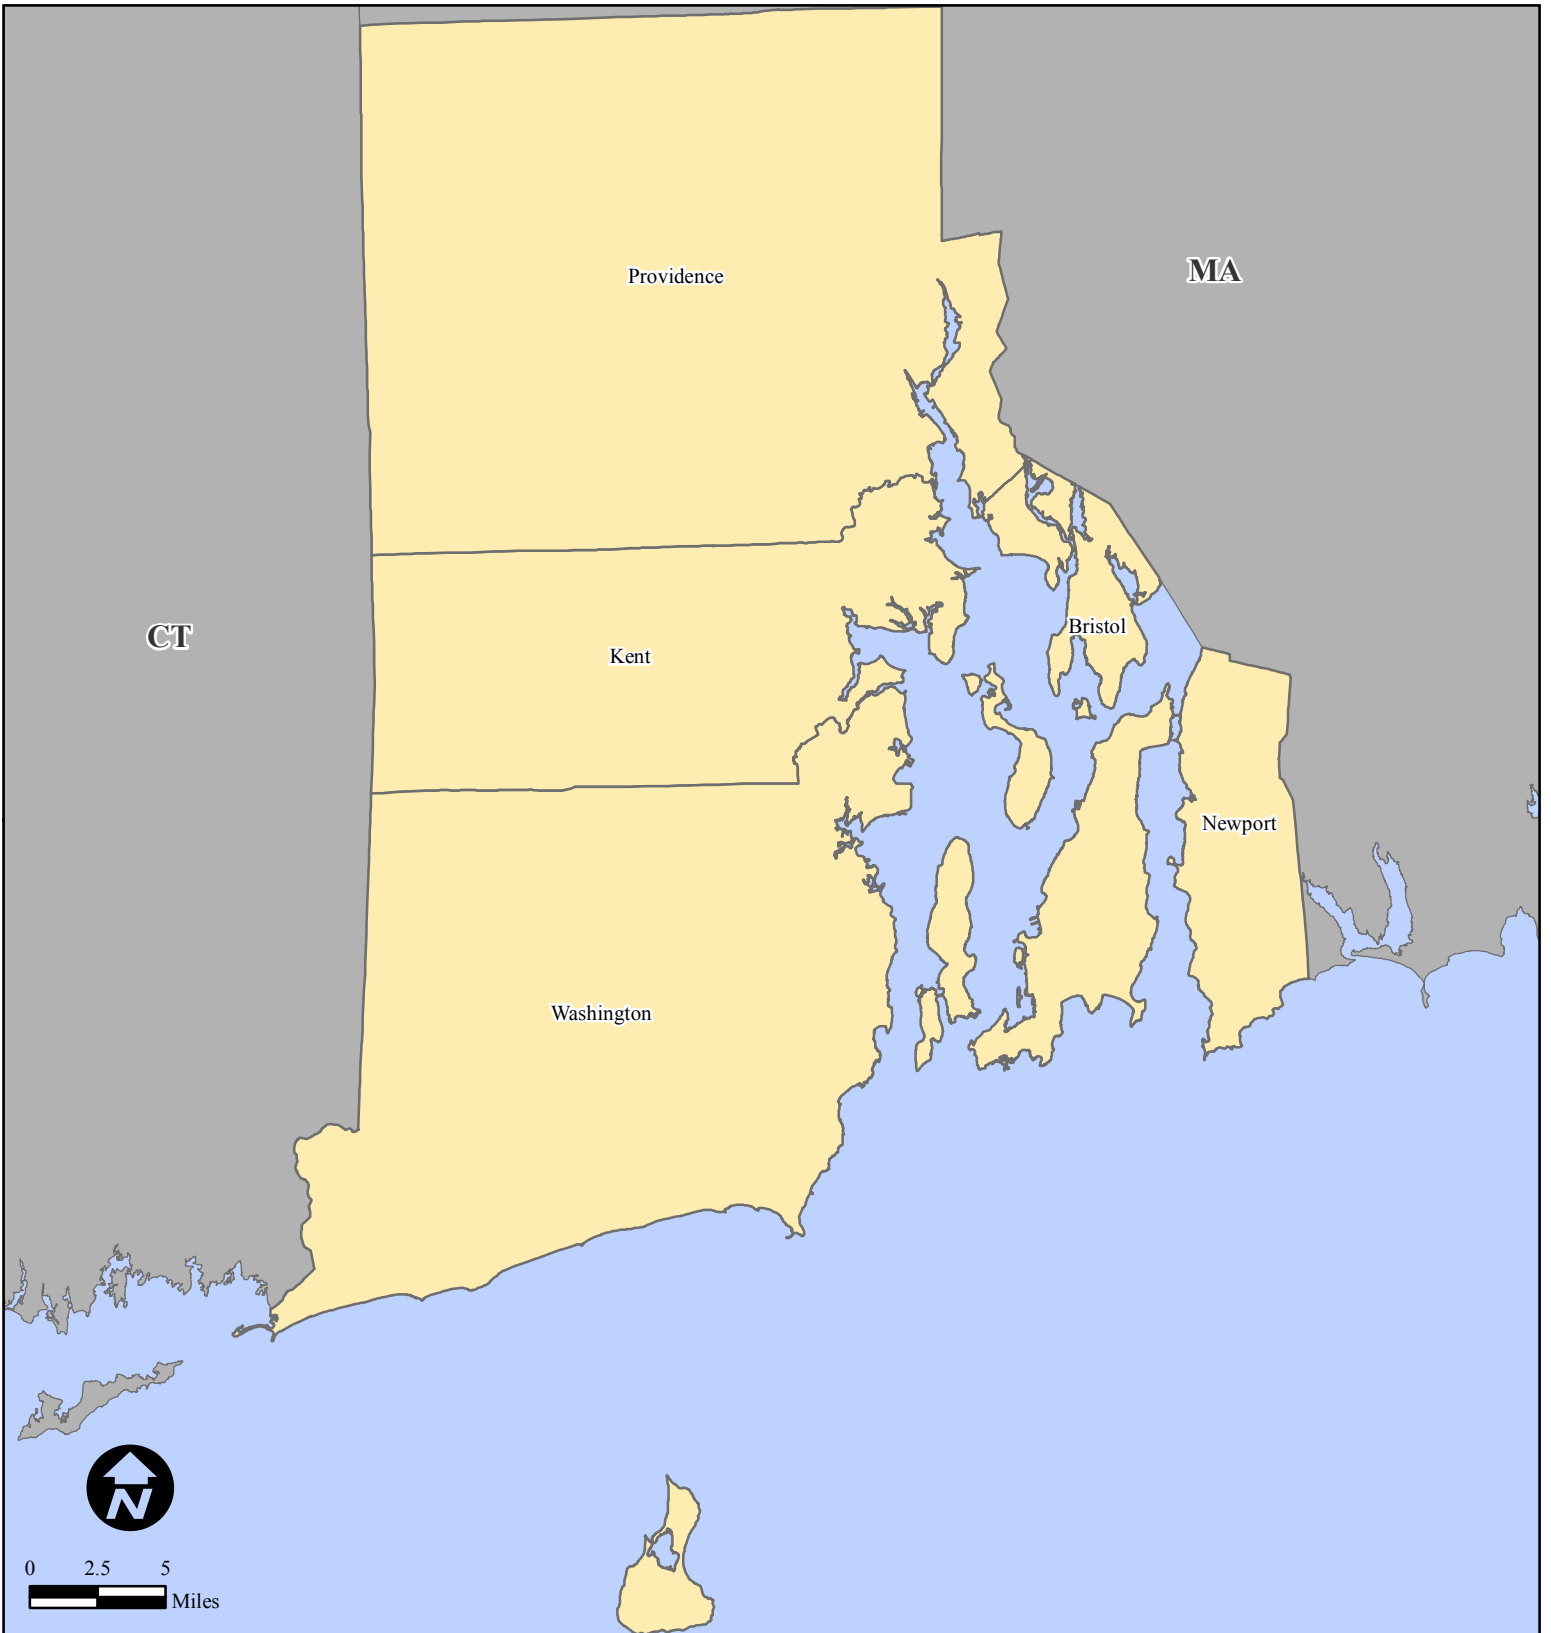

FEMA-4107-DR, Rhode Island Disaster Declaration as of 03/25/2013

Location Map

All counties in the State of Rhode Island are eligible for Hazard Mitigation

FEMA

MS-CI-AE-EG
Mapping and Analysis Center
03/25/13 -- 11:48 AM EST
Source: Disaster Federal Registry Notice
03/25/2013