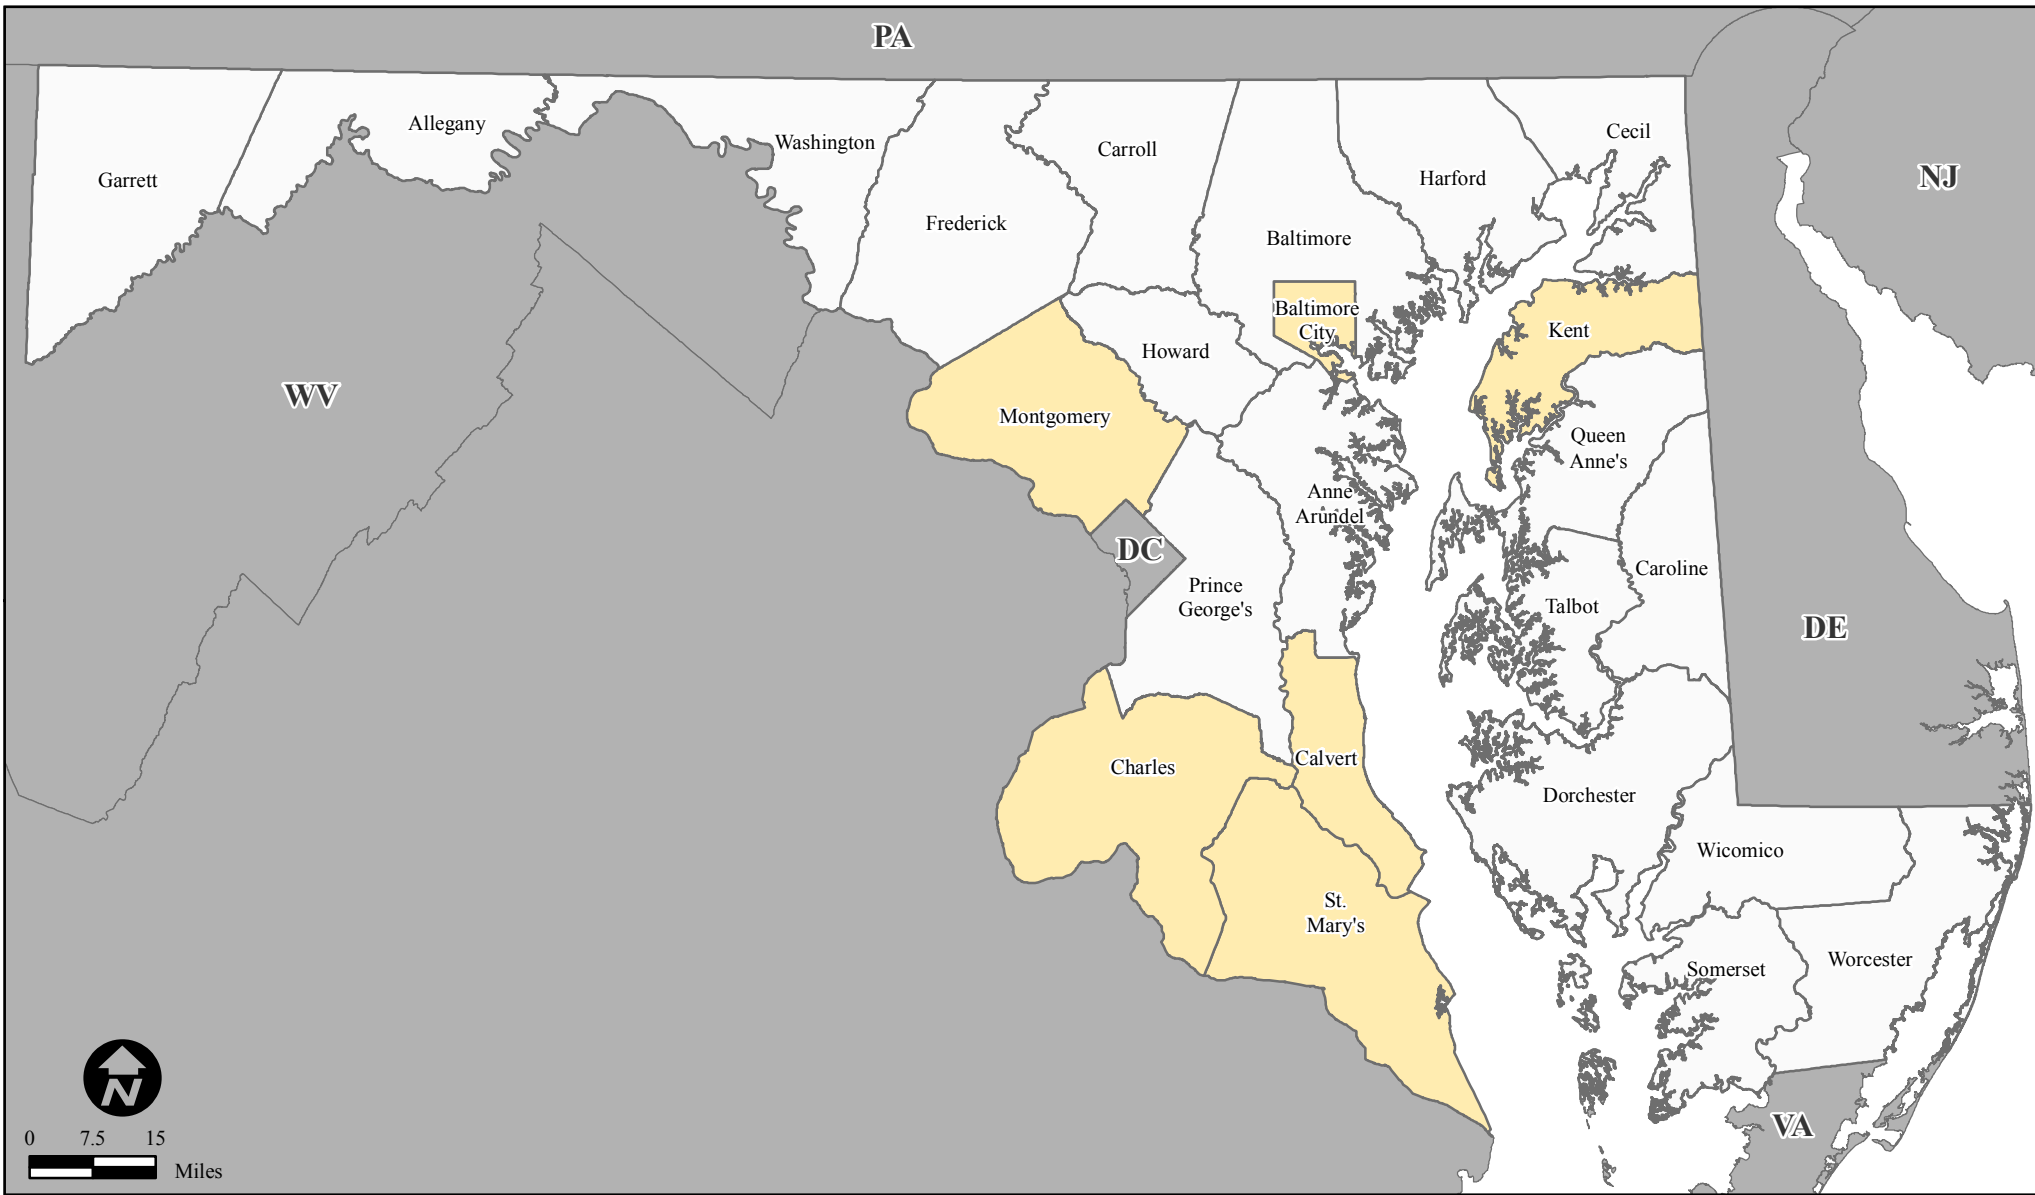

FEMA-4075-DR, Maryland Disaster Declaration as of 08/02/2012

Location Map

Designated Counties

- No Designation
- Public Assistance

All counties are eligible for Hazard Mitigation

FEMA

MS-CI-AE-EG

Mapping and Analysis Center