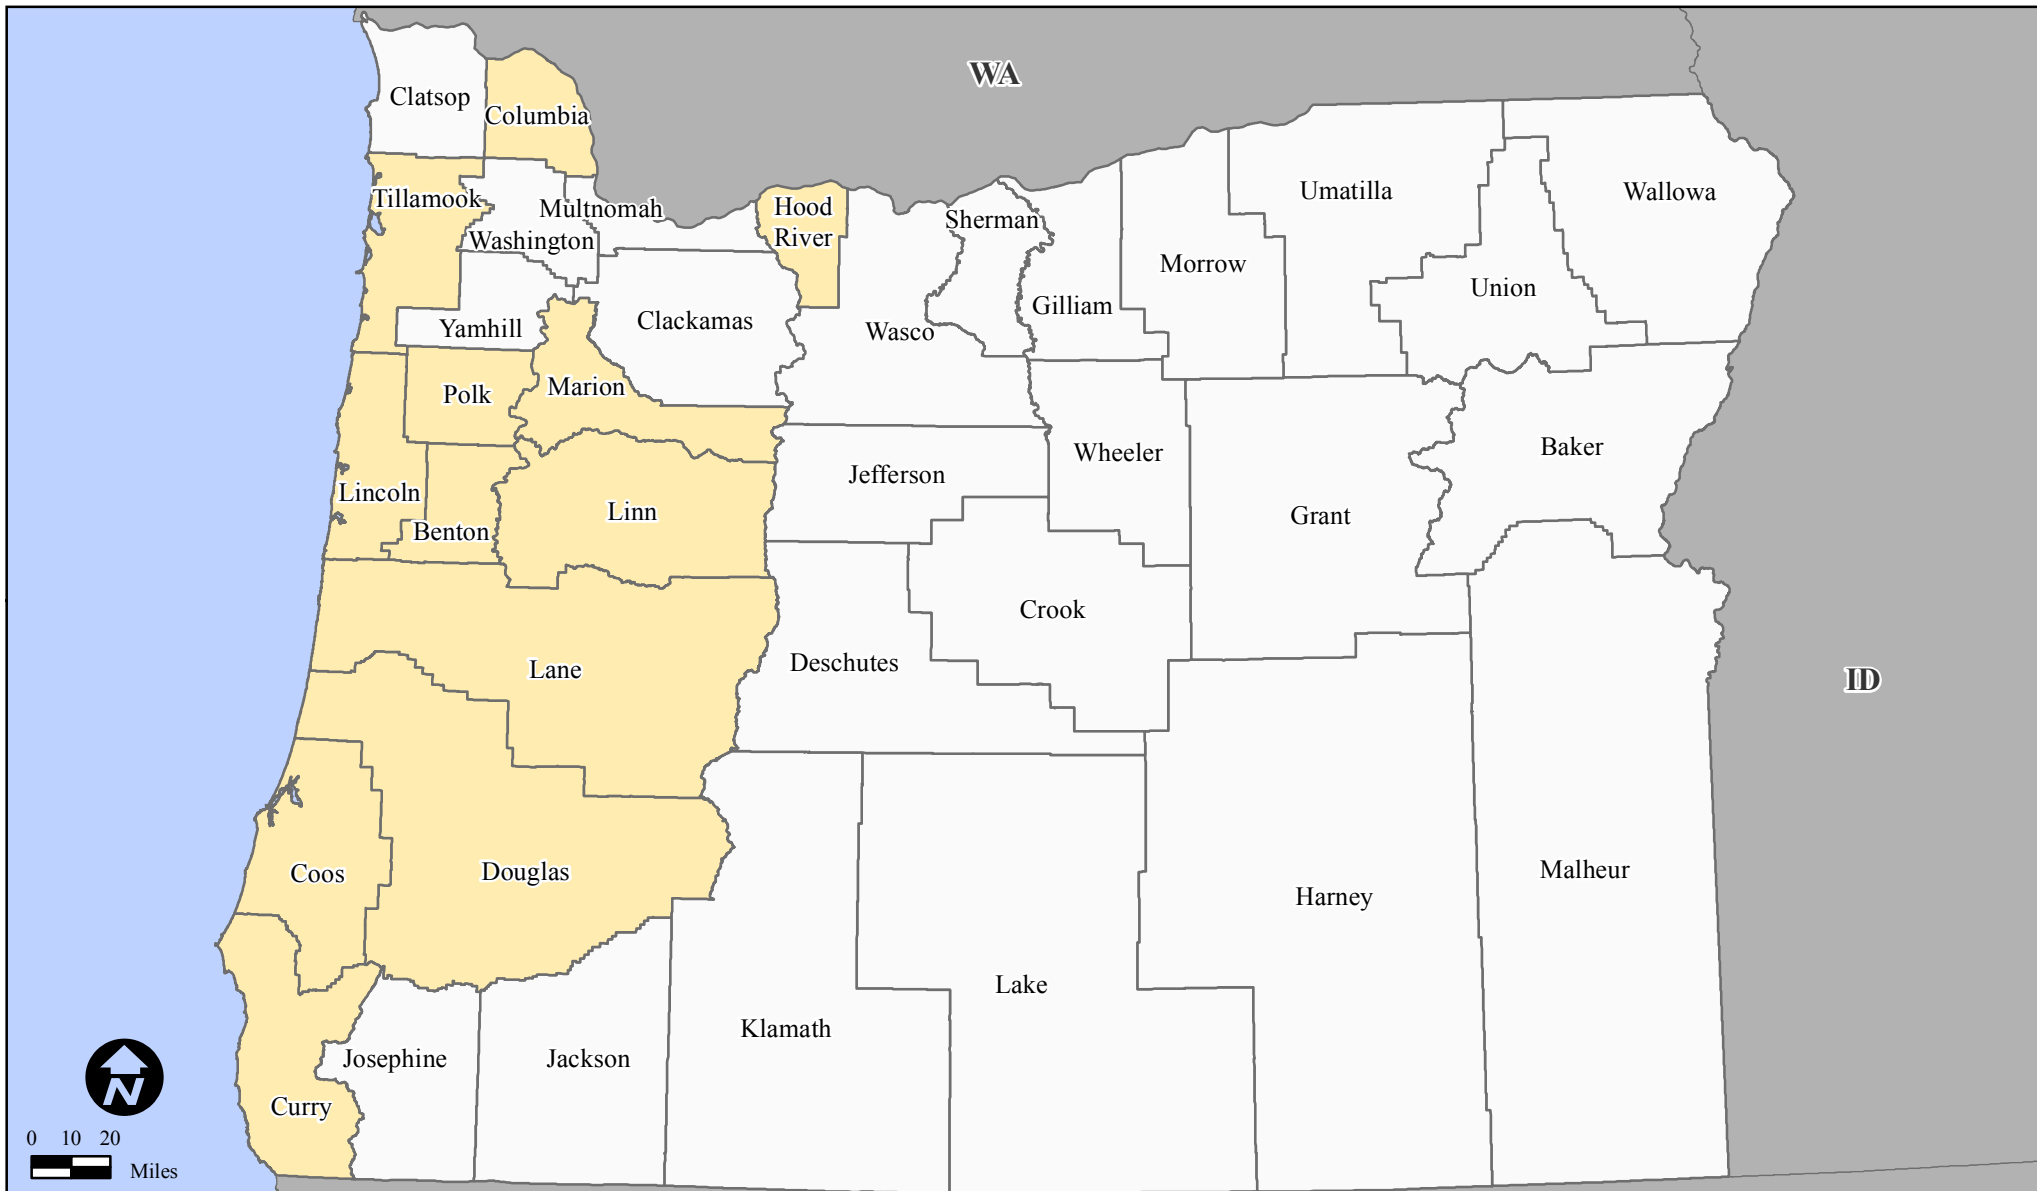

# FEMA-4055-DR, Oregon Disaster Declaration as of 03/02/2012

## Location Map