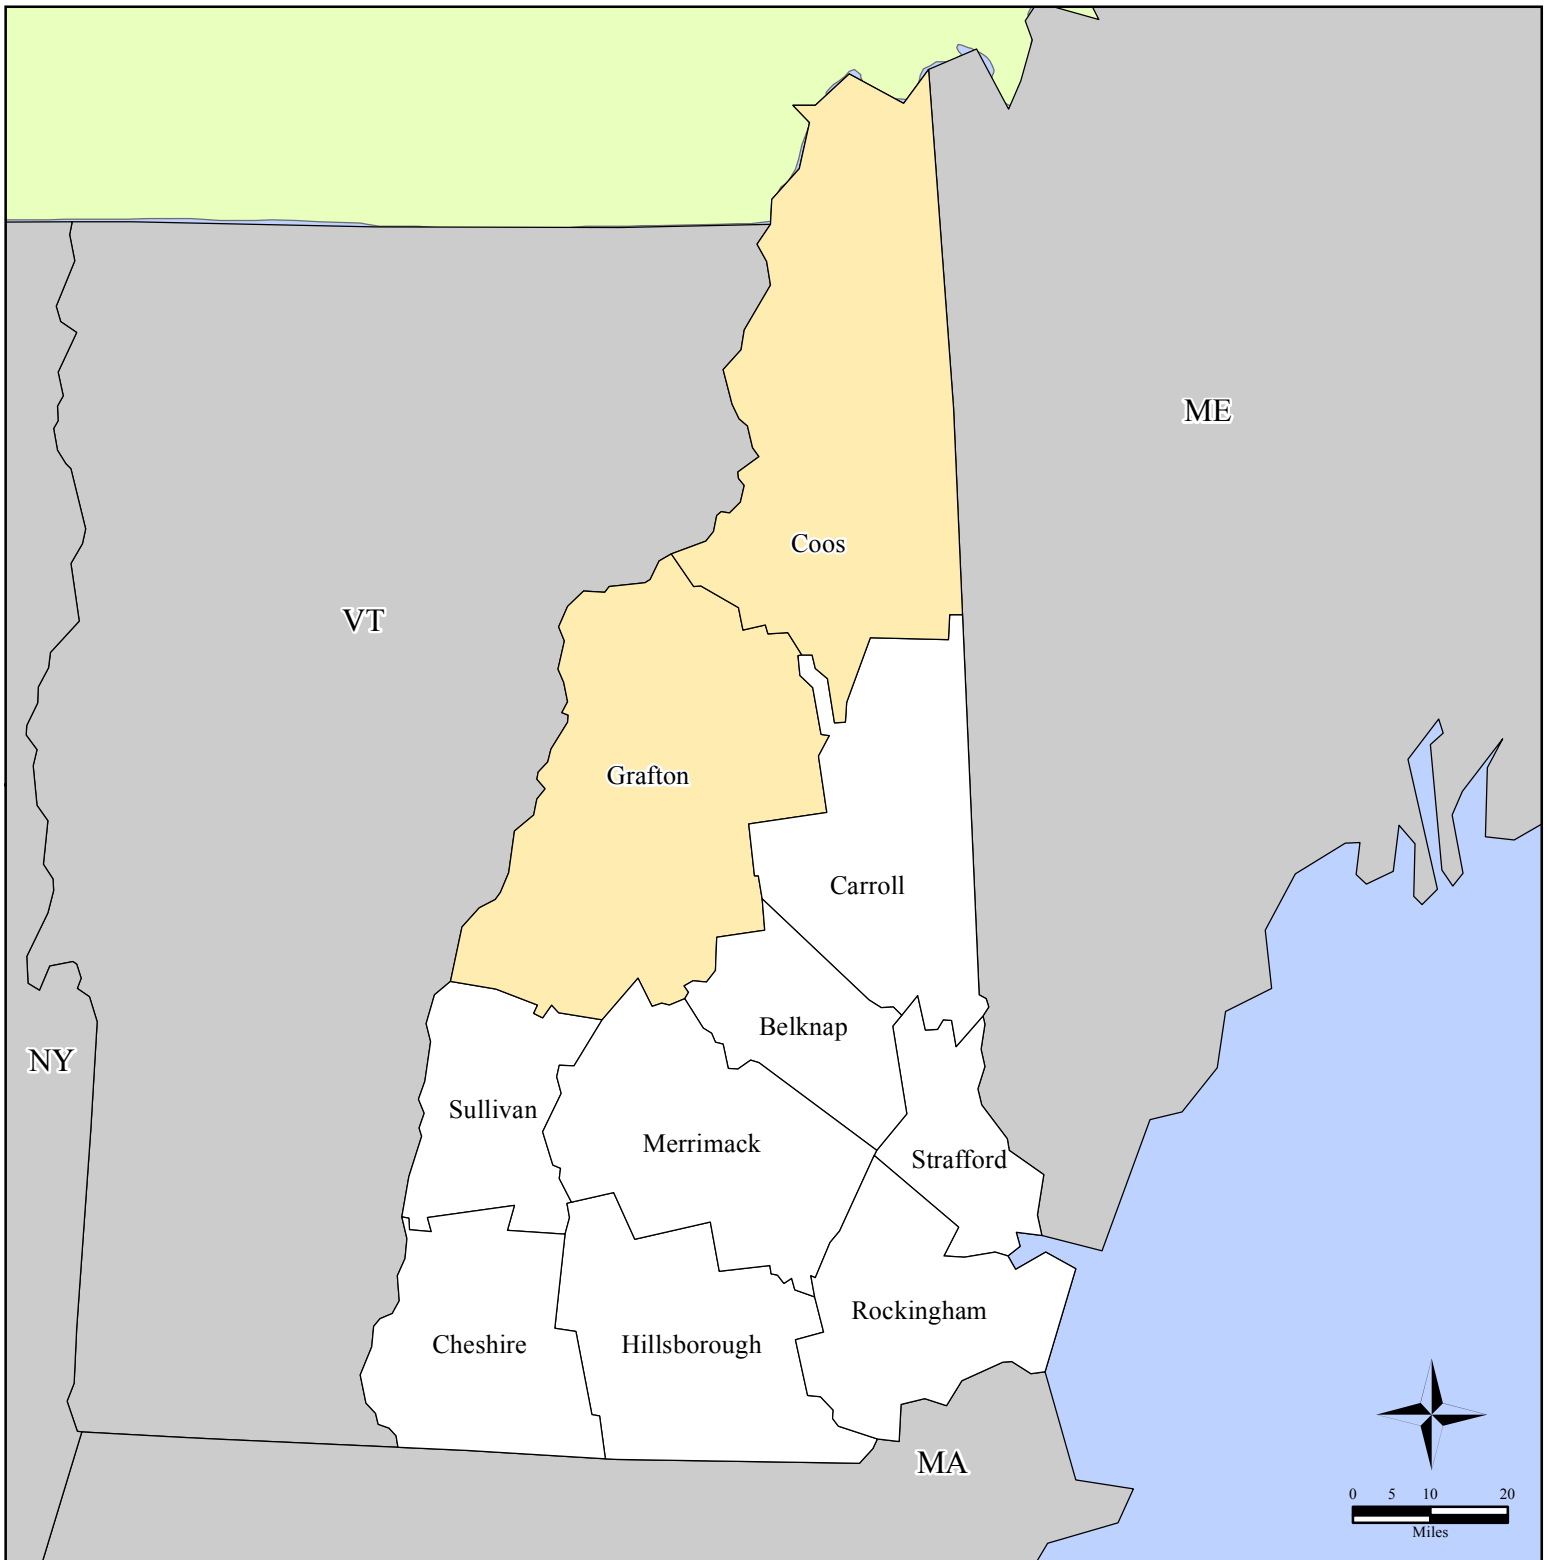

FEMA-4006-DR, New Hampshire Disaster Declaration as of 07/22/2011

Location Map

Legend

Designated Counties

-  No Designation
-  Public Assistance

All counties in the State of New Hampshire are eligible to apply for assistance under the Hazard Mitigation Grant Program.