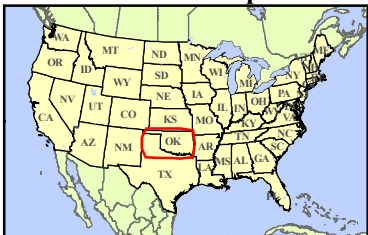

FEMA-1988-DR, Oklahoma

Disaster Declaration as of 05/27/2011

Location Map

Legend

Designated Counties

- No Designation
- Public Assistance

FEMA

*ITS Mapping & Analysis Center
Washington, DC
05/31/11 -- 8:15 AM EDT*