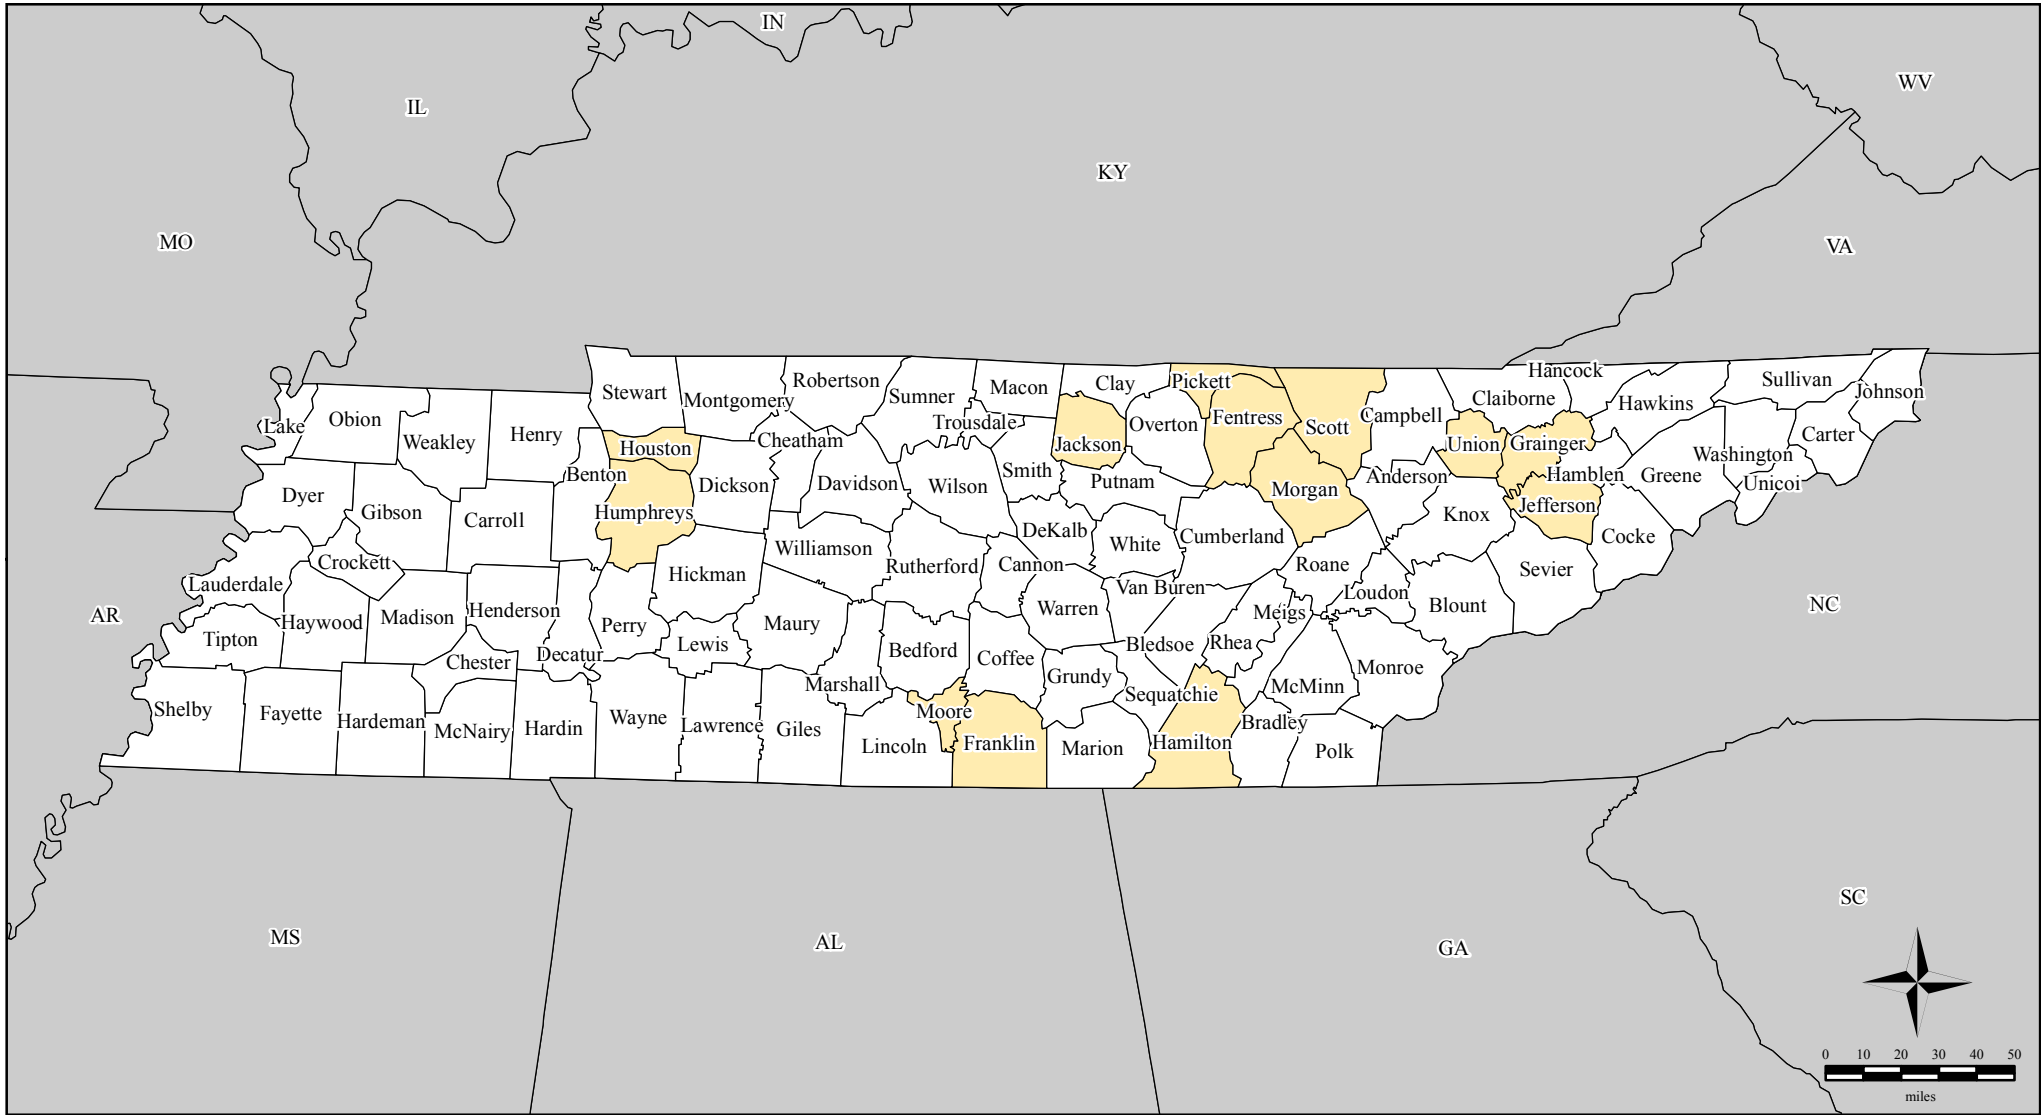

FEMA-1965-DR, Tennessee

Disaster Declaration as of 03/31/2011

Location Map

Legend

Designated Counties

-  No Designation
-  Public Assistance

All counties in the State of Tennessee are eligible to apply for assistance under the Hazard Mitigation Grant Program

MS-CI-AE-EG
Mapping & Analysis Center
Washington, DC

04/01/11 -- 9:12 AM EDT

Source: Disaster Federal Registry Notice
03/31/2011