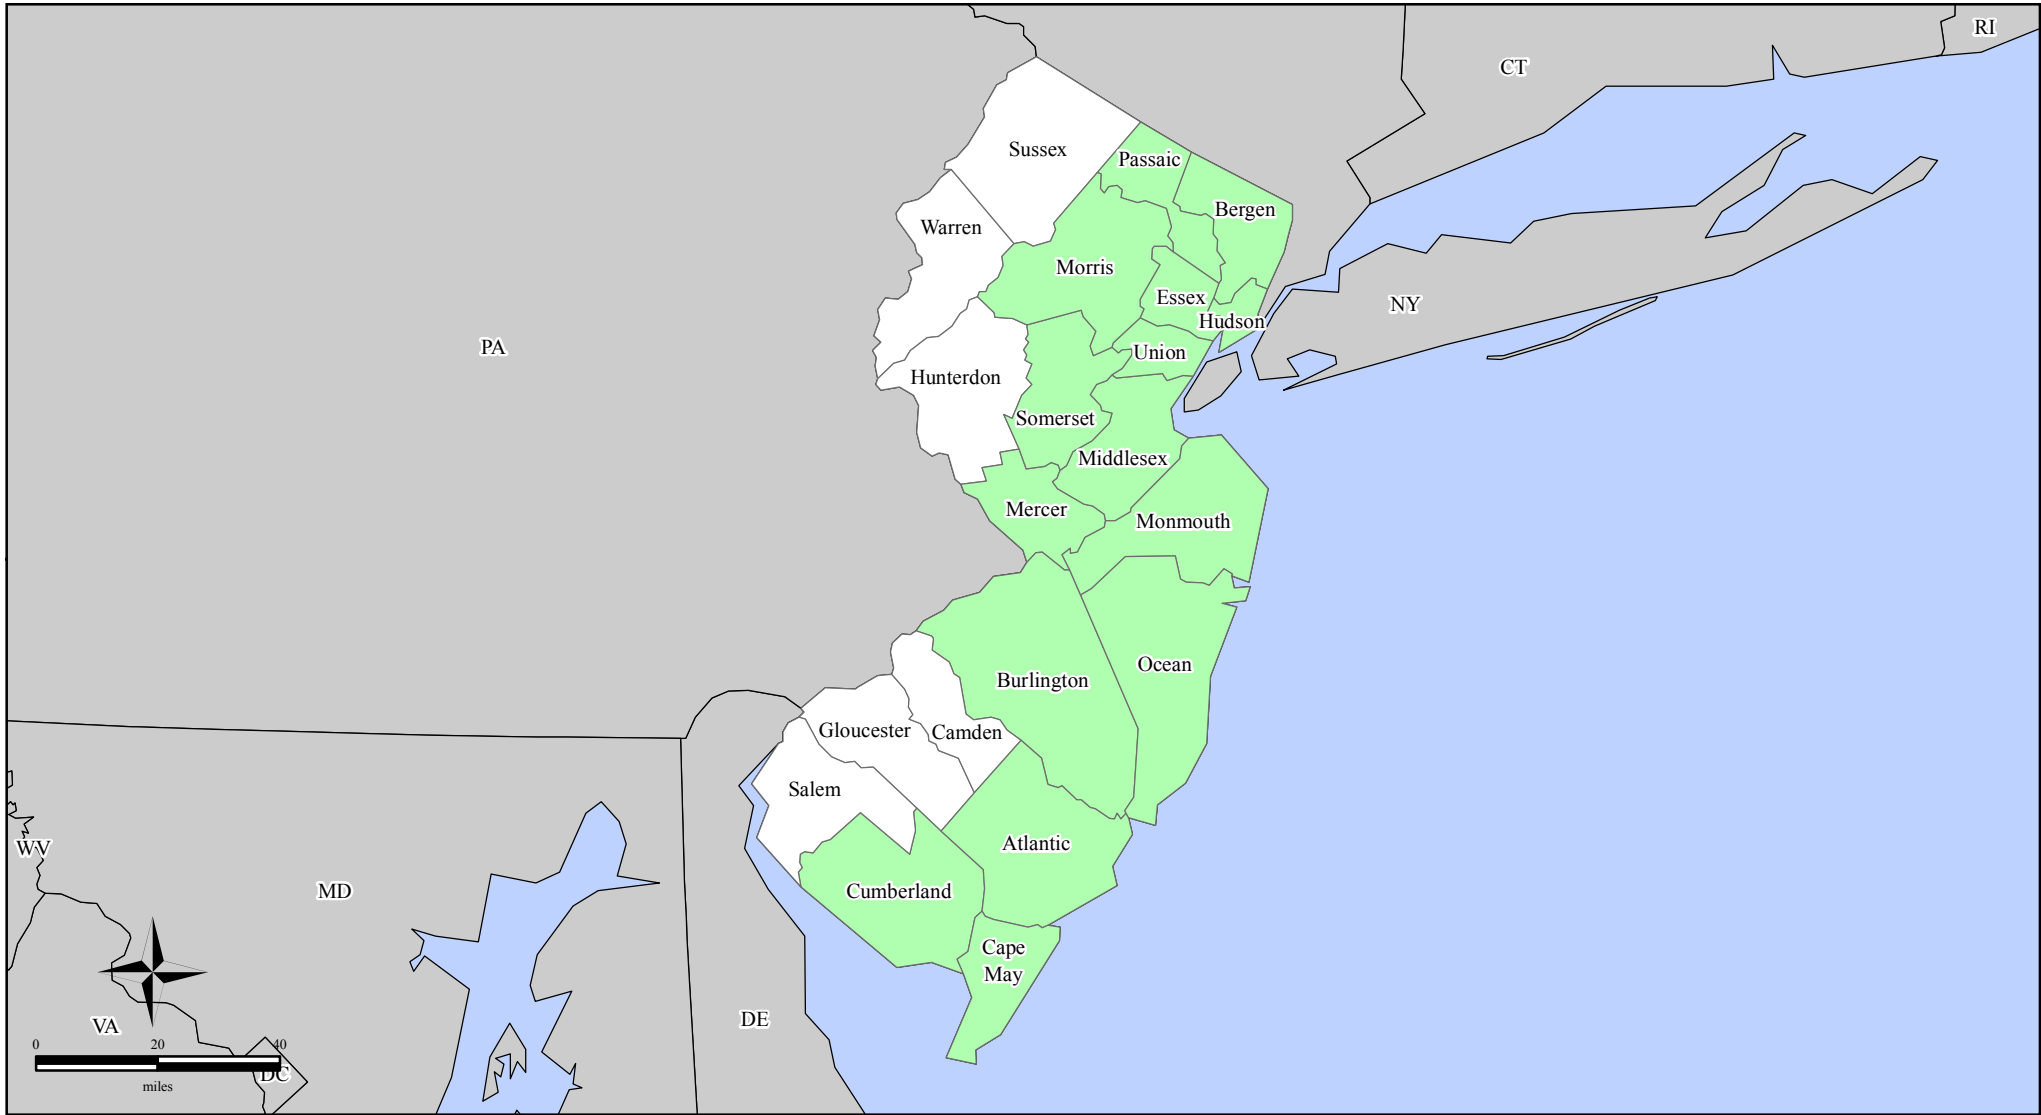

FEMA-1954-DR, New Jersey Disaster Declaration as of 2/11/2011

Location Map

Legend

Designated Counties	
	No Designation
	Public Assistance & Public Assistance - Snow Removal

ITS Mapping & Analysis Center
Washington, DC
02/14/11 -- 11:34 AM EDT