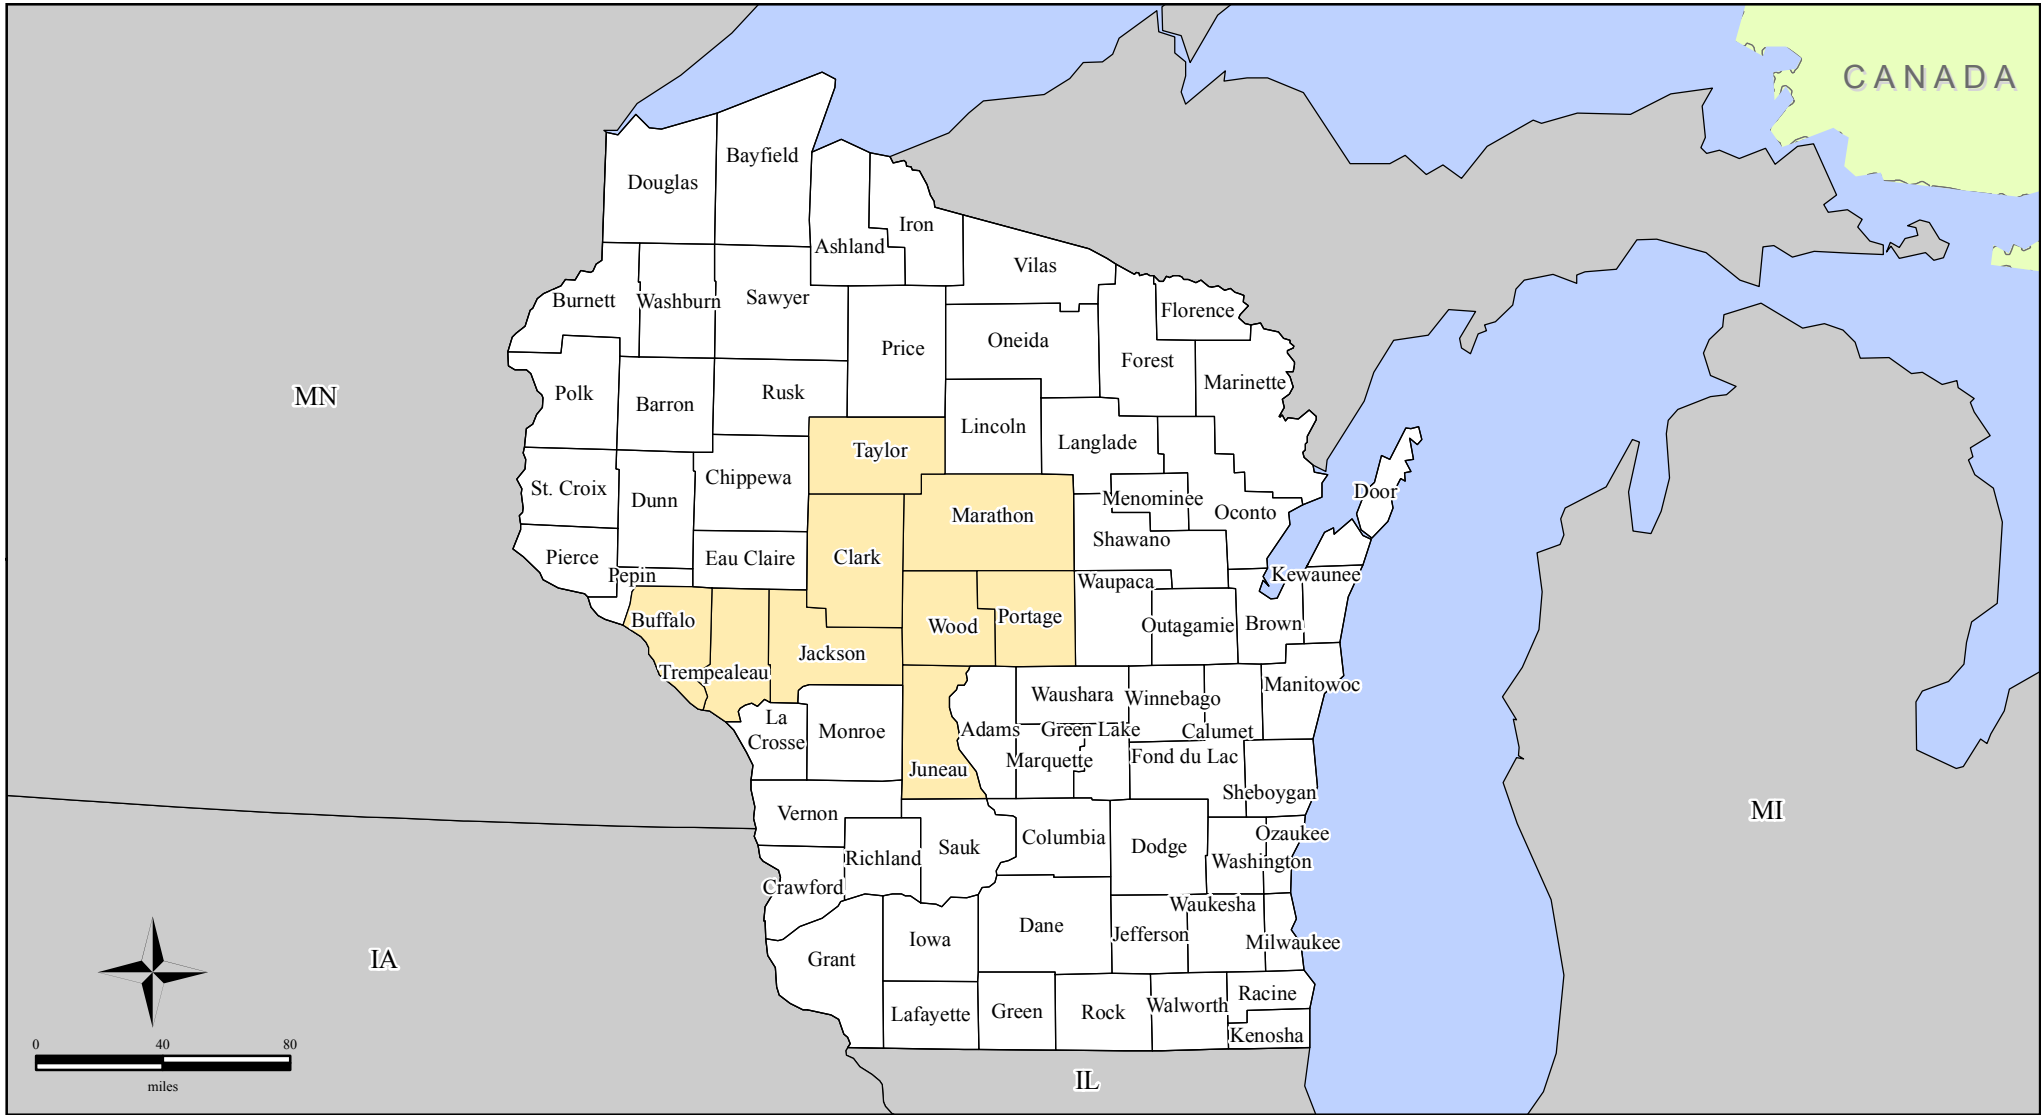

FEMA-1944-DR, Wisconsin Disaster Declaration as of 10/21/2010

Location Map

Legend

Designated Counties

- No Designation
- Public Assistance

ITS Mapping & Analysis Center
Washington, DC
10/22/10 -- 8:47 AM EDT