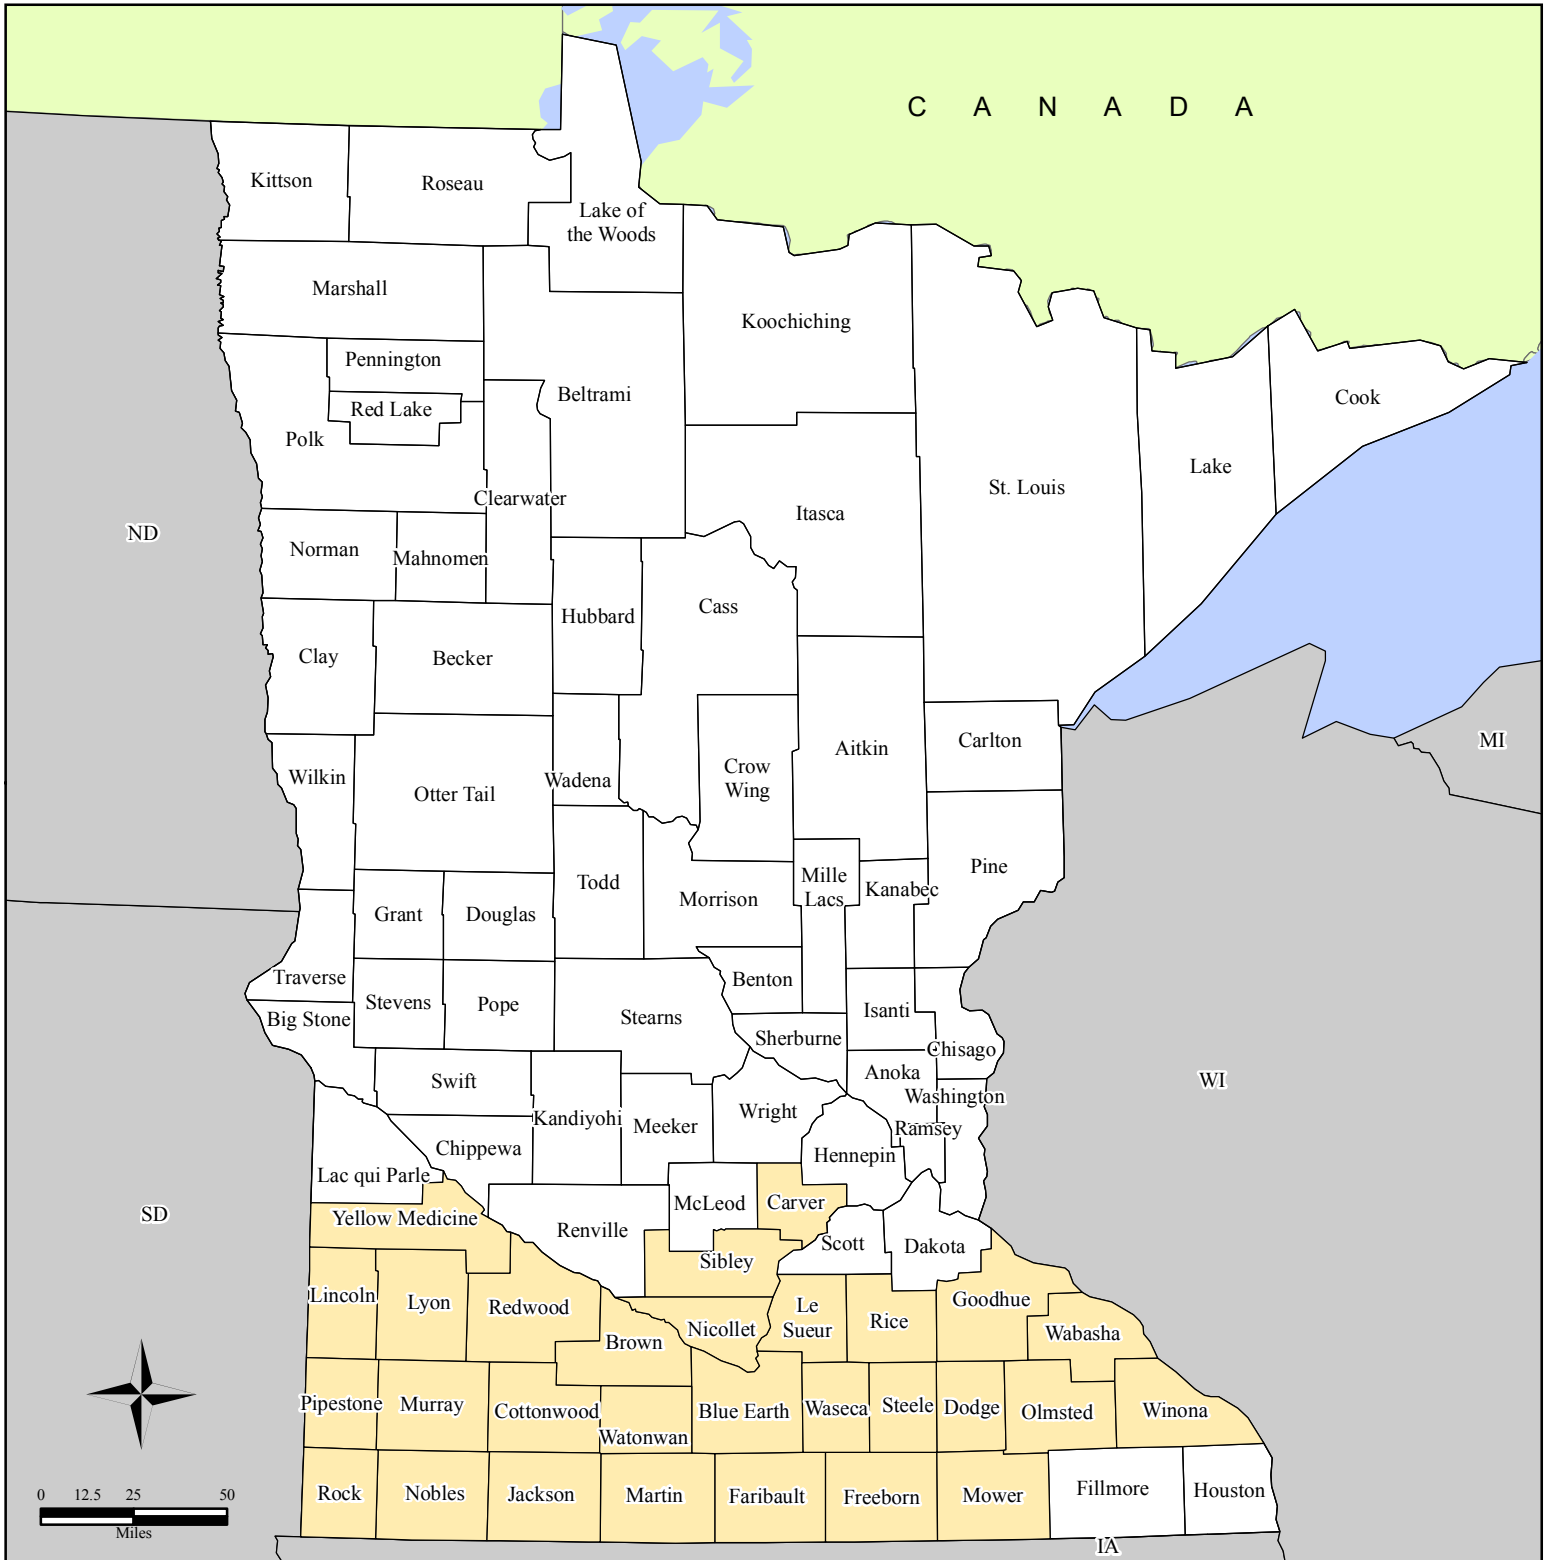

# FEMA-1941-DR, Minnesota

## Disaster Declaration as of 10/19/2010

**Location Map**

**Legend**

*All counties are eligible for Hazard Mitigation*

ITS Mapping & Analysis Center  
Washington, DC  
10/19/10 -- 11:50 AM EDT

Source: Disaster Federal Registry Notice  
Amendment No. 2 - 10/19/2010