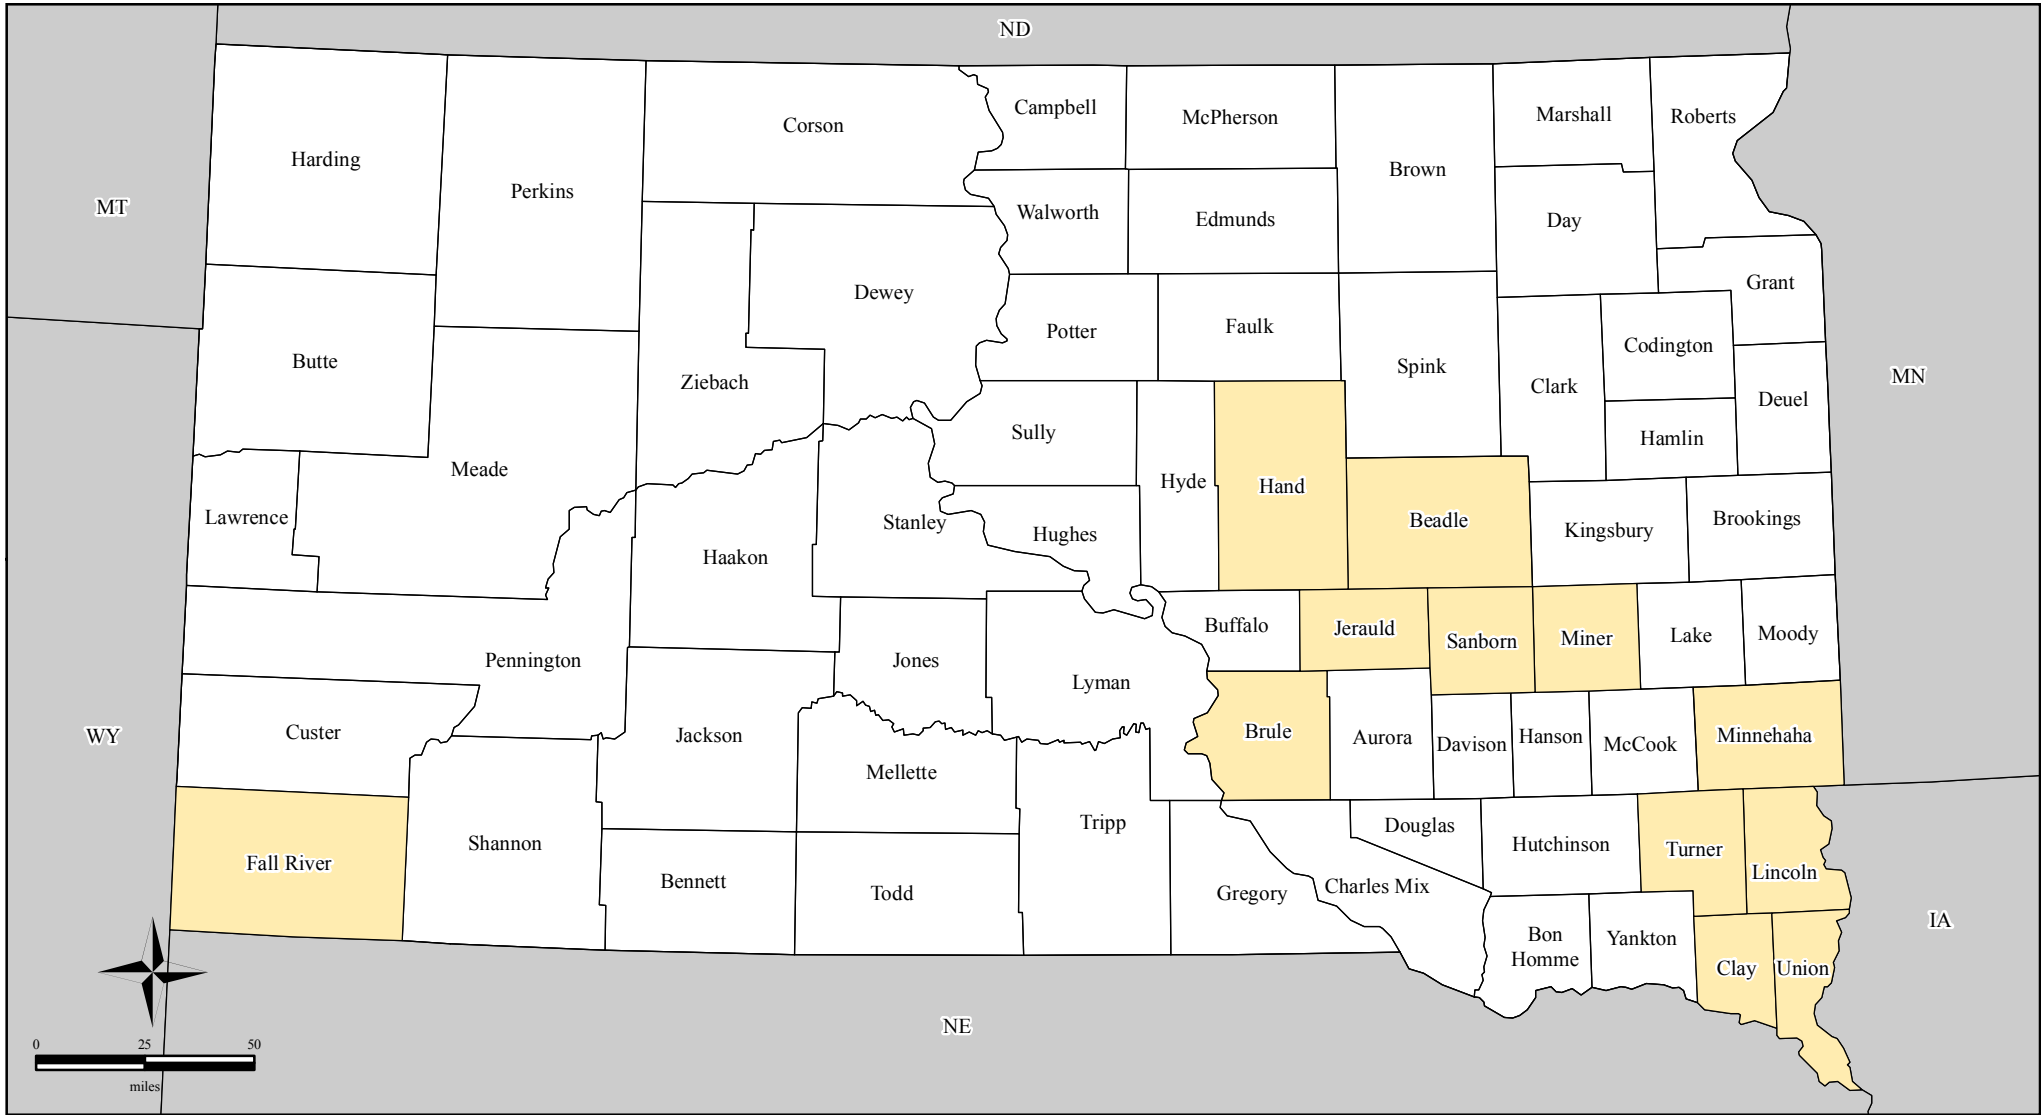

FEMA-1938-DR, South Dakota Disaster Declaration as of 09/23/2010

Location Map

Legend

Designated Counties

- No Designation
- Public Assistance

All counties in the State of South Dakota are eligible to apply for assistance under the Hazard Mitigation Grant Program.

ITS Mapping & Analysis Center
Washington, DC
09/24/10 -- 9:20 AM EDT

Source: Disaster Federal Registry Notice
09/23/2010