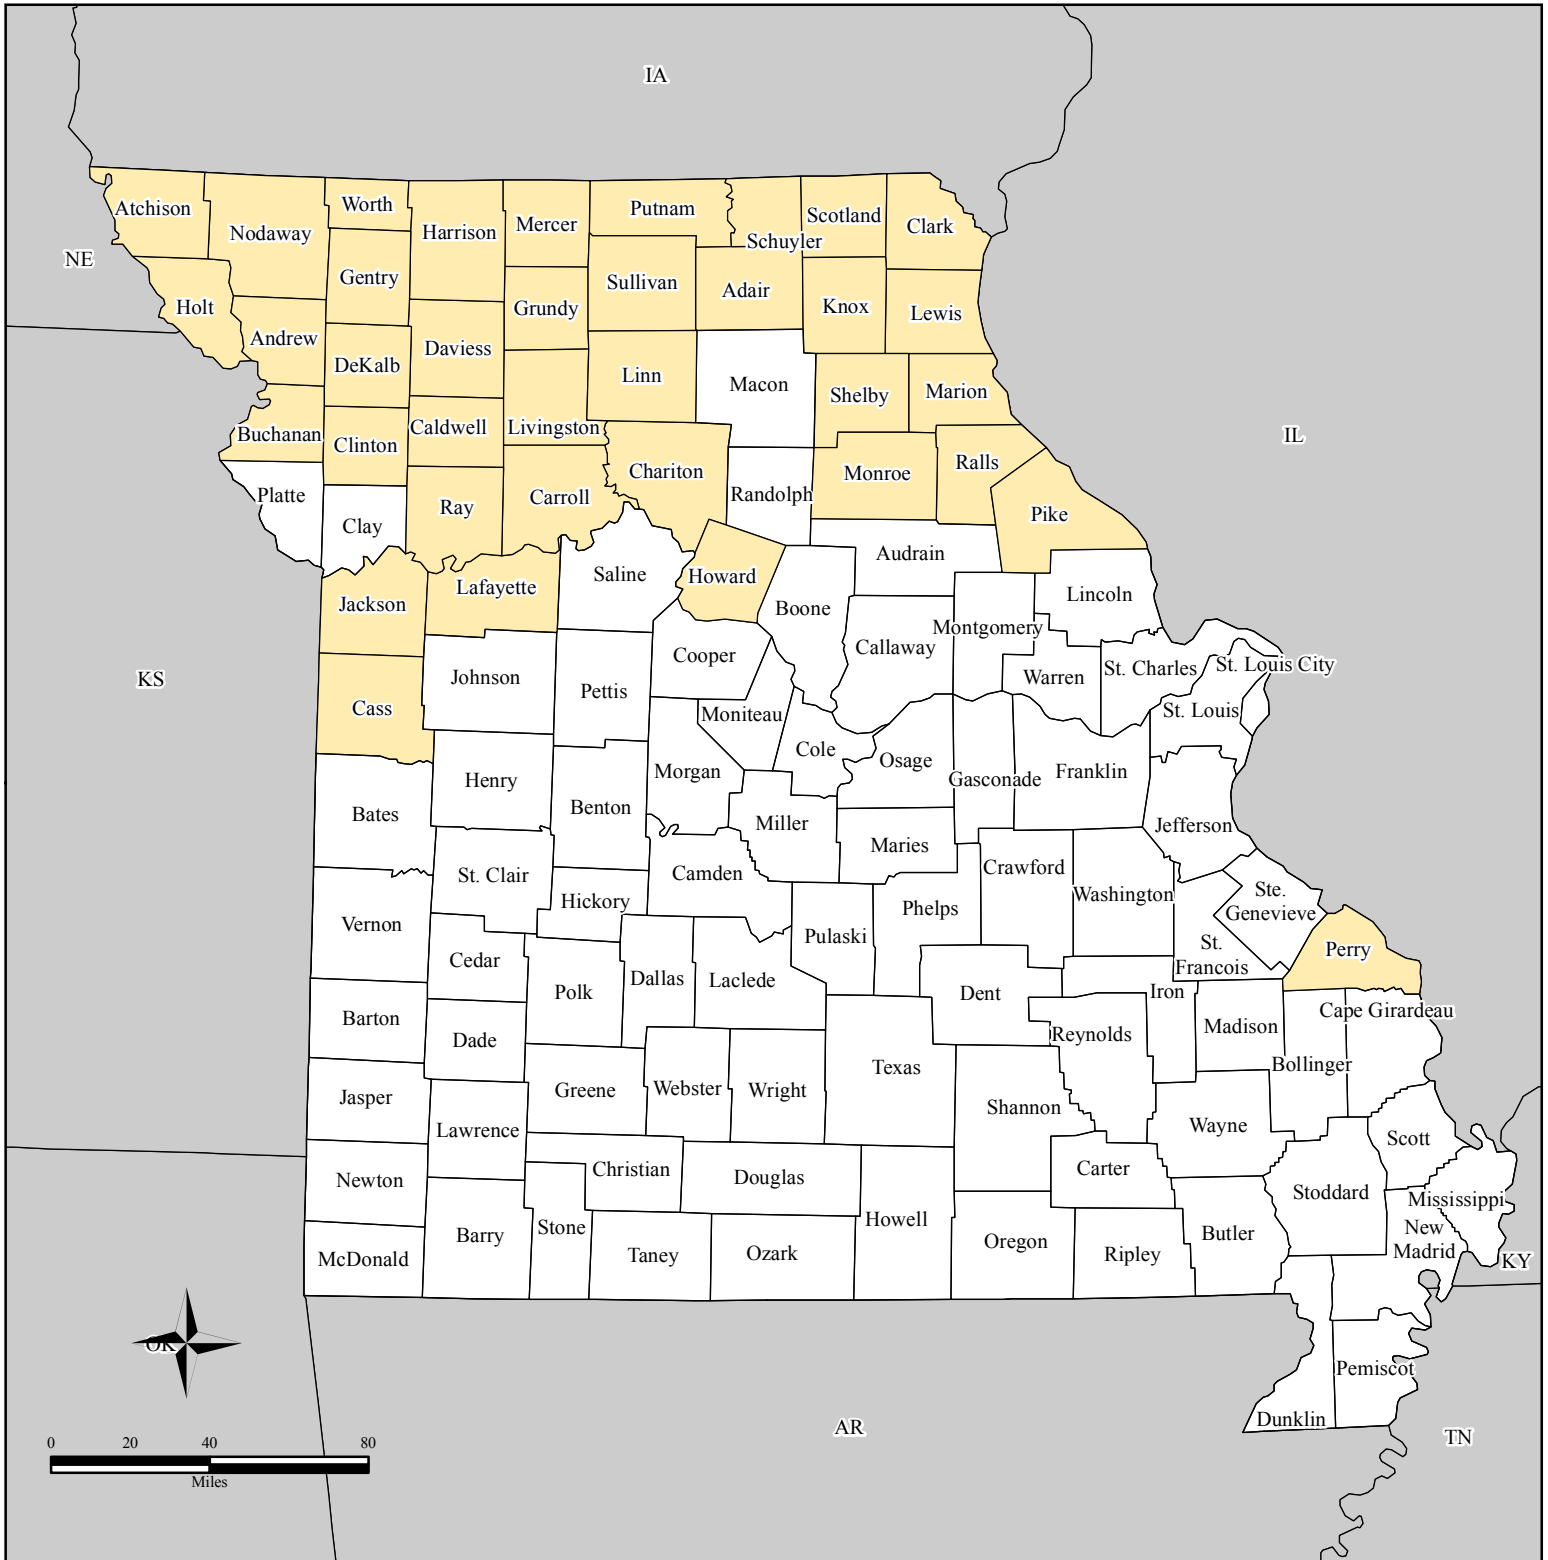

FEMA-1934-DR, Missouri

Disaster Declaration as of 09/20/2010

Location Map

Legend

Designated Counties

- No Designation
- Public Assistance

All counties are eligible for Hazard Mitigation

*ITS Mapping & Analysis Center
Washington, DC
09/20/10 -- 2:15 PM EDT*