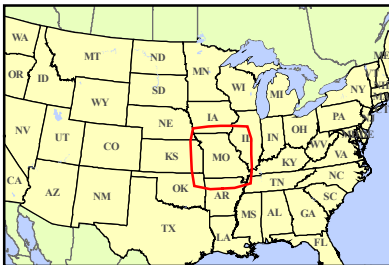

FEMA-1934-DR, Missouri

Disaster Declaration as of 09/20/2010

Location Map

Legend

Designated Counties

- No Designation
- Public Assistance

All counties are eligible for Hazard Mitigation

*ITS Mapping & Analysis Center
Washington, DC
09/20/10 -- 2:15 PM EDT*