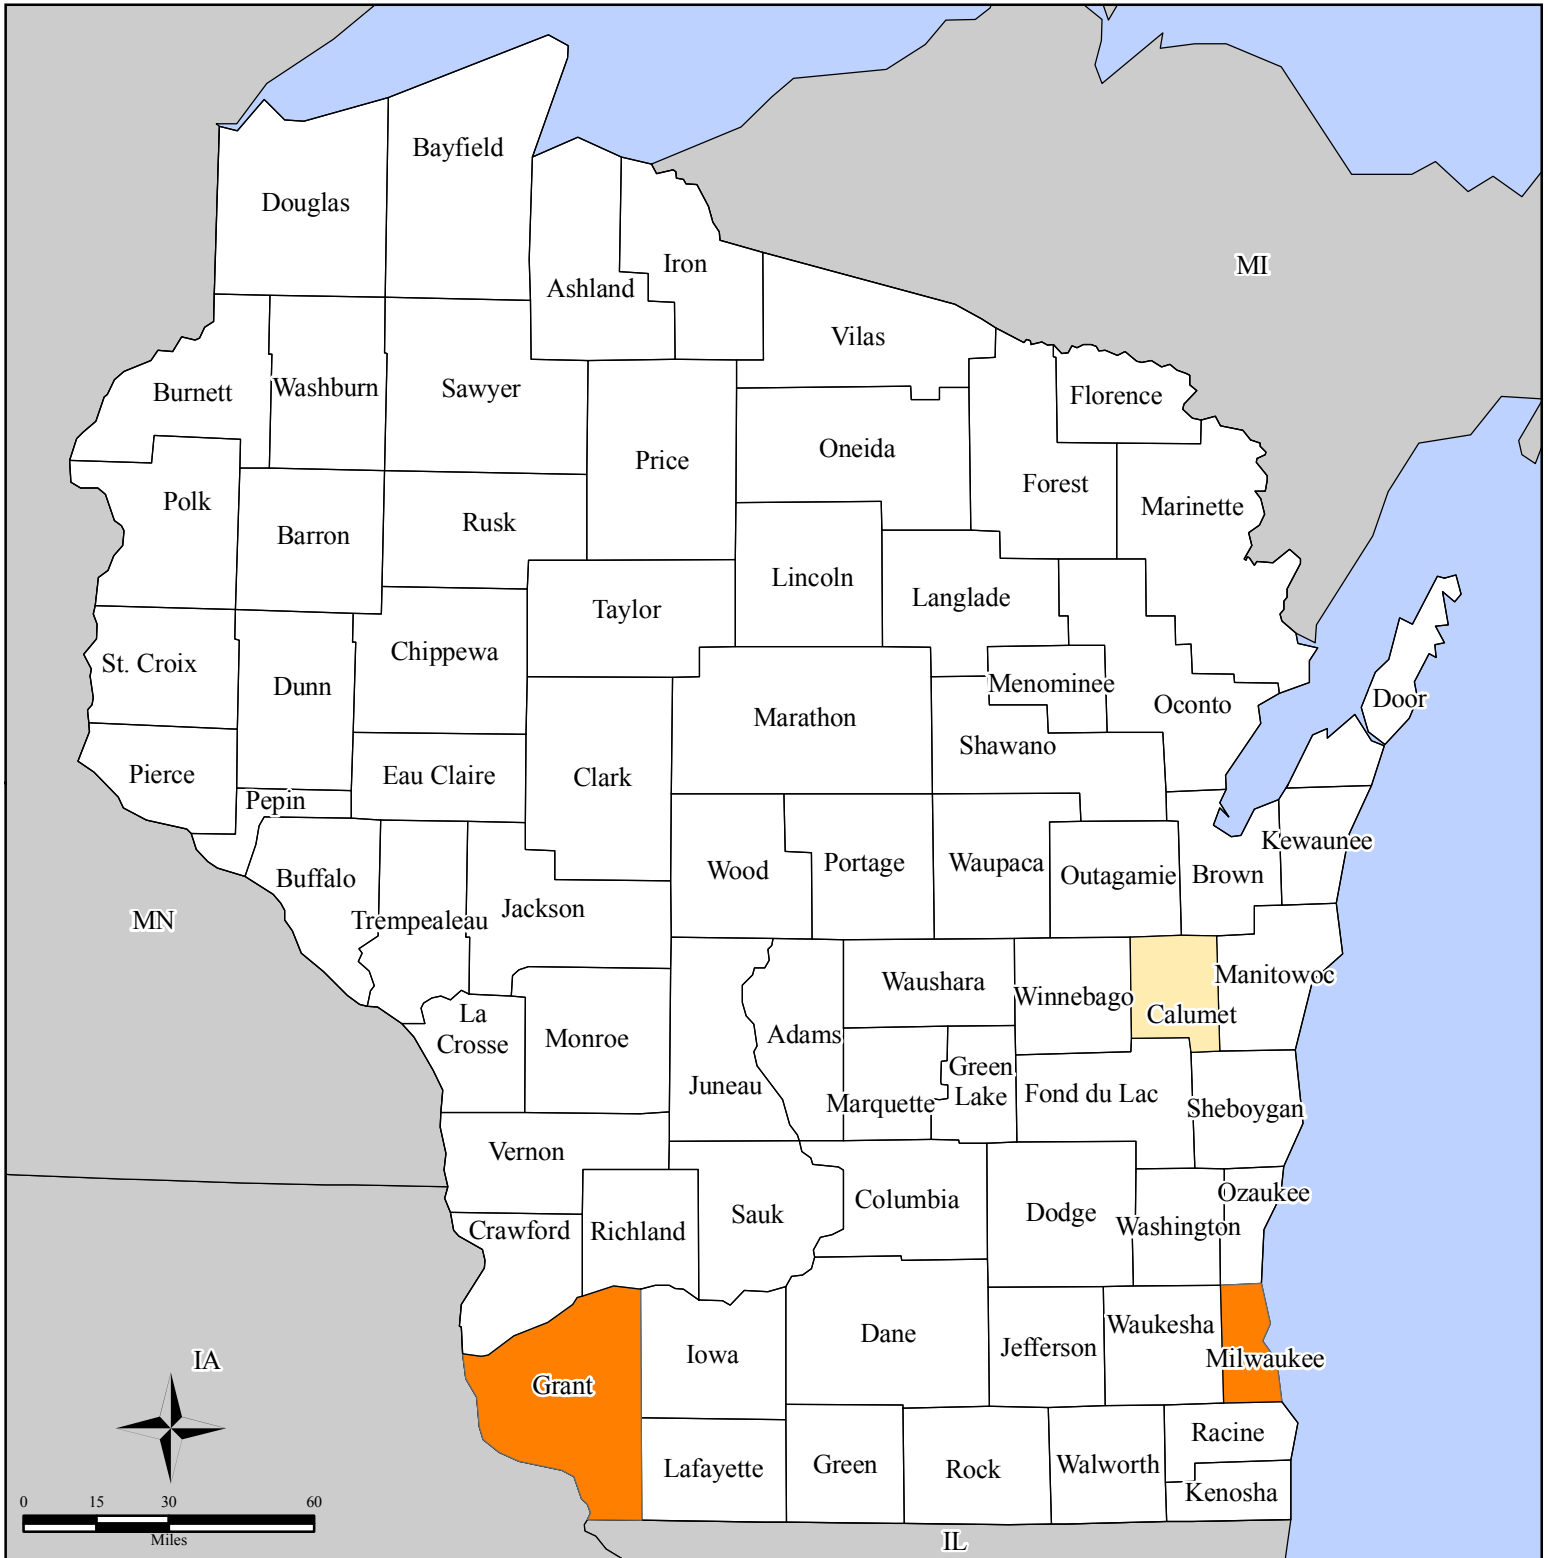

FEMA-1933-DR, Wisconsin Disaster Declaration as of 09/18/2010

Location Map

Legend

Designated Counties

- No Designation
- Public Assistance
- Individual Assistance and Public Assistance

All counties in the State of Wisconsin are eligible to apply for assistance under the Hazard Mitigation Grant Program.