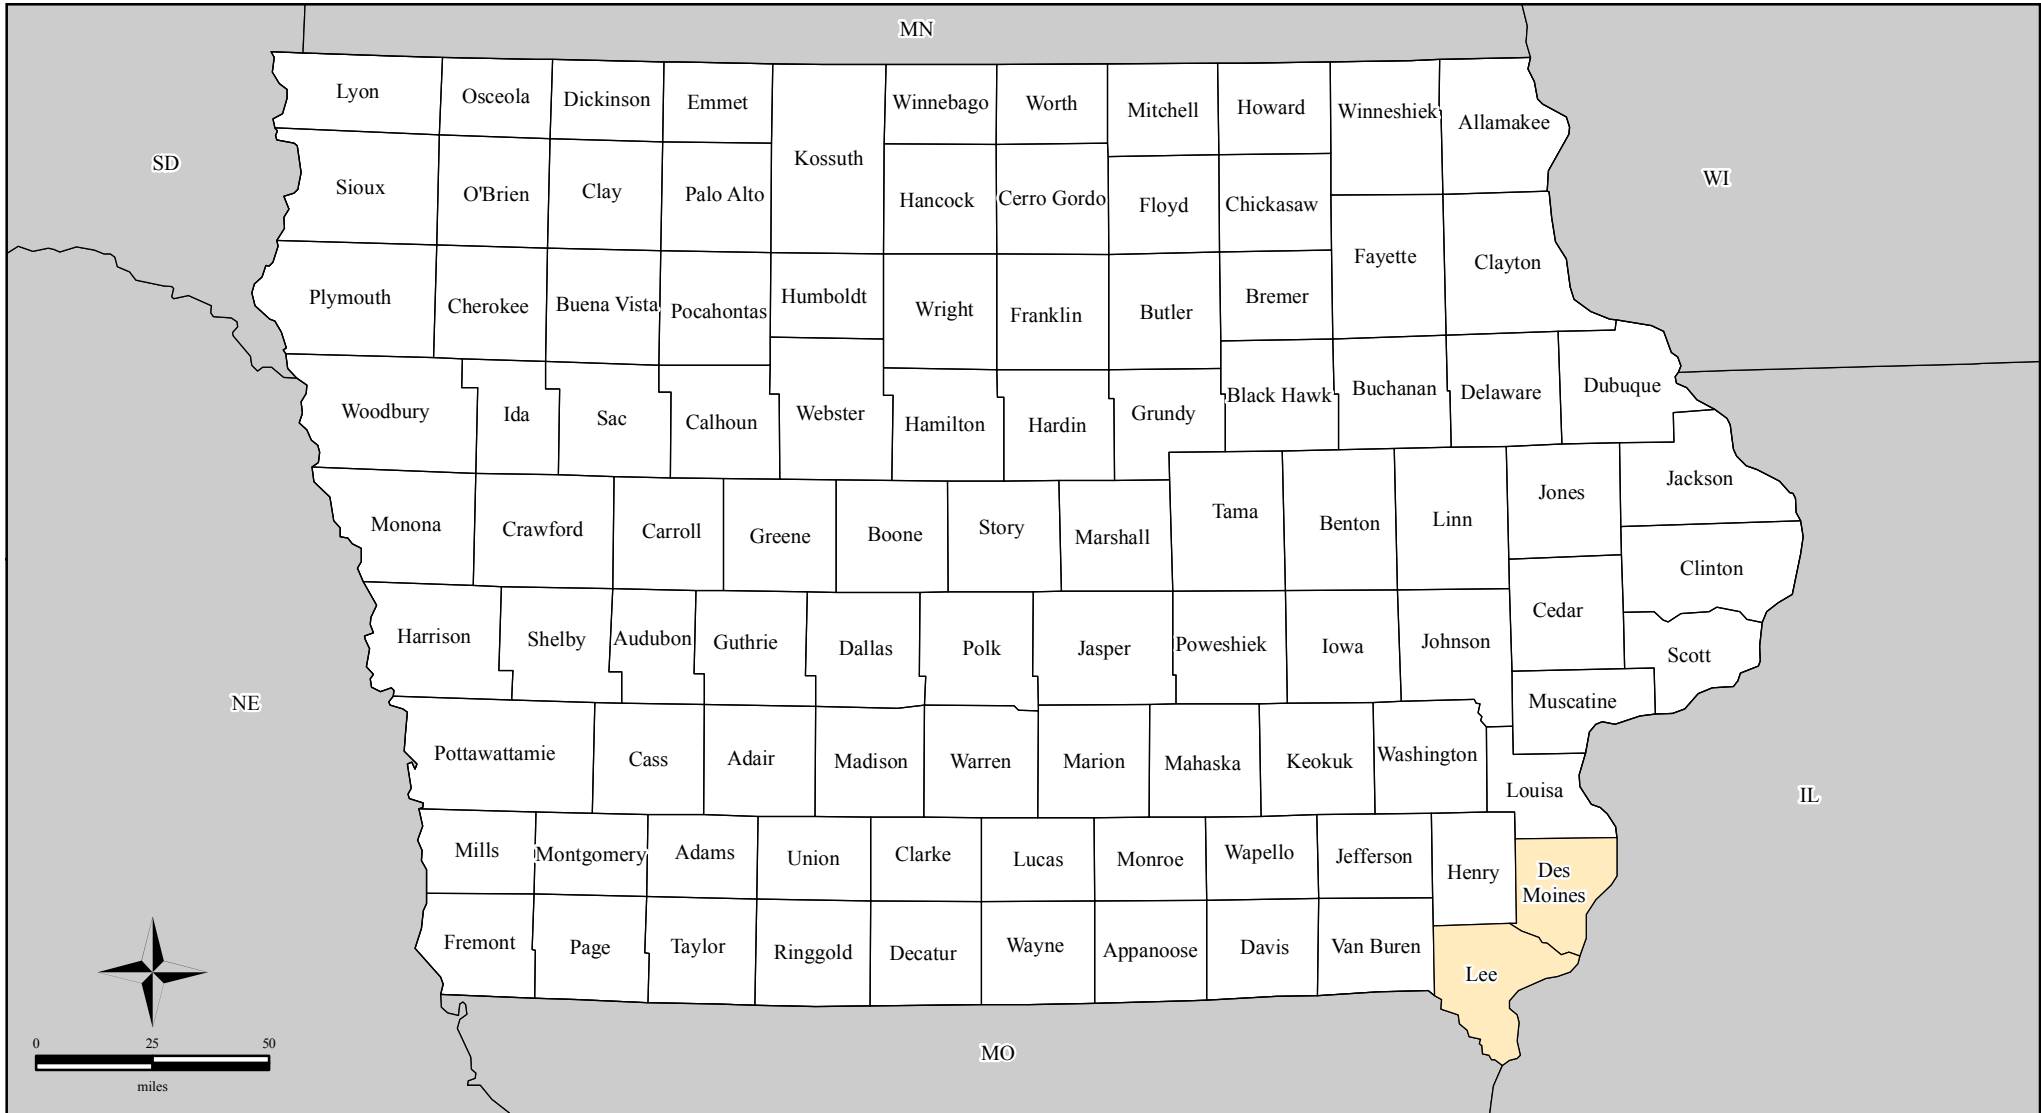

FEMA-1928-DR, Iowa

Disaster Declaration as of 07/27/2010

Location Map

Legend

Designated Counties

- No Designation
- Public Assistance

All counties in the State of Iowa are eligible to apply for assistance under the Hazard Mitigation Grant Program.

ITS Mapping & Analysis Center
Washington, DC
07/27/10 -- 1:35 PM EDT

*Source: Disaster Federal Registry Notice
07/27/2010*