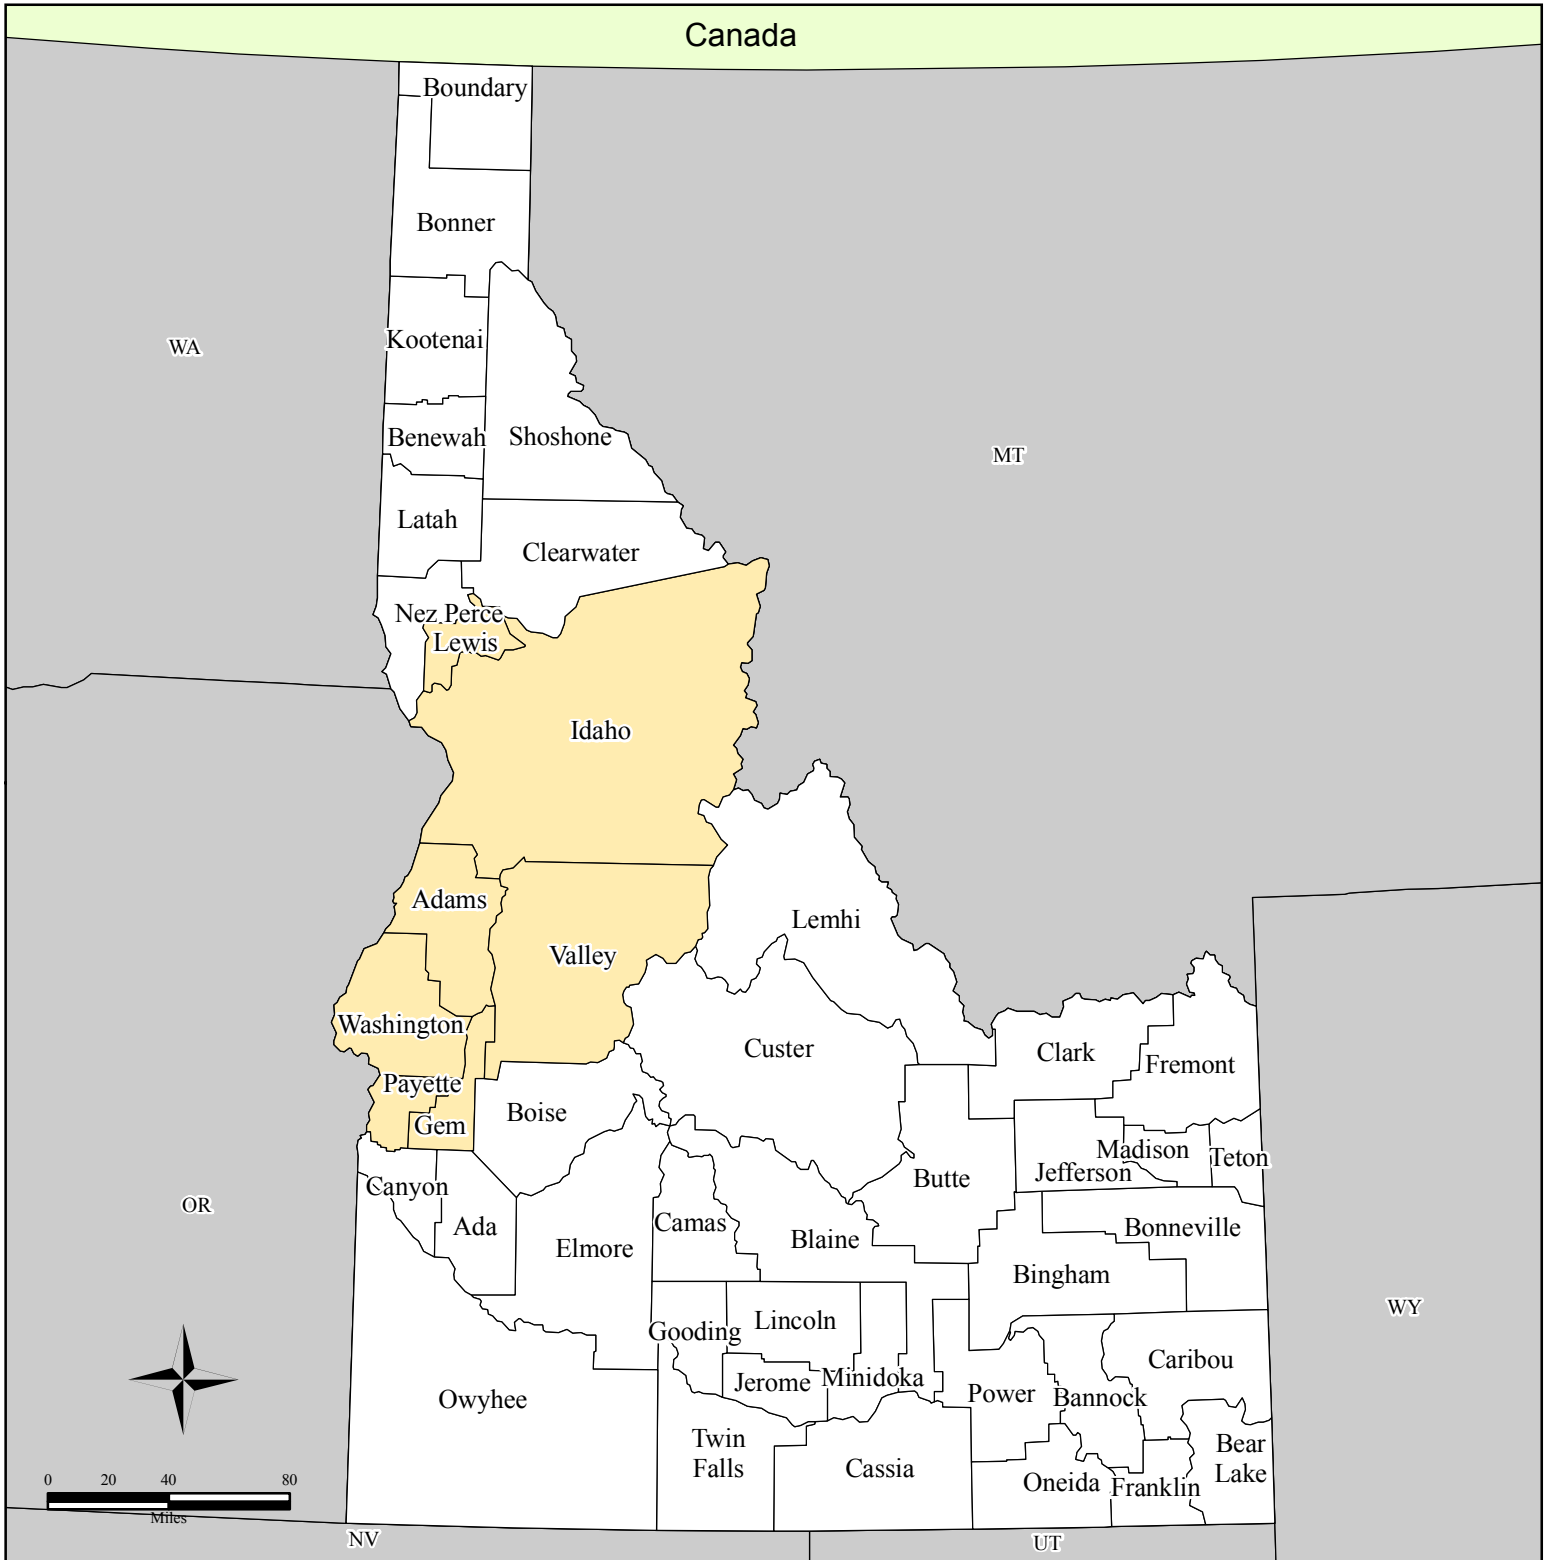

FEMA-1927-DR, Idaho

Disaster Declaration as of 07/27/2010

Location Map

Legend

Designated Counties

- No designation
- Public Assistance

All counties in the State of Idaho are eligible to apply for assistance under the Hazard Mitigation Grant Program.

ITS Mapping & Analysis Center
Washington, DC
07/27/10 -- 12:12 PM EDT

Source: Disaster Federal Registry Notice
07/27/2010