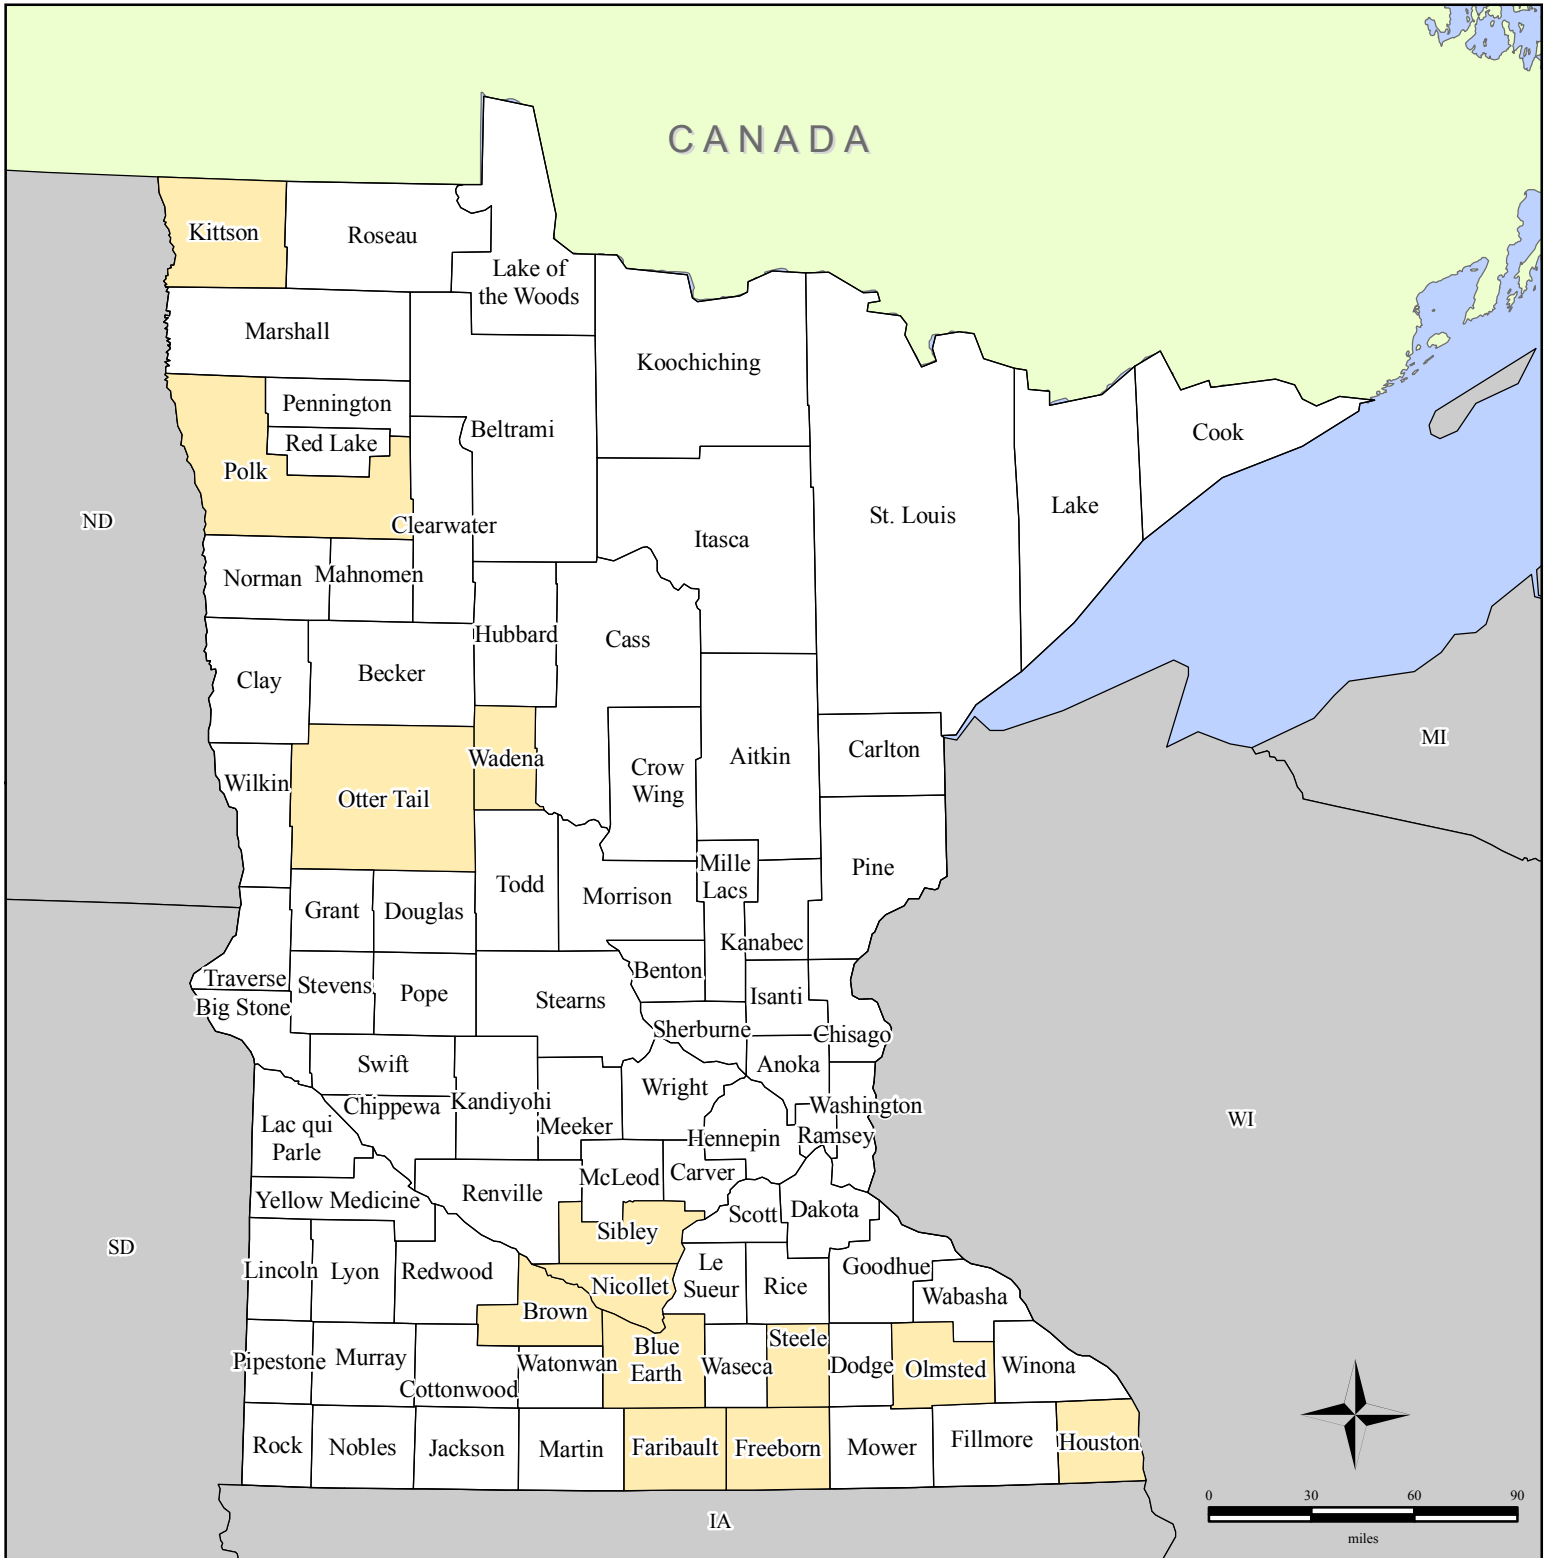

# FEMA-1921-DR, Minnesota

## Disaster Declaration as of 07/26/2010

**Location Map**

**Legend**

ITS Mapping & Analysis Center  
Washington, DC  
07/26/10 -- 4:10 PM EDT

Source: Disaster Federal Registry Notice  
Amedment No. 1 - 07/26/2010