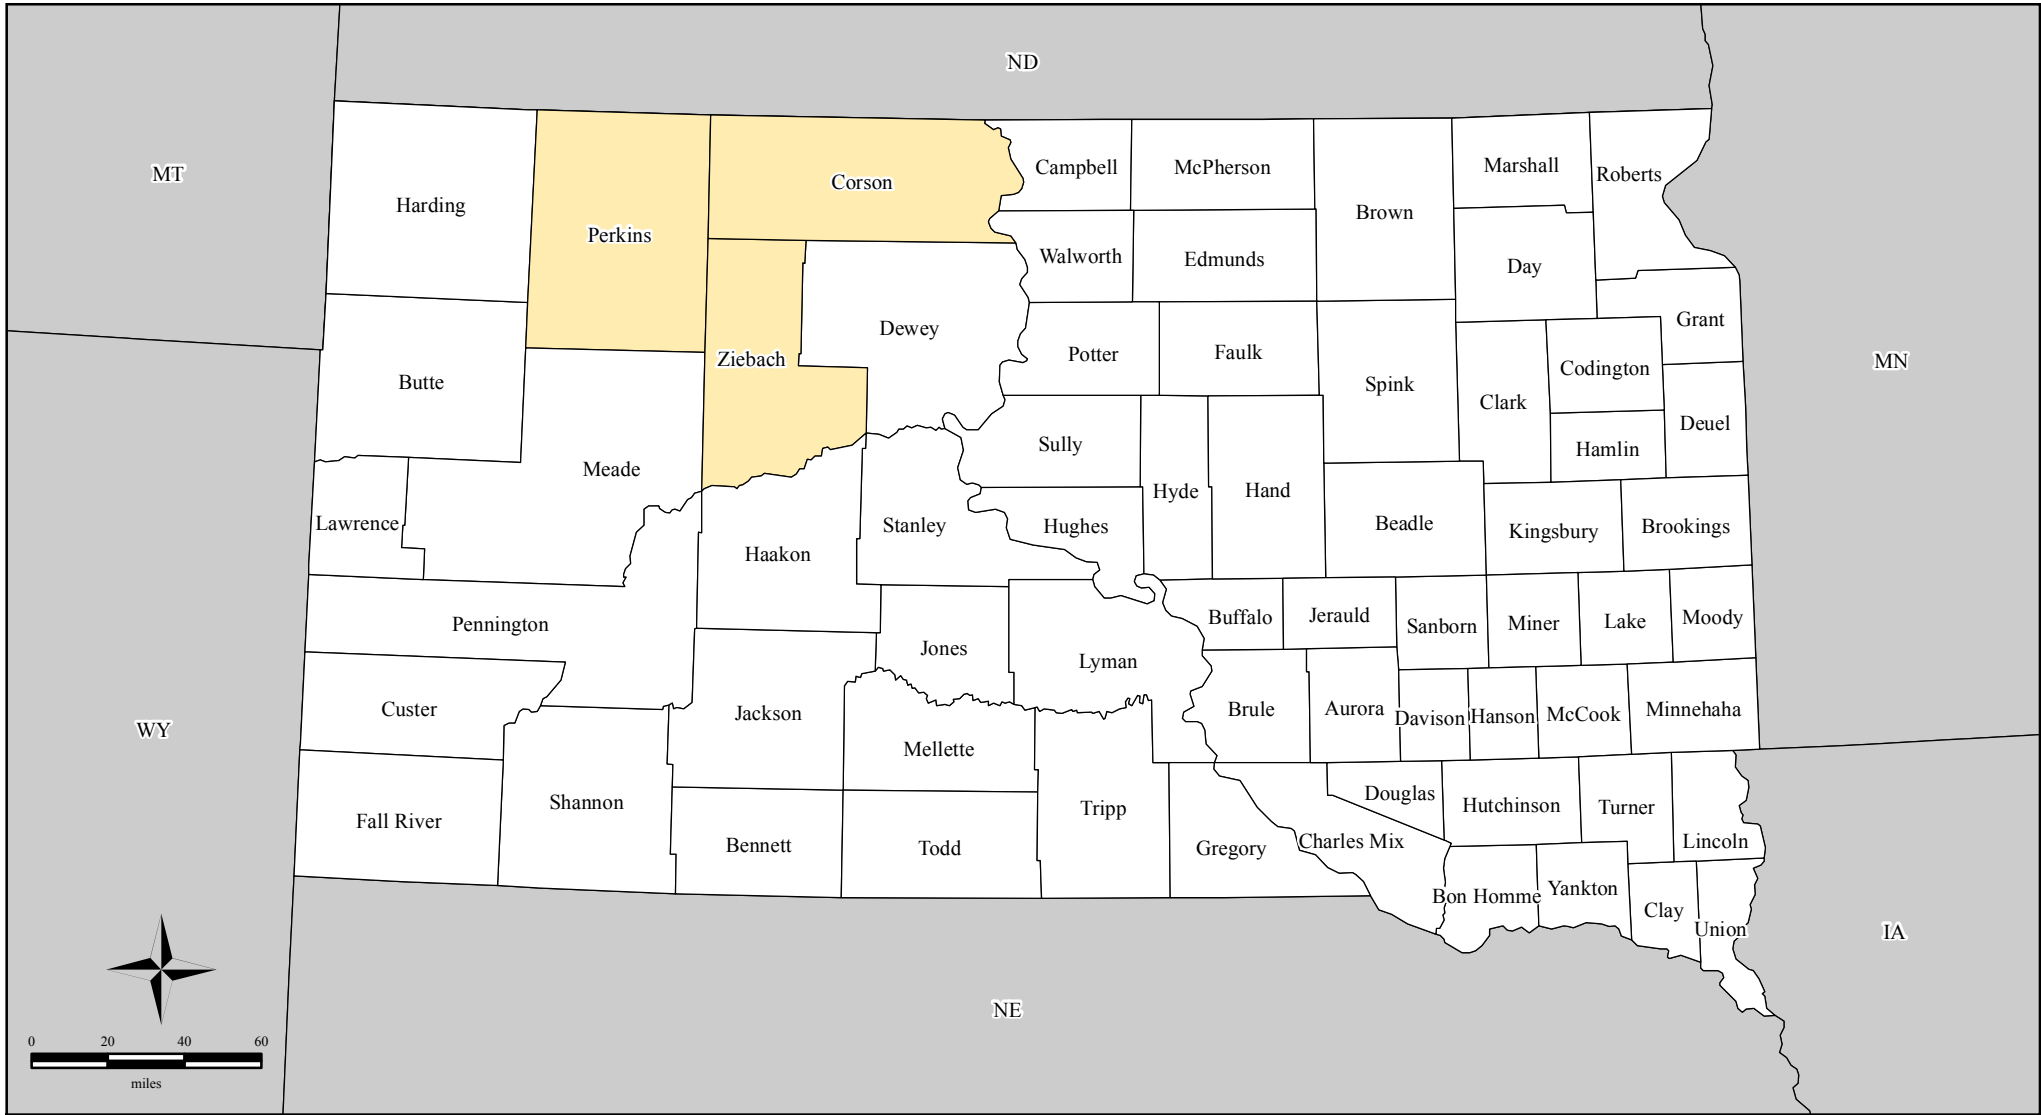

# FEMA-1914-DR, South Dakota

## Disaster Declaration as of 05/13/2010

Location Map

Legend