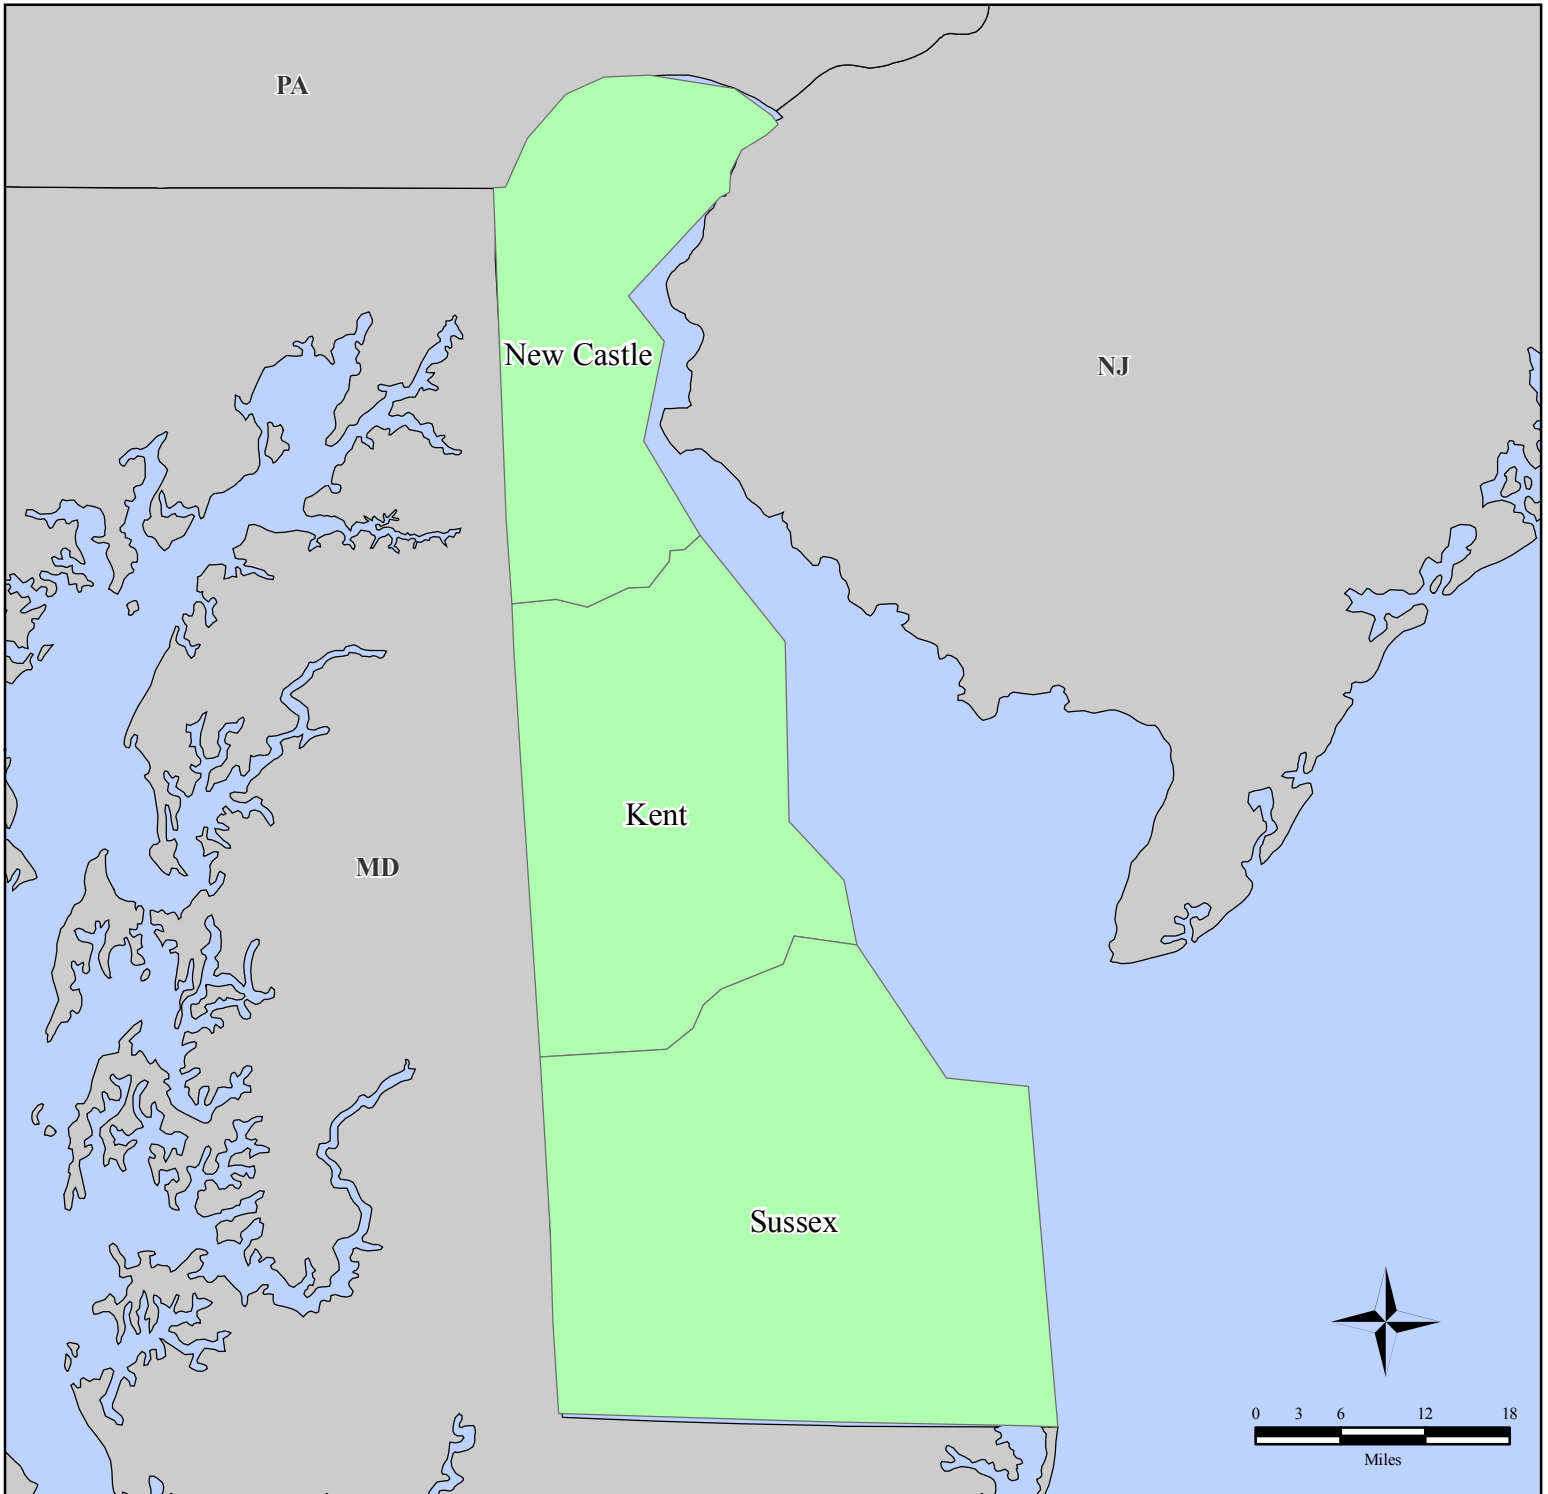

# FEMA-1896-DR, Delaware

## Disaster Declaration as of 03/31/2010

**Location Map**

### Legend