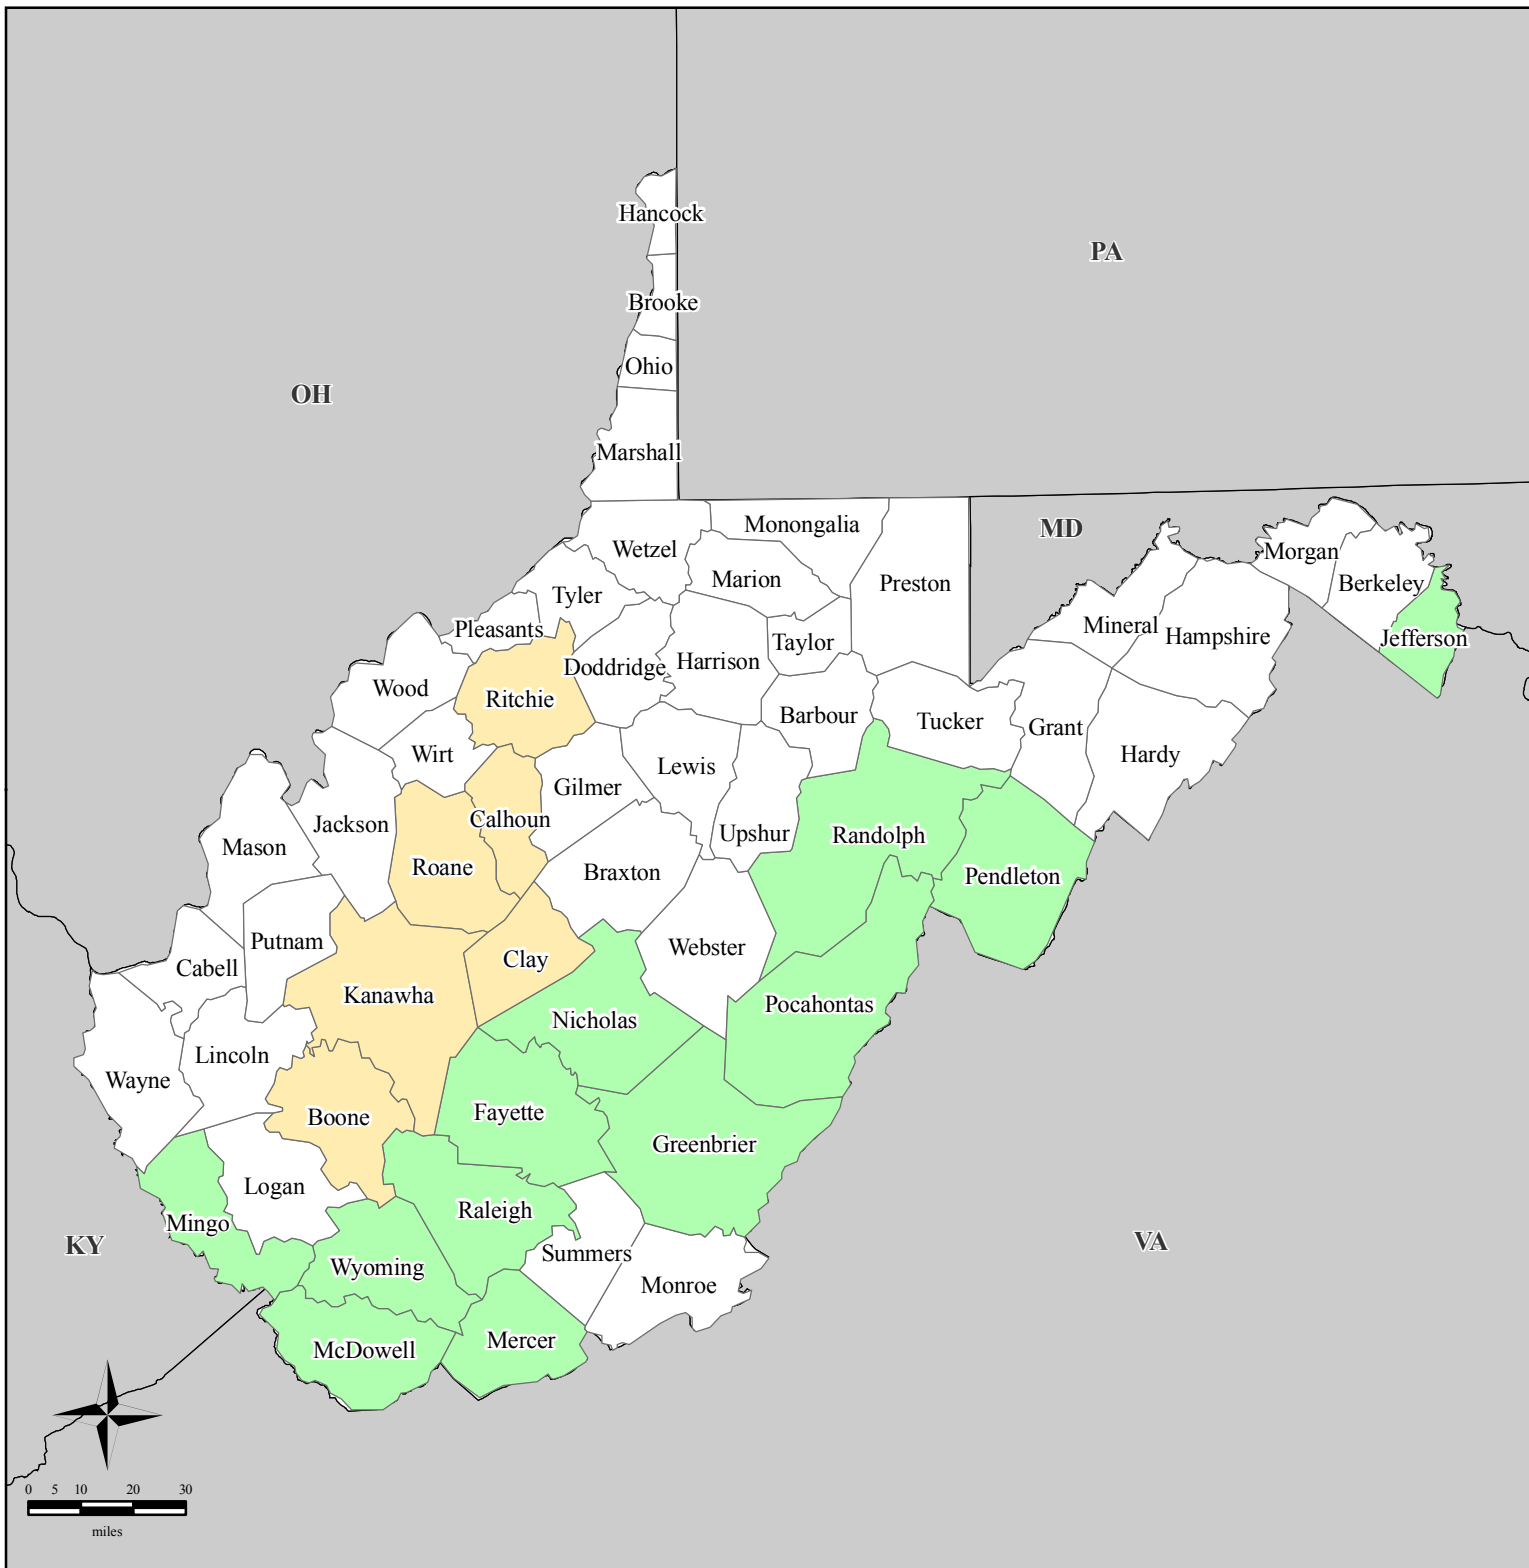

FEMA1881-DR, West Virginia Disaster Declaration as of 06/10/2010

Location Map

Legend

Designated Counties	
	No Designation
	Public Assistance
	Public Assistance & Public Assistance - Snow Removal

FEMA

ITS Mapping & Analysis Center
Washington, DC
06/11/10 -- 7:49 AM EDT