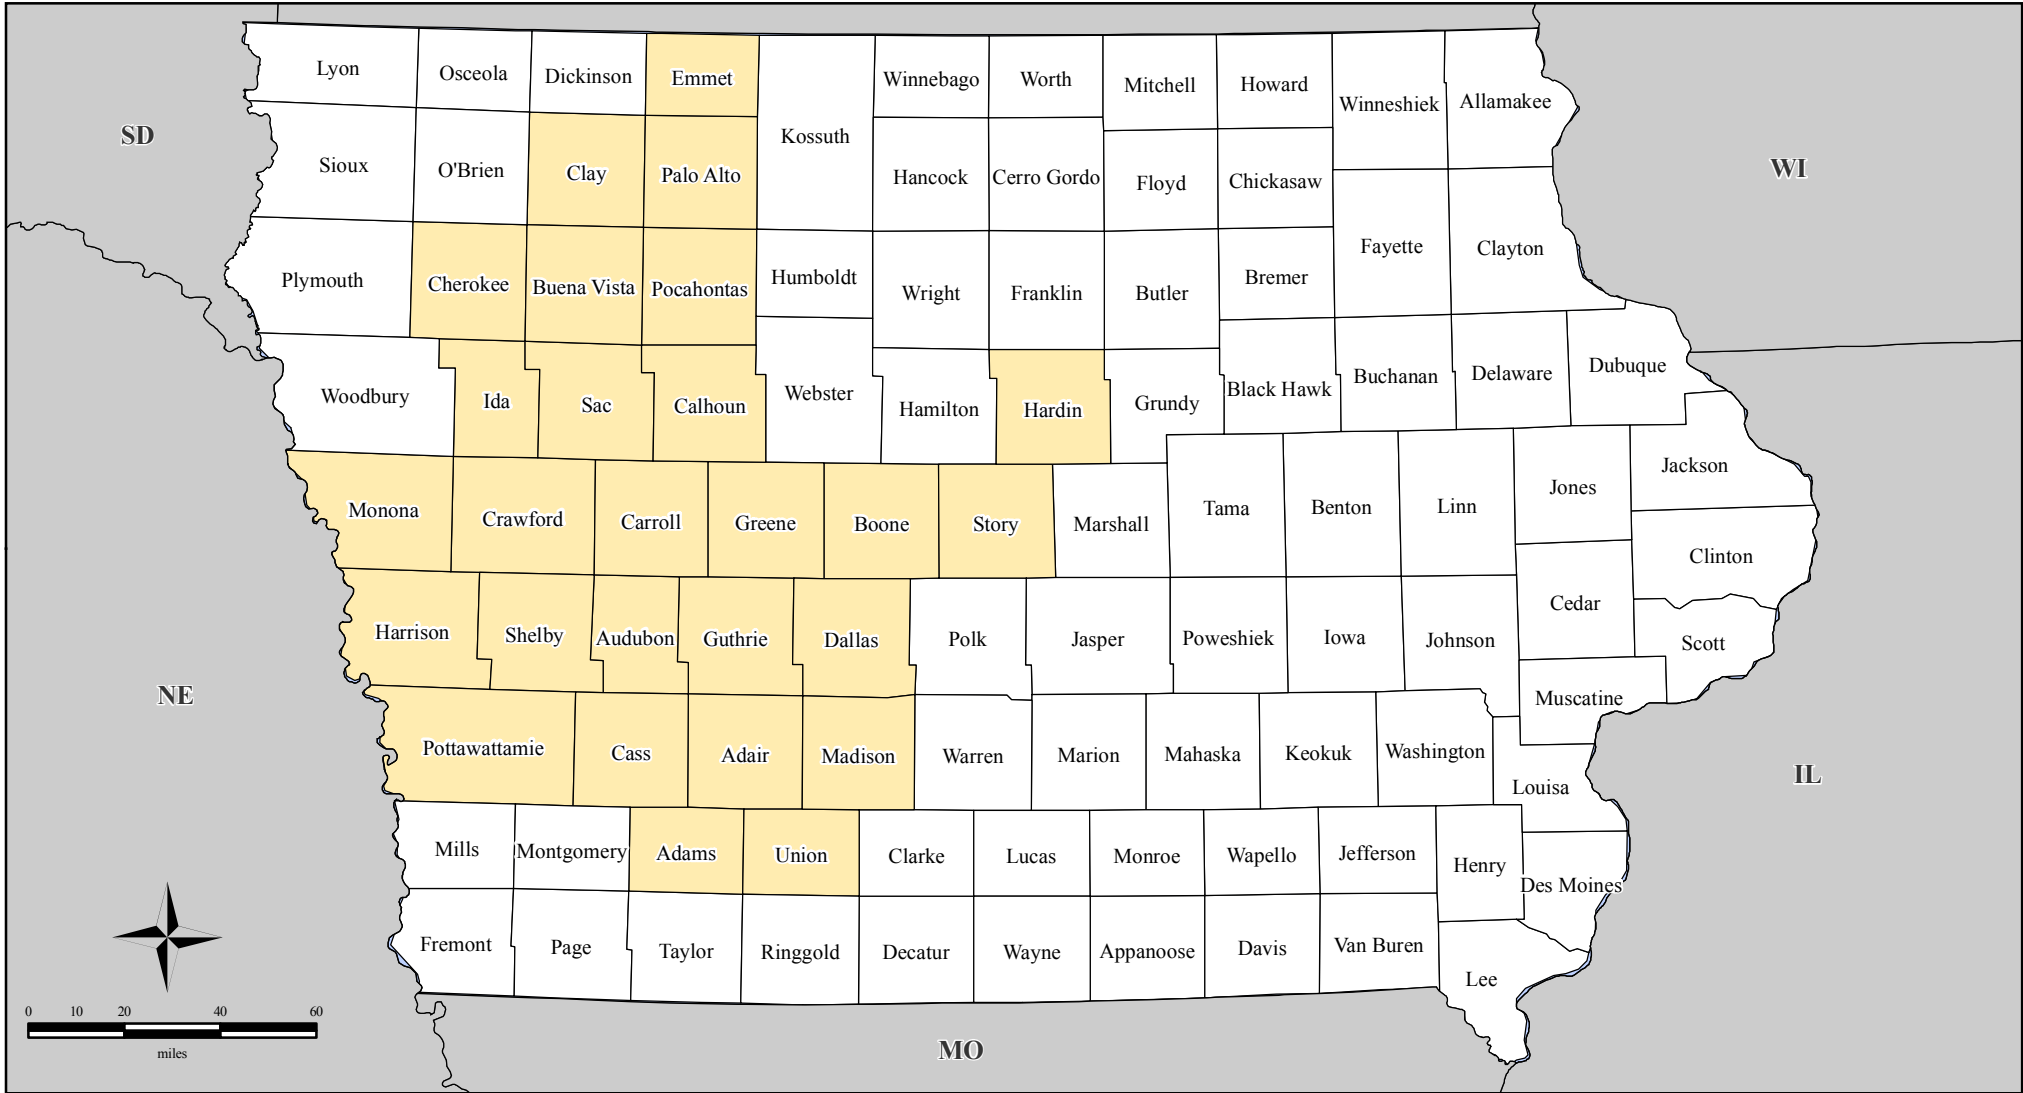

# FEMA-1880-DR, Iowa

## Disaster Declaration as of 03/25/2010

**Location Map**

**Legend**

**Designated Counties**

- No Designation
- Public Assistance

*ITS Mapping & Analysis Center  
Washington, DC  
03/25/10 -- 4:58 PM EDT*

*Source: Disaster Federal Registry Notice  
Amendment No. 1 - 03/25/2010*