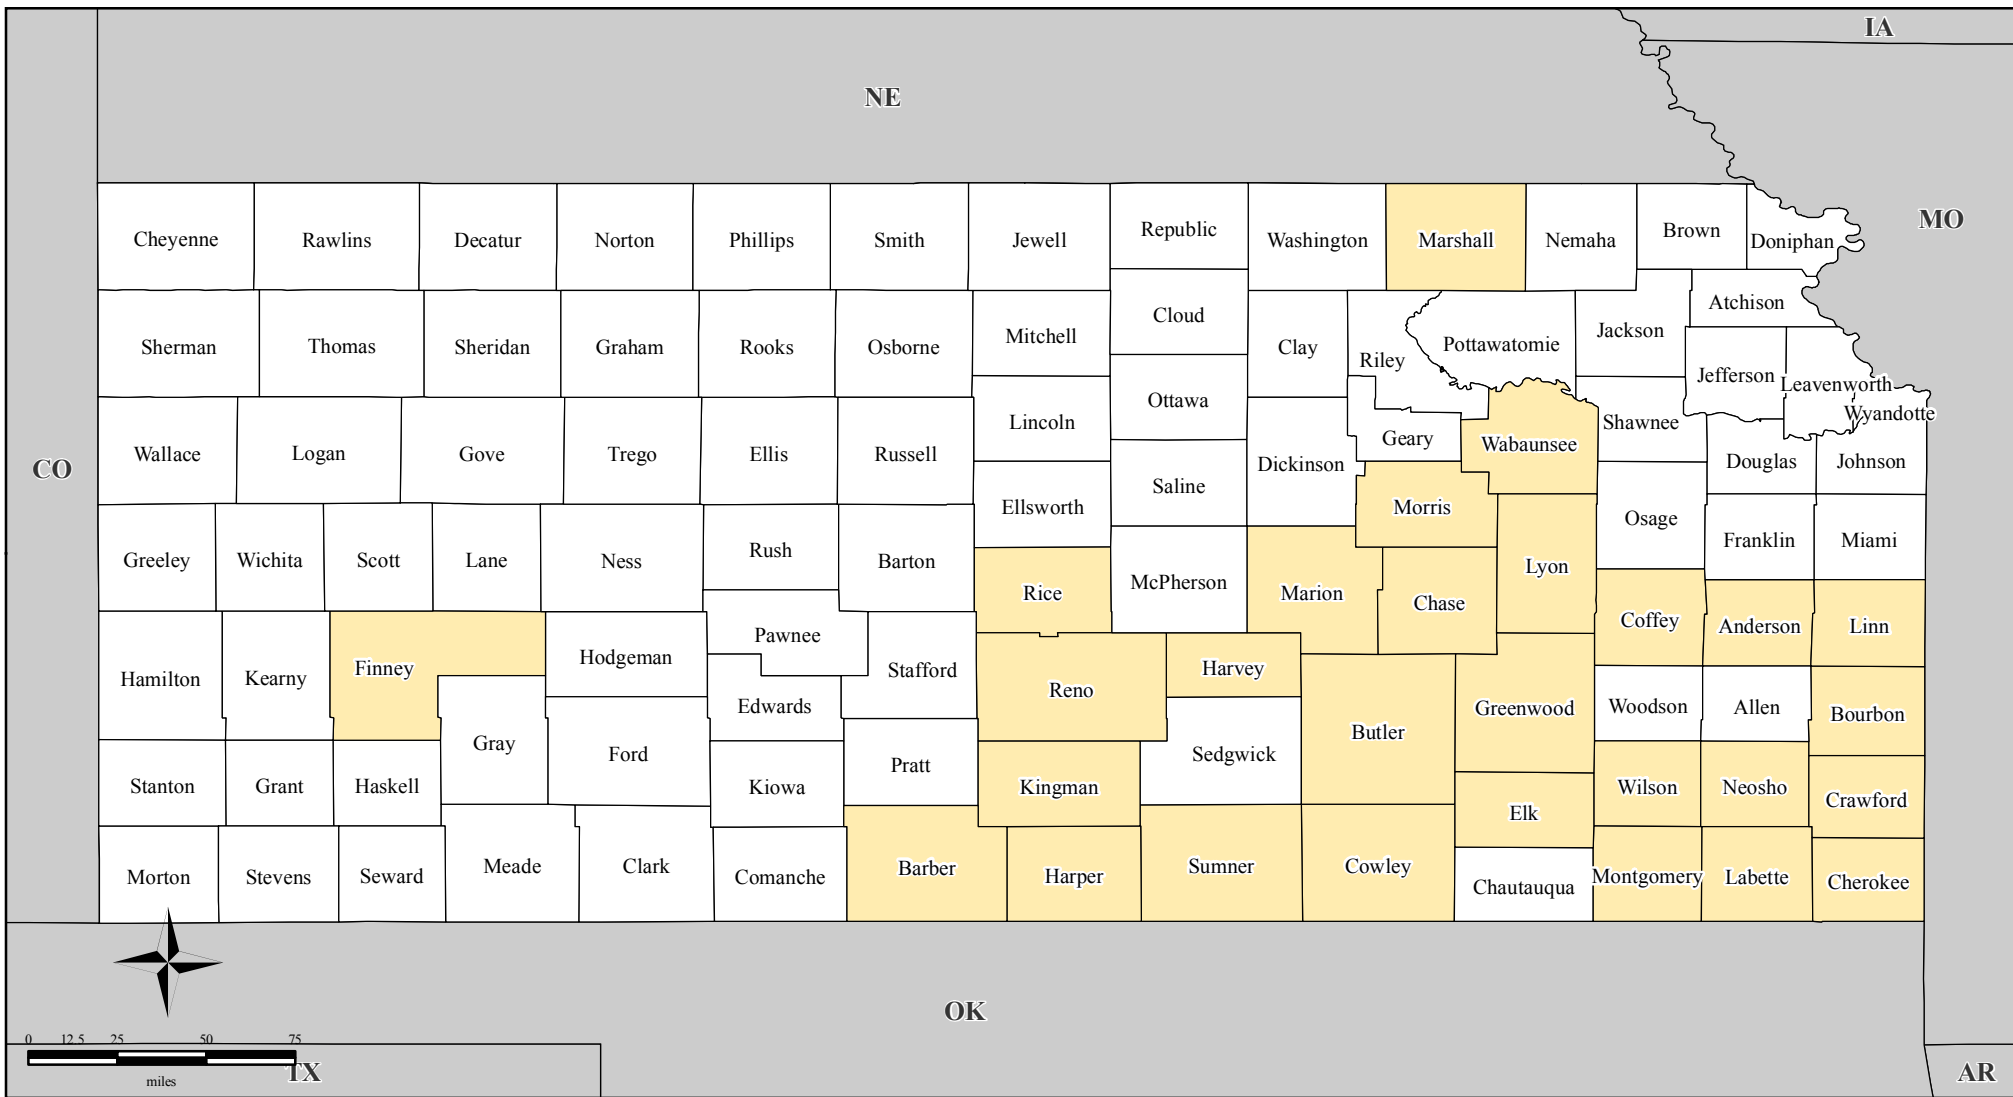

FEMA-1849-DR, Kansas

Disaster Declaration as of 6/25/2009

Location Map

Legend

Designated Counties

- No Designation
- Public Assistance

All counties are eligible for Hazard Mitigation

FEMA

*ITS Mapping & Analysis Center
Washington, DC
06/25/09 -- 4:01 PM EDT*

*Source: Disaster Federal Registry Notice
06/25/2009*