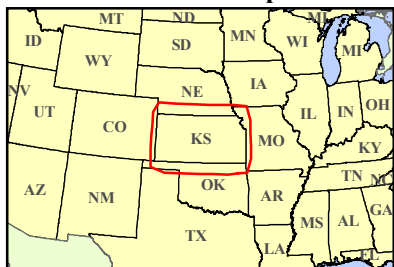

FEMA-1849-DR, Kansas

Disaster Declaration as of 6/25/2009

Location Map

Legend

Designated Counties

- No Designation
- Public Assistance

All counties are eligible for Hazard Mitigation

FEMA