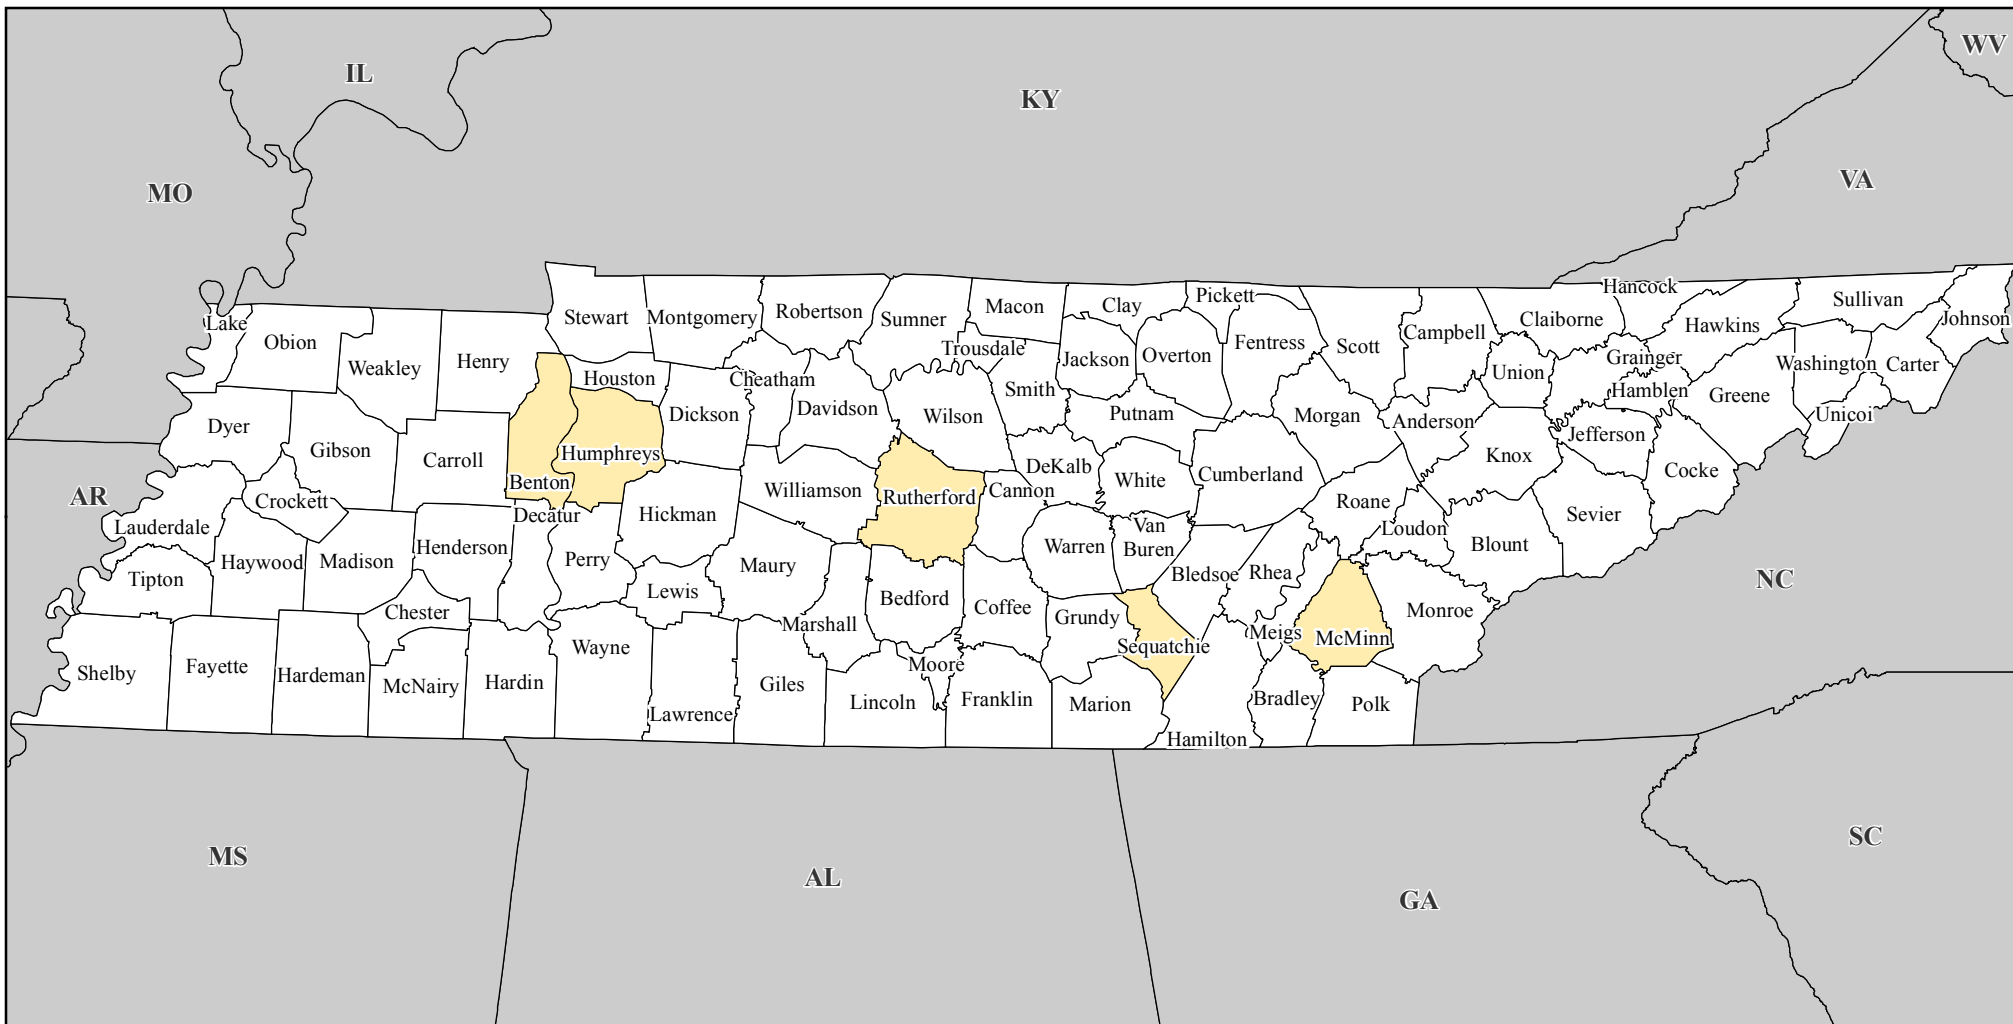

FEMA-1839-DR, Tennessee

Disaster Declaration as of 05/21/2009

Location Map

Legend

All counties are eligible for Hazard Mitigation

FEMA

*IITS Mapping & Analysis Center
Washington, DC
05/21/09 -- 3:22 PM EDT*