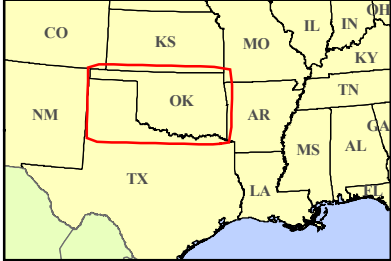

FEMA-1707-DR, Oklahoma

Disaster Declaration as of 07/23/2007

Location Map

Legend

Designated Counties	
	No Designation
	Public Assistance

All counties are eligible for Hazard Mitigation

FEMA

*ITS Mapping & Analysis Center
Washington, DC
07/23/07 -- 02:50 PM EDT*