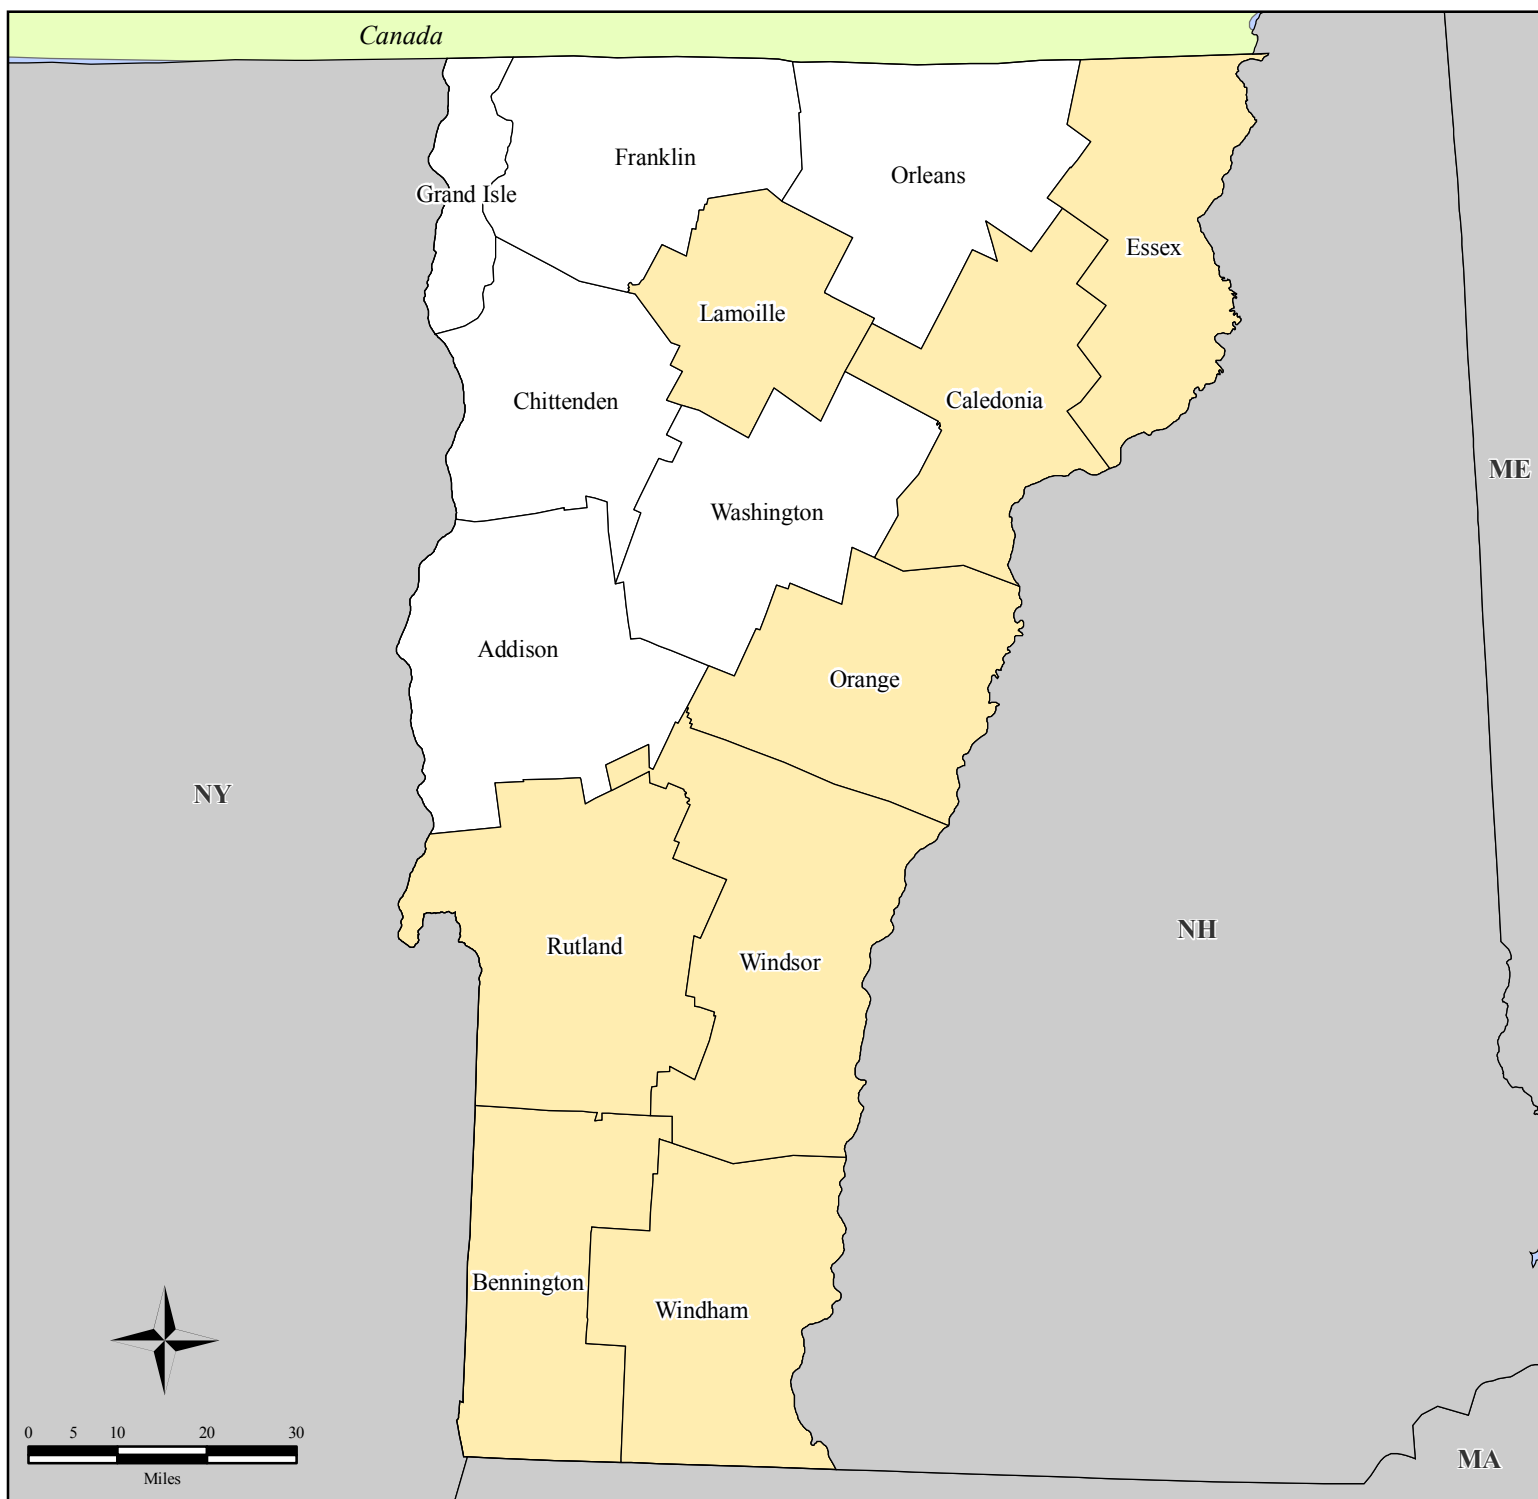

FEMA-1698-DR, Vermont Disaster Declaration as of 06/04/2007

Location Map

Legend

All counties are eligible for Hazard Mitigation

FEMA

*ITS Mapping & Analysis Center
Washington, DC*

06/05/07 -- 07:57 AM EDT

*Source: Disaster Federal Registry Notice
Amendment No. 1 - 06/04/2007*