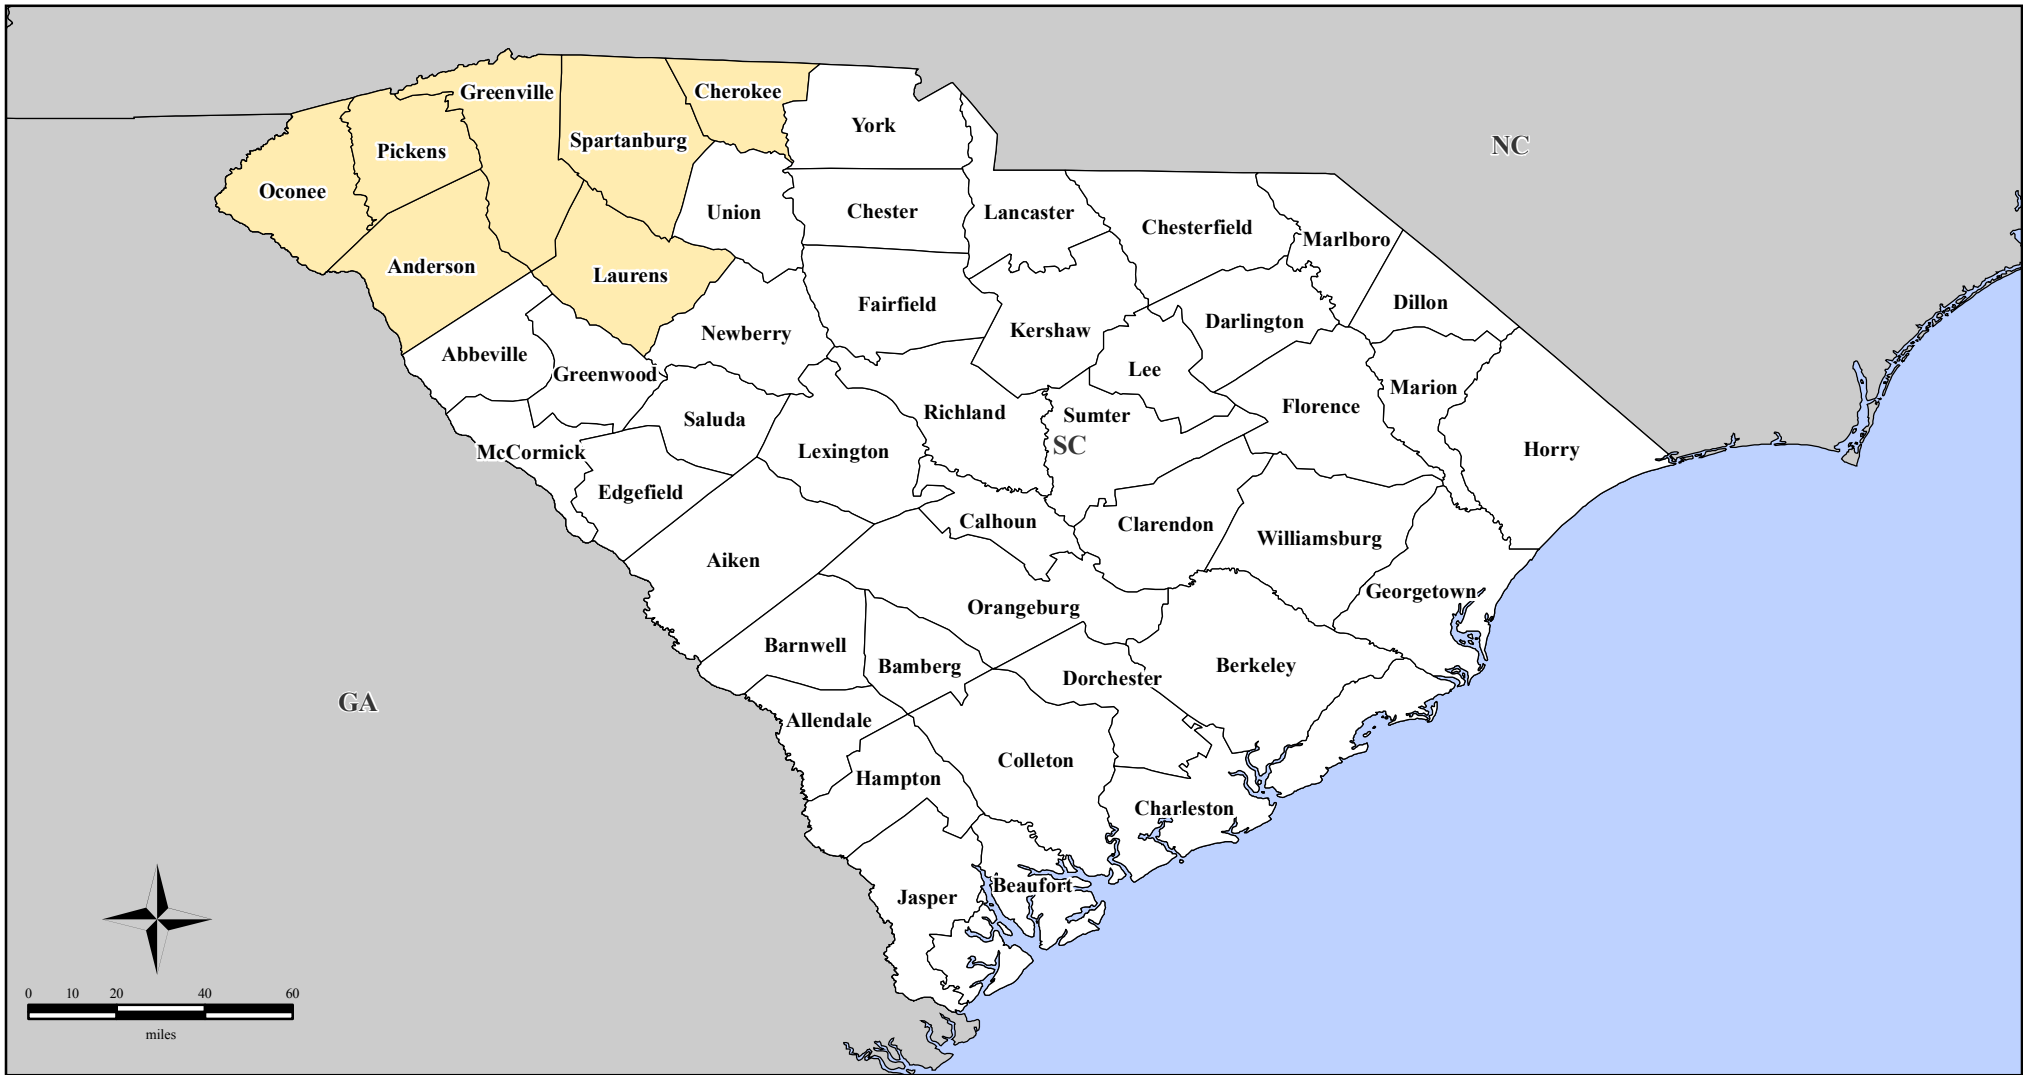

FEMA-1625-DR, South Carolina Disaster Declaration as of 01/20/2006

Location Map

Legend

Designated Counties

- No Designation
- Public Assistance

*All Counties are Eligible
for Hazard Mitigation*

FEMA

*ITS Mapping & Analysis Center
Washington, DC
01/23/06 -- 08:00:00 EST*