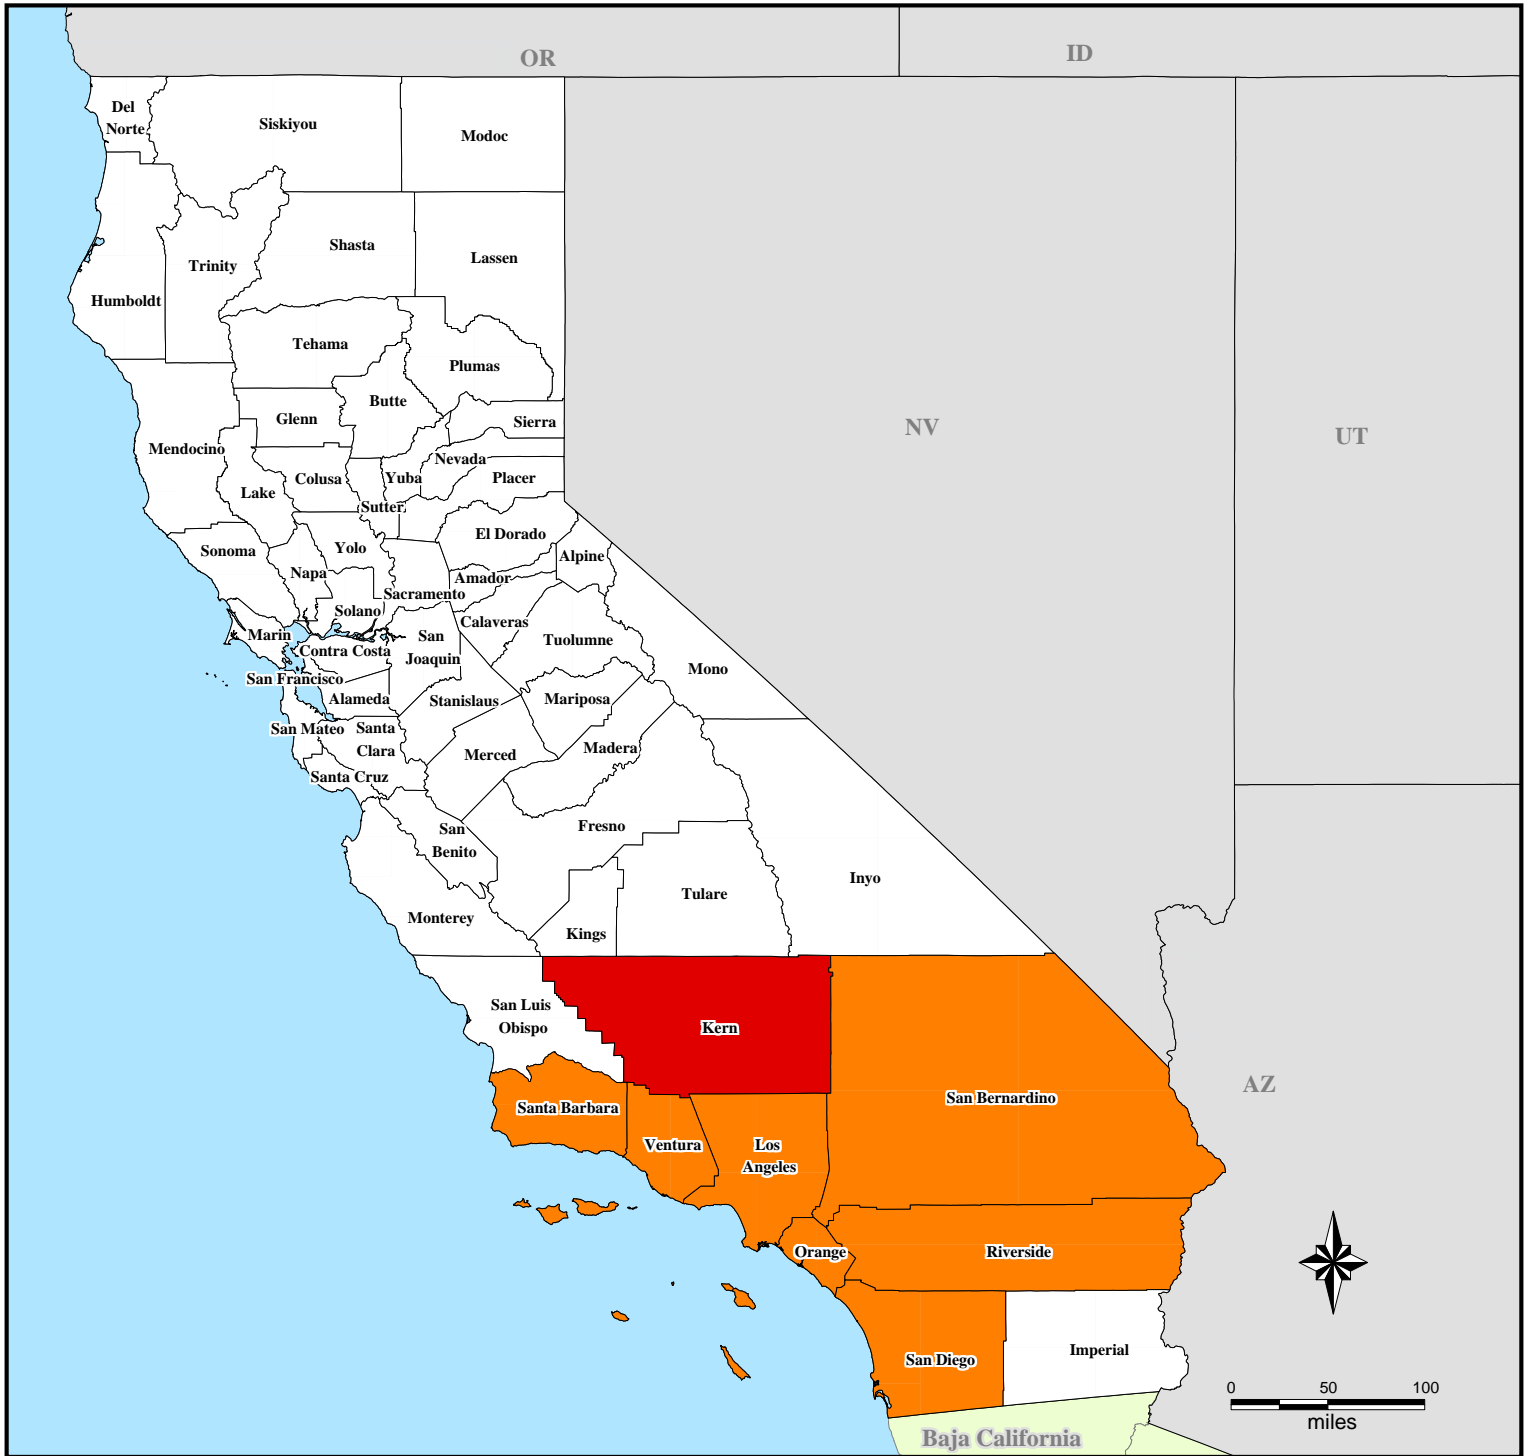

FEMA-1577-DR, California

Disaster Declaration as of 03/16/05

Location Map

Legend

Designated Counties

- Individual Assistance
- Individual & Public Assistance

(Kern, Los Angeles, Orange, Riverside, San Bernardino, San Diego, Santa Barbara, and Ventura Counties are eligible for Hazard Mitigation)

FEMA

*ITS Mapping and Analysis Center
Washington, DC
03/17/05 -- 09:01:36 EDT*