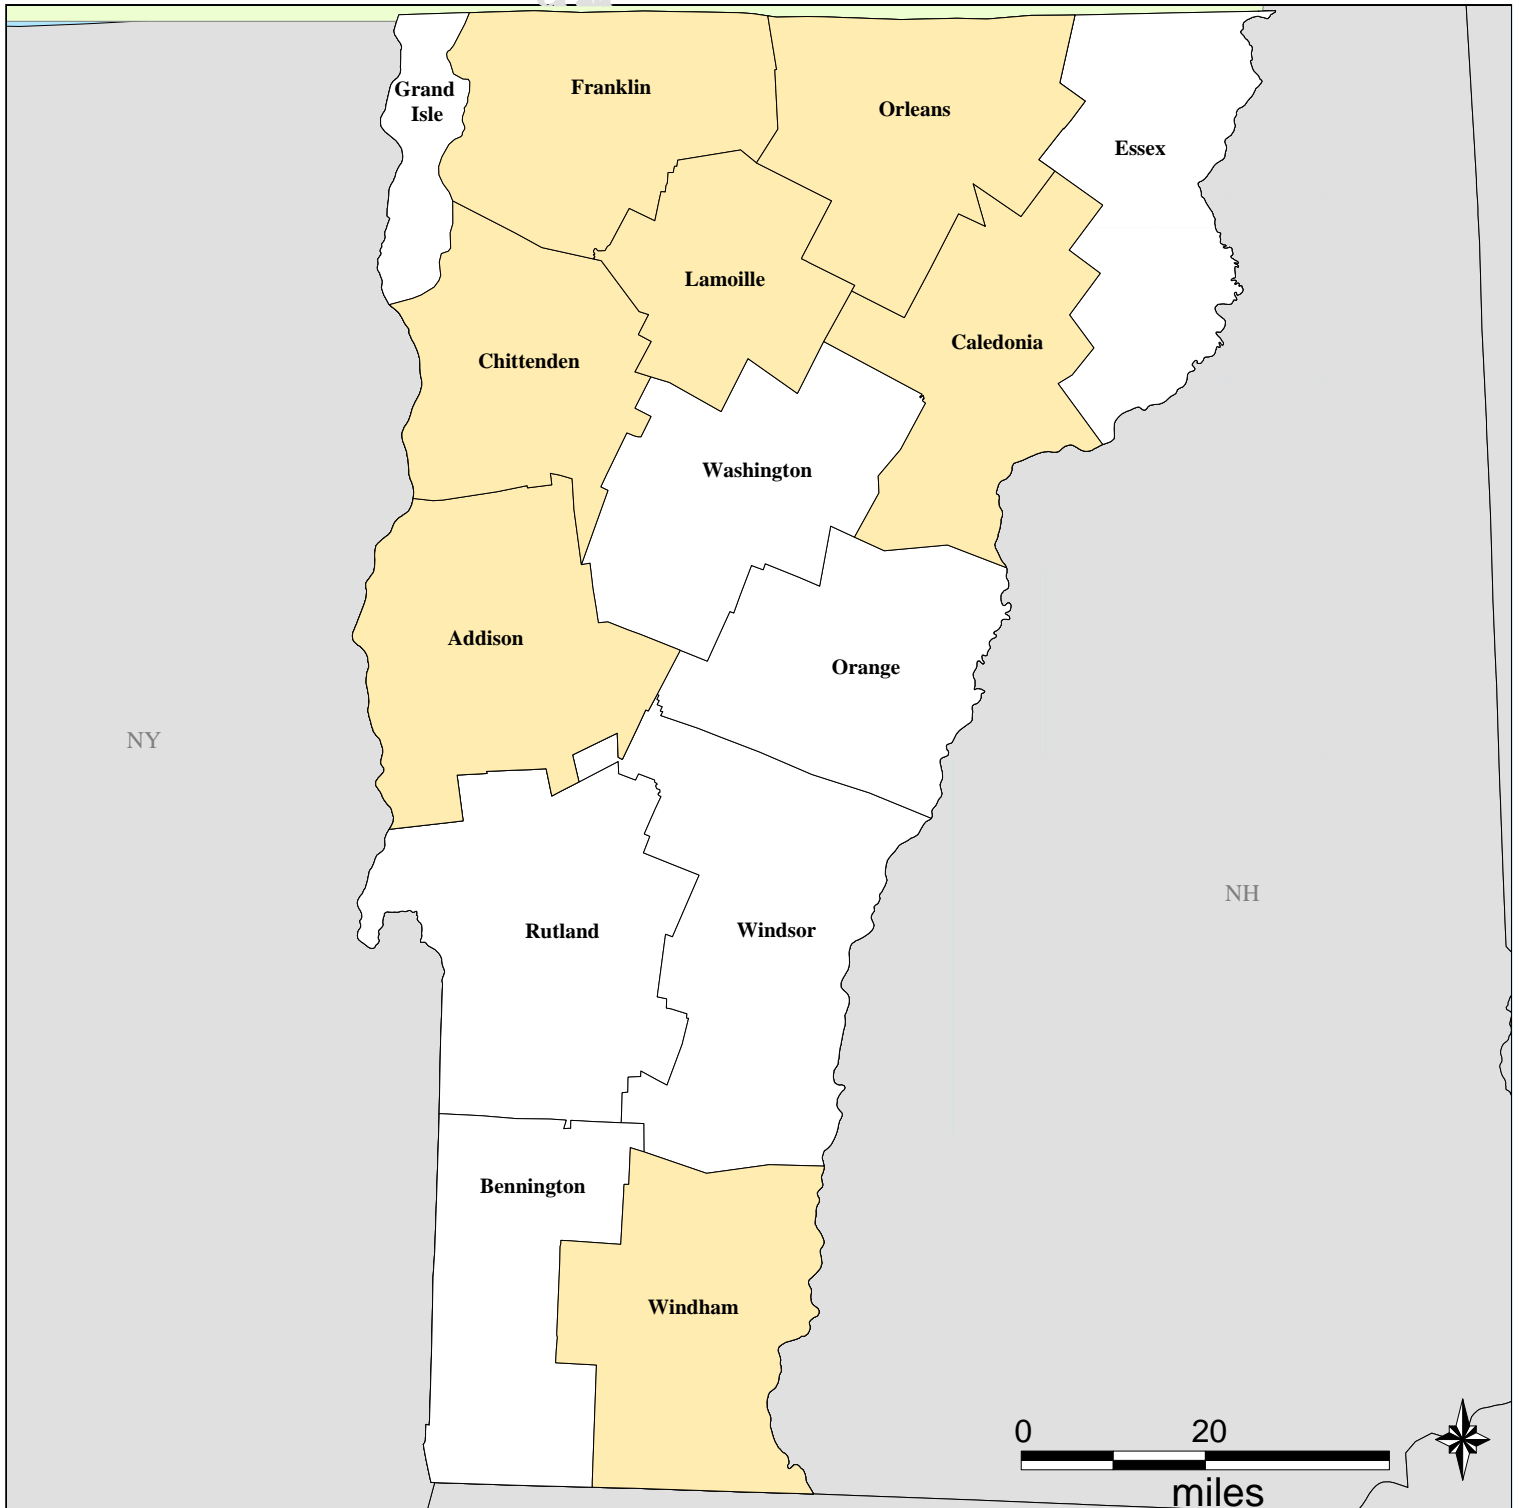

FEMA-1559-DR, Vermont Disaster Declaration as of 09/23/2004

Location Map

Legend

Designated Counties

Public Assistance

The counties of Addison, Caledonia, Chittenden, Franklin, Lamoille, Orleans, and Windham in the State of Vermont are eligible to apply for assistance under the Hazard Mitigation Grant Program.

FEMA

*ITS Mapping and Analysis Center
Washington, DC
9/23/2004 -- 14:55:37 EDT*