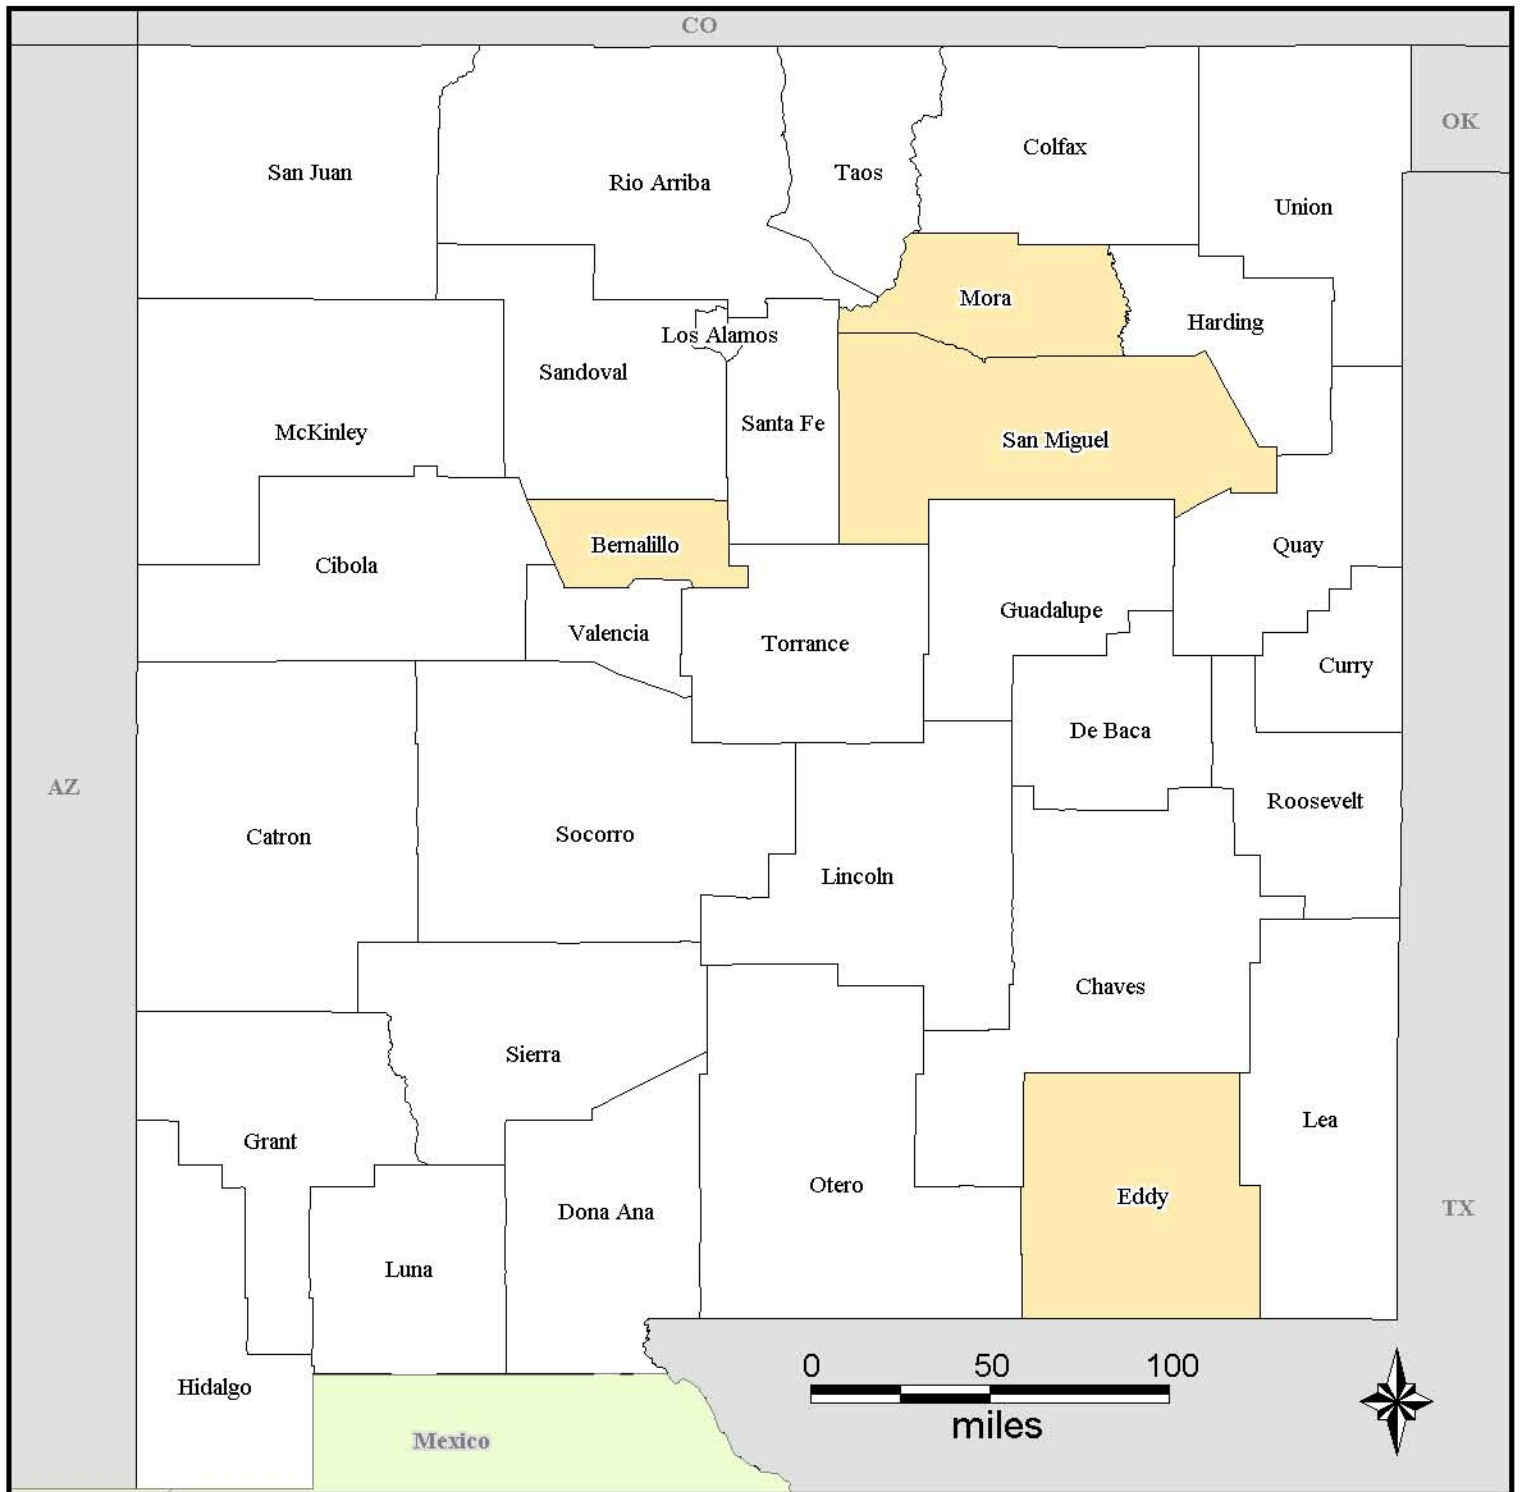

FEMA - 1514 - DR, New Mexico

Disaster Declaration as of 04/29/2004

Location Map

Legend

FEMA

*ITS Mapping and Analysis Center
Washington, DC*