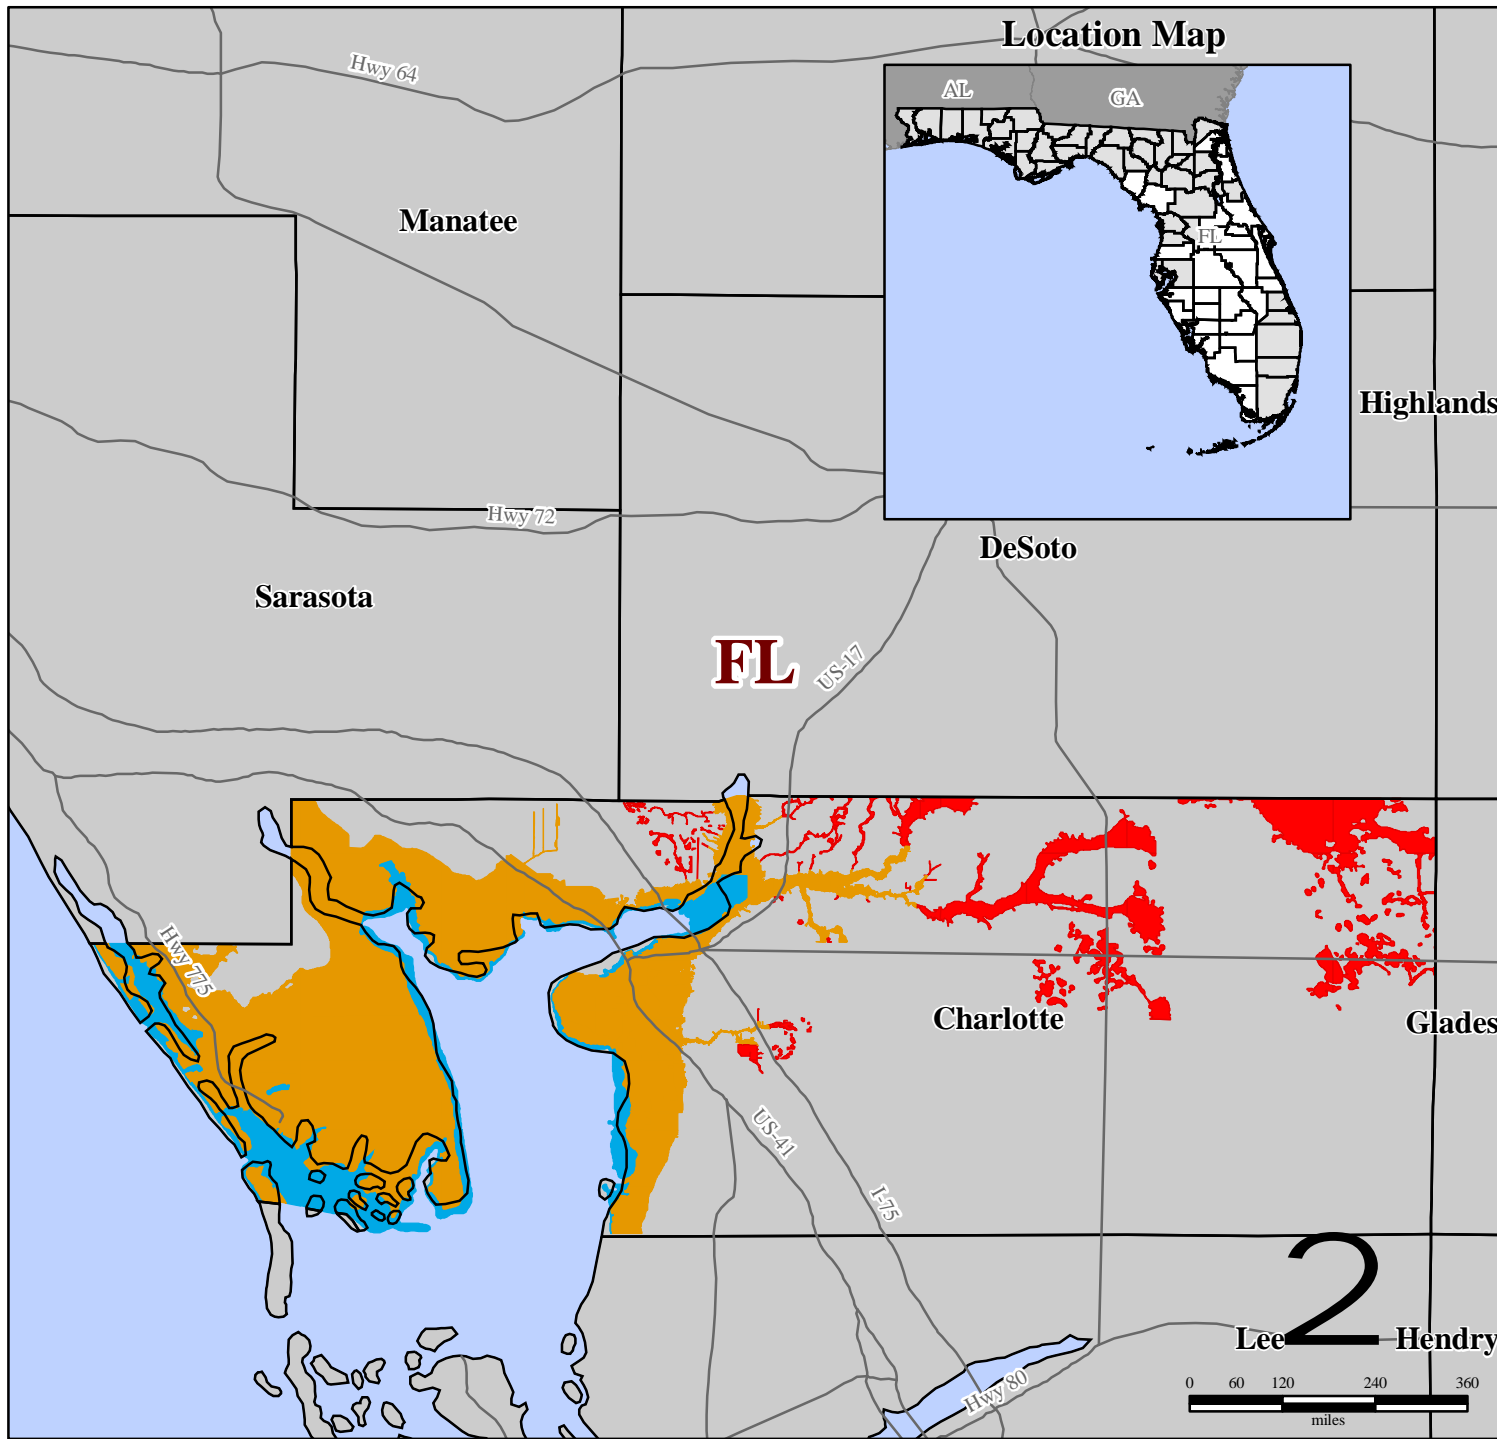

FEMA-1539-DR, Florida

Flood Zones in Charlotte County

Legend

- A
- AE
- VE
- Individual Assistance & Public Assistance (Categories A & B)
- Public Assistance (Categories A & B)
- Major Roads

FEMA

*ITS Mapping & Analysis Center
Washington, D.C.*

8/16/2004 - 05:01:00 EDT