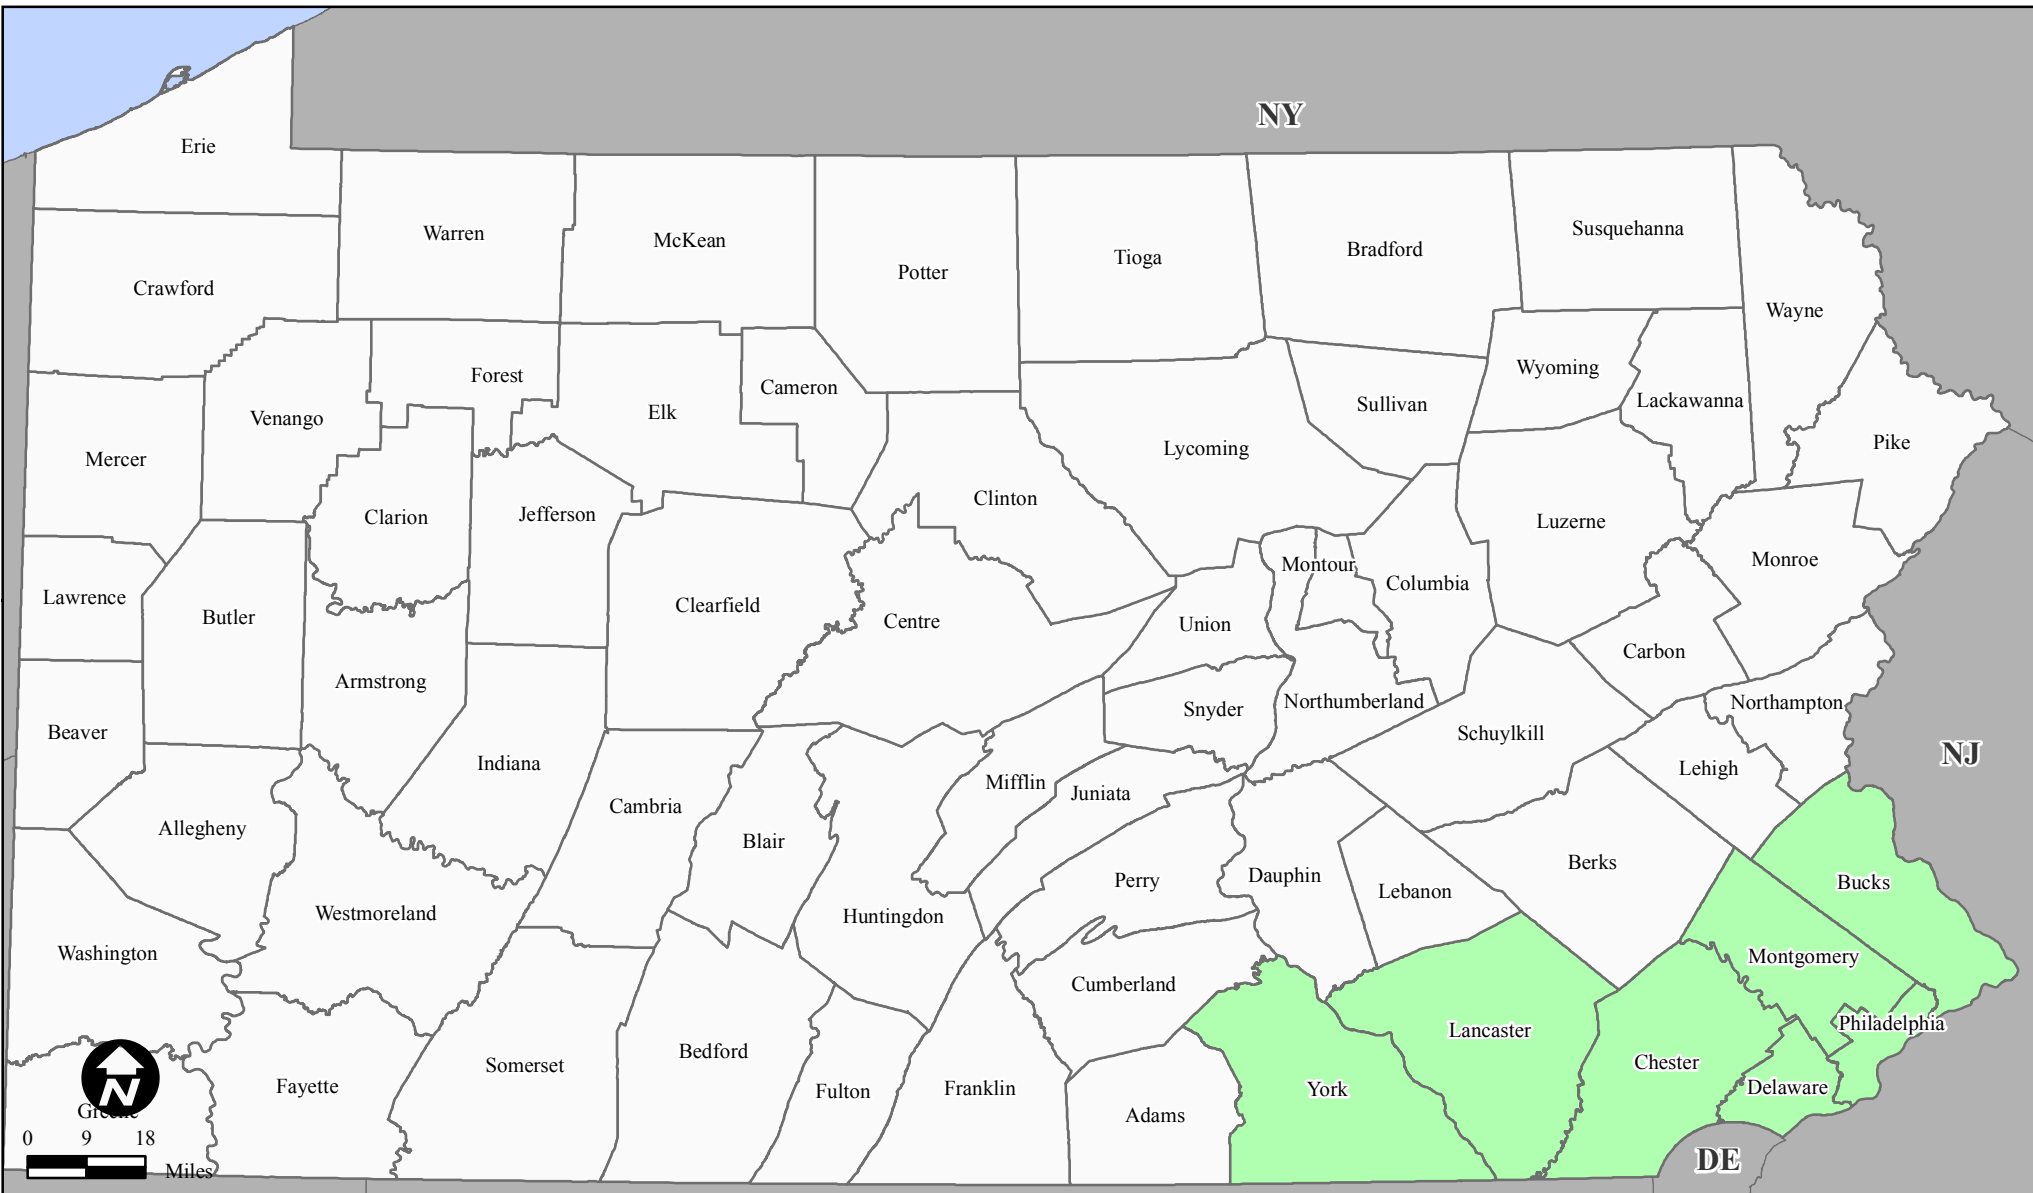

FEMA-3367-EM, Pennsylvania Disaster Declaration as of 02/06/2014

Location Map

Designated Counties

- No Designation
- Public Assistance (Category B)

This assistance is for the counties of Bucks, Chester, Delaware, Lancaster, Montgomery, Philadelphia, and York.