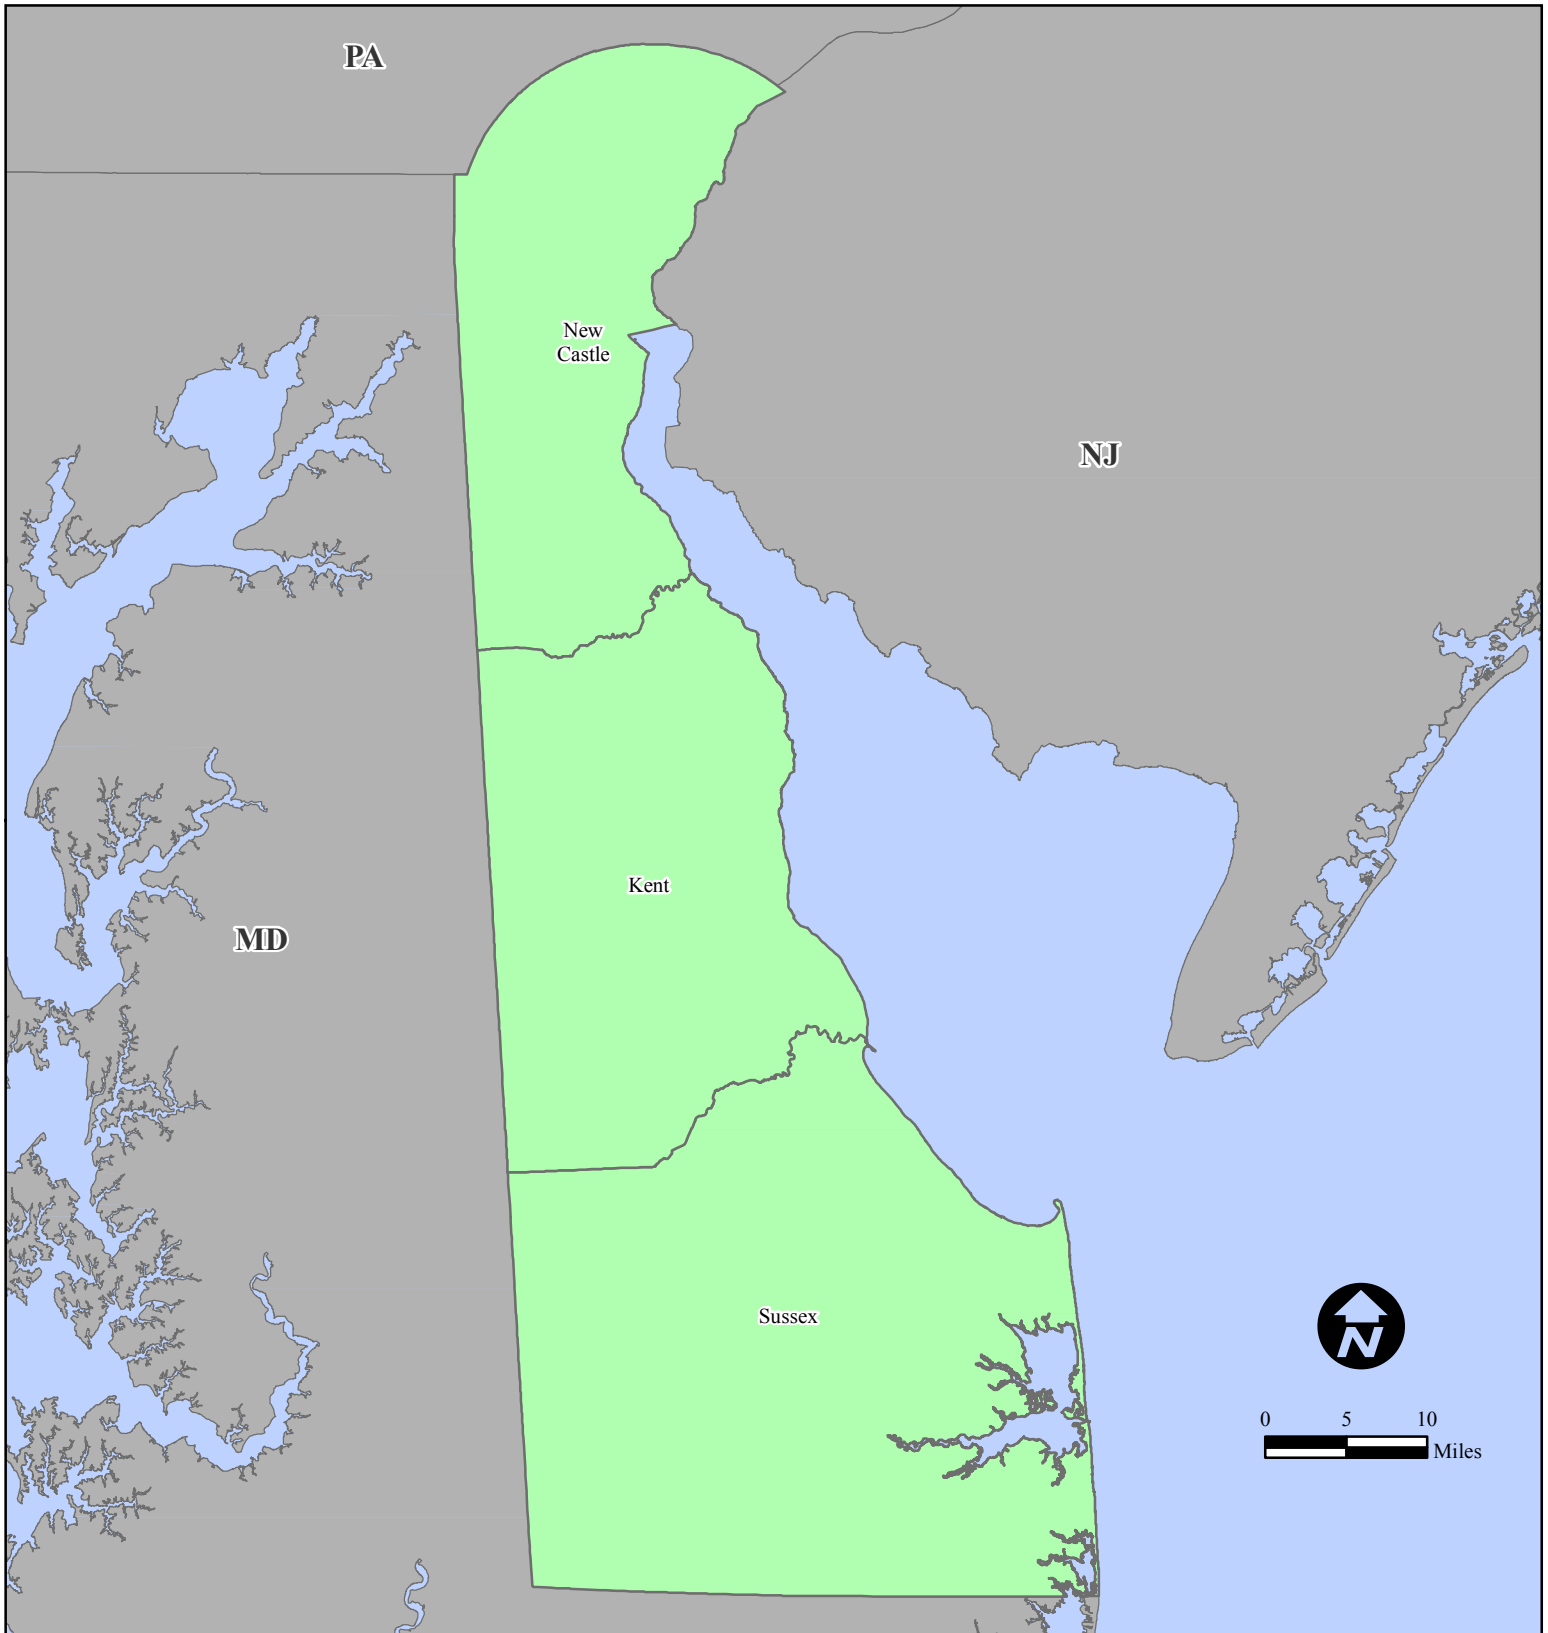

FEMA-3336-EM, Delaware Emergency Declaration as of 08/28/2011

Location Map

Designated Counties

Public Assistance (Category B)

FEMA

ITS Mapping & Analysis Center
Washington, DC
09/08/11 -- 11:25 AM EST

Source: Disaster Federal Registry Notice
08/28/2011