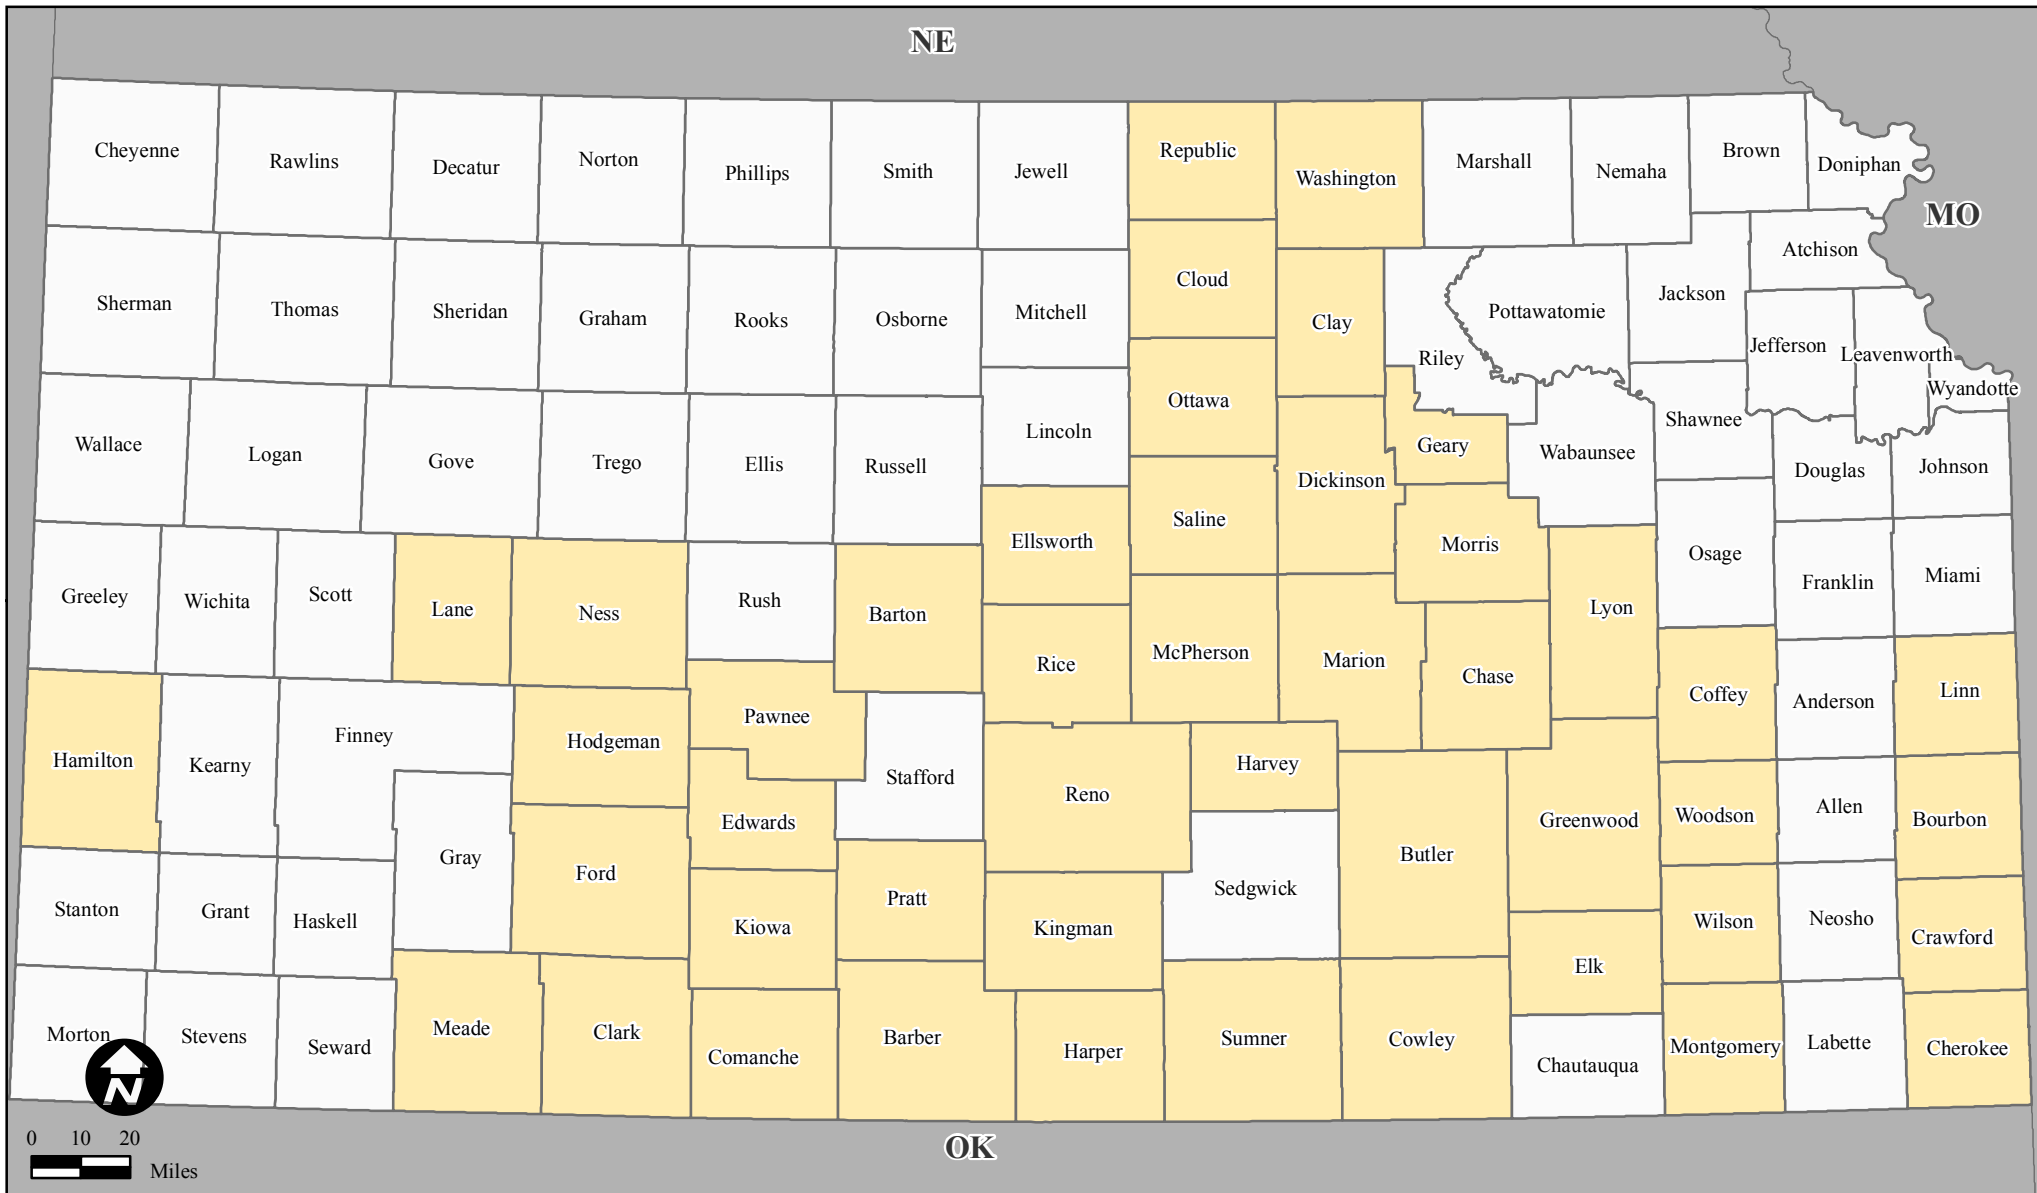

FEMA-4150-DR, Kansas Disaster Declaration as of 10/22/2013

Location Map

Designated Counties

- No Designation
- Public Assistance

All counties in the State of Kansas are eligible to apply for assistance under the Hazard Mitigation Grant Program.

FEMA

MSB-OCIO-AEES

Enterprise Geospatial Information Services (EGIS)

10/22/13 -- 5:13 PM EST

Source: Disaster Federal Registry Notice 10/22/2013